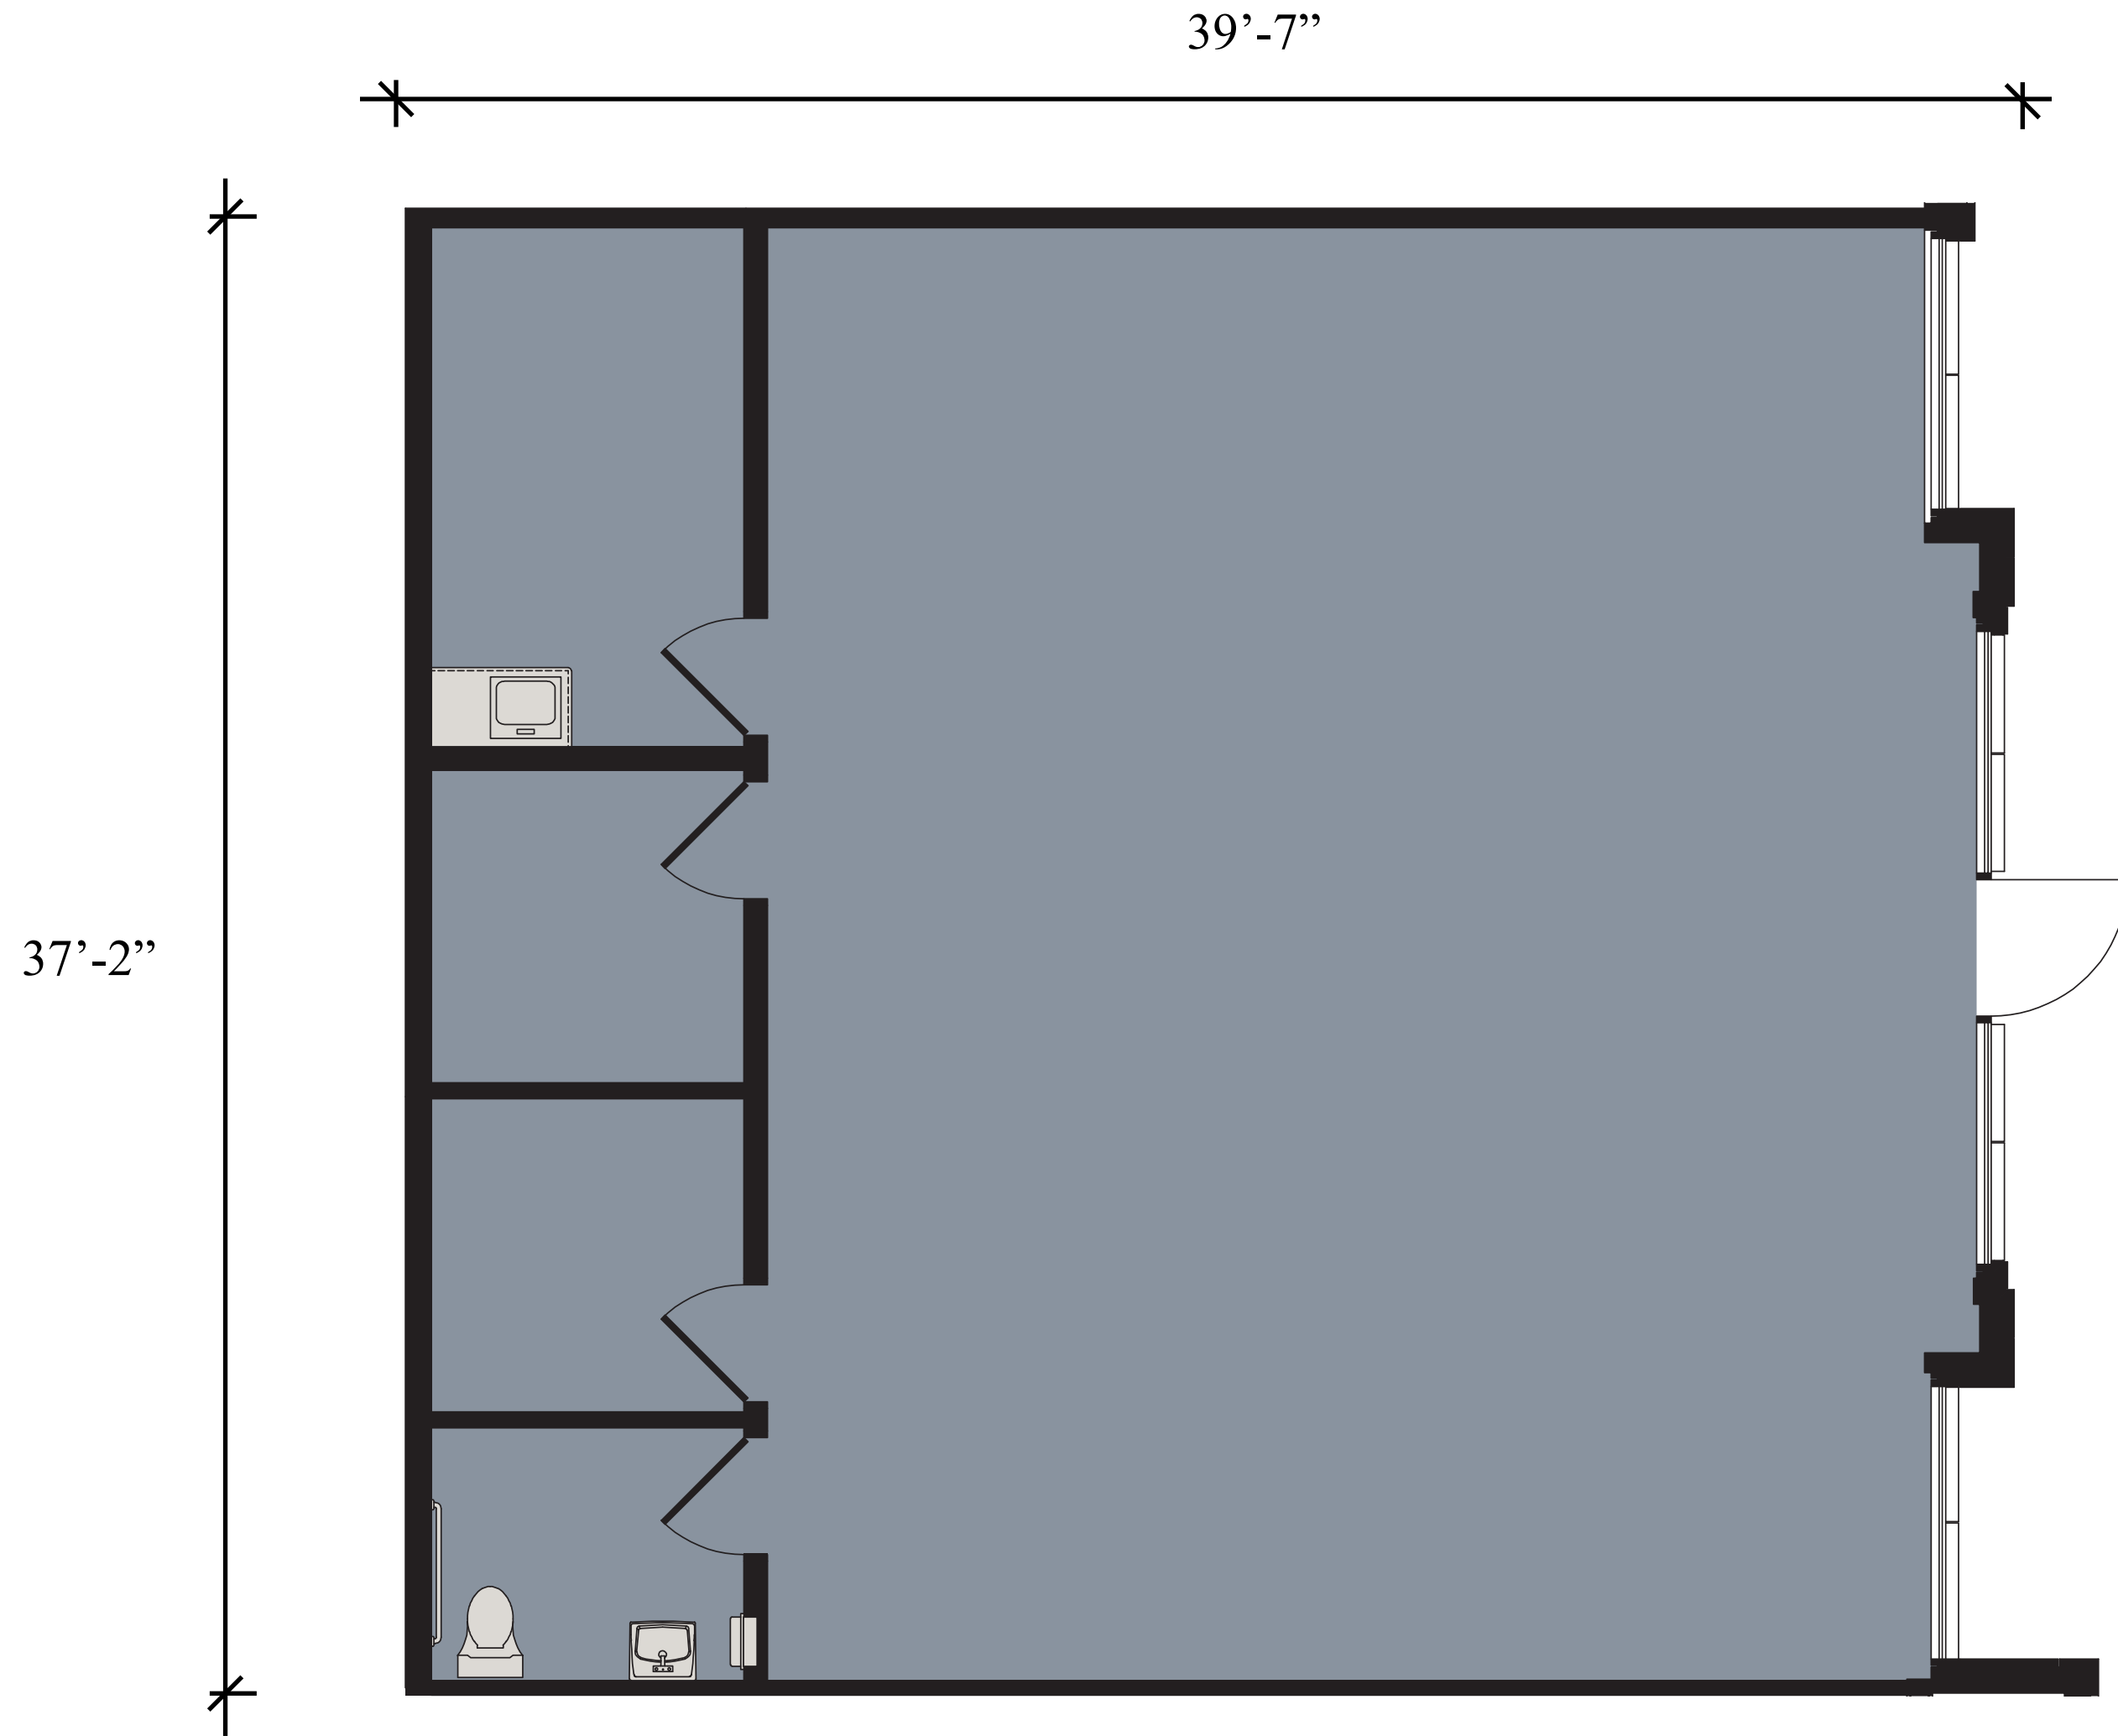

## Unit 2 Leasing Plan

Hamburg Village Square, 140 Pine Street, Hamburg, New York

1,590 SF