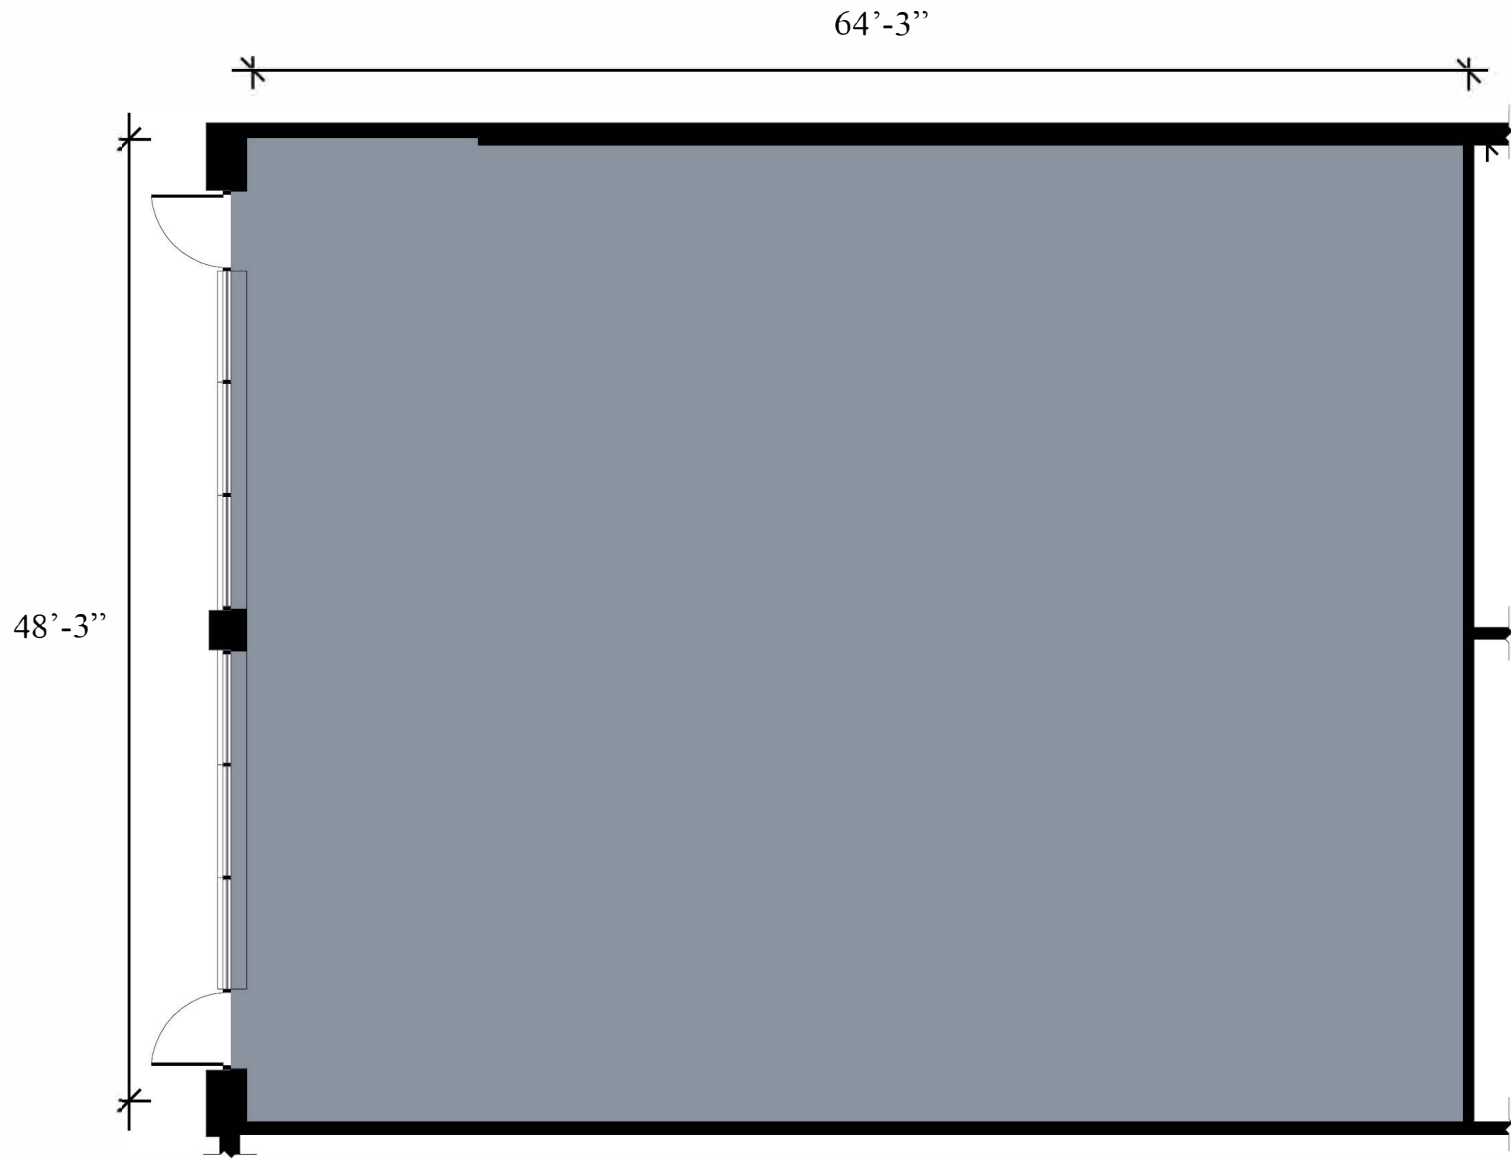

Unit 3B Leasing Plan

Hamburg Village Square, 140 Pine Street, Hamburg, New York

3, 10 SF