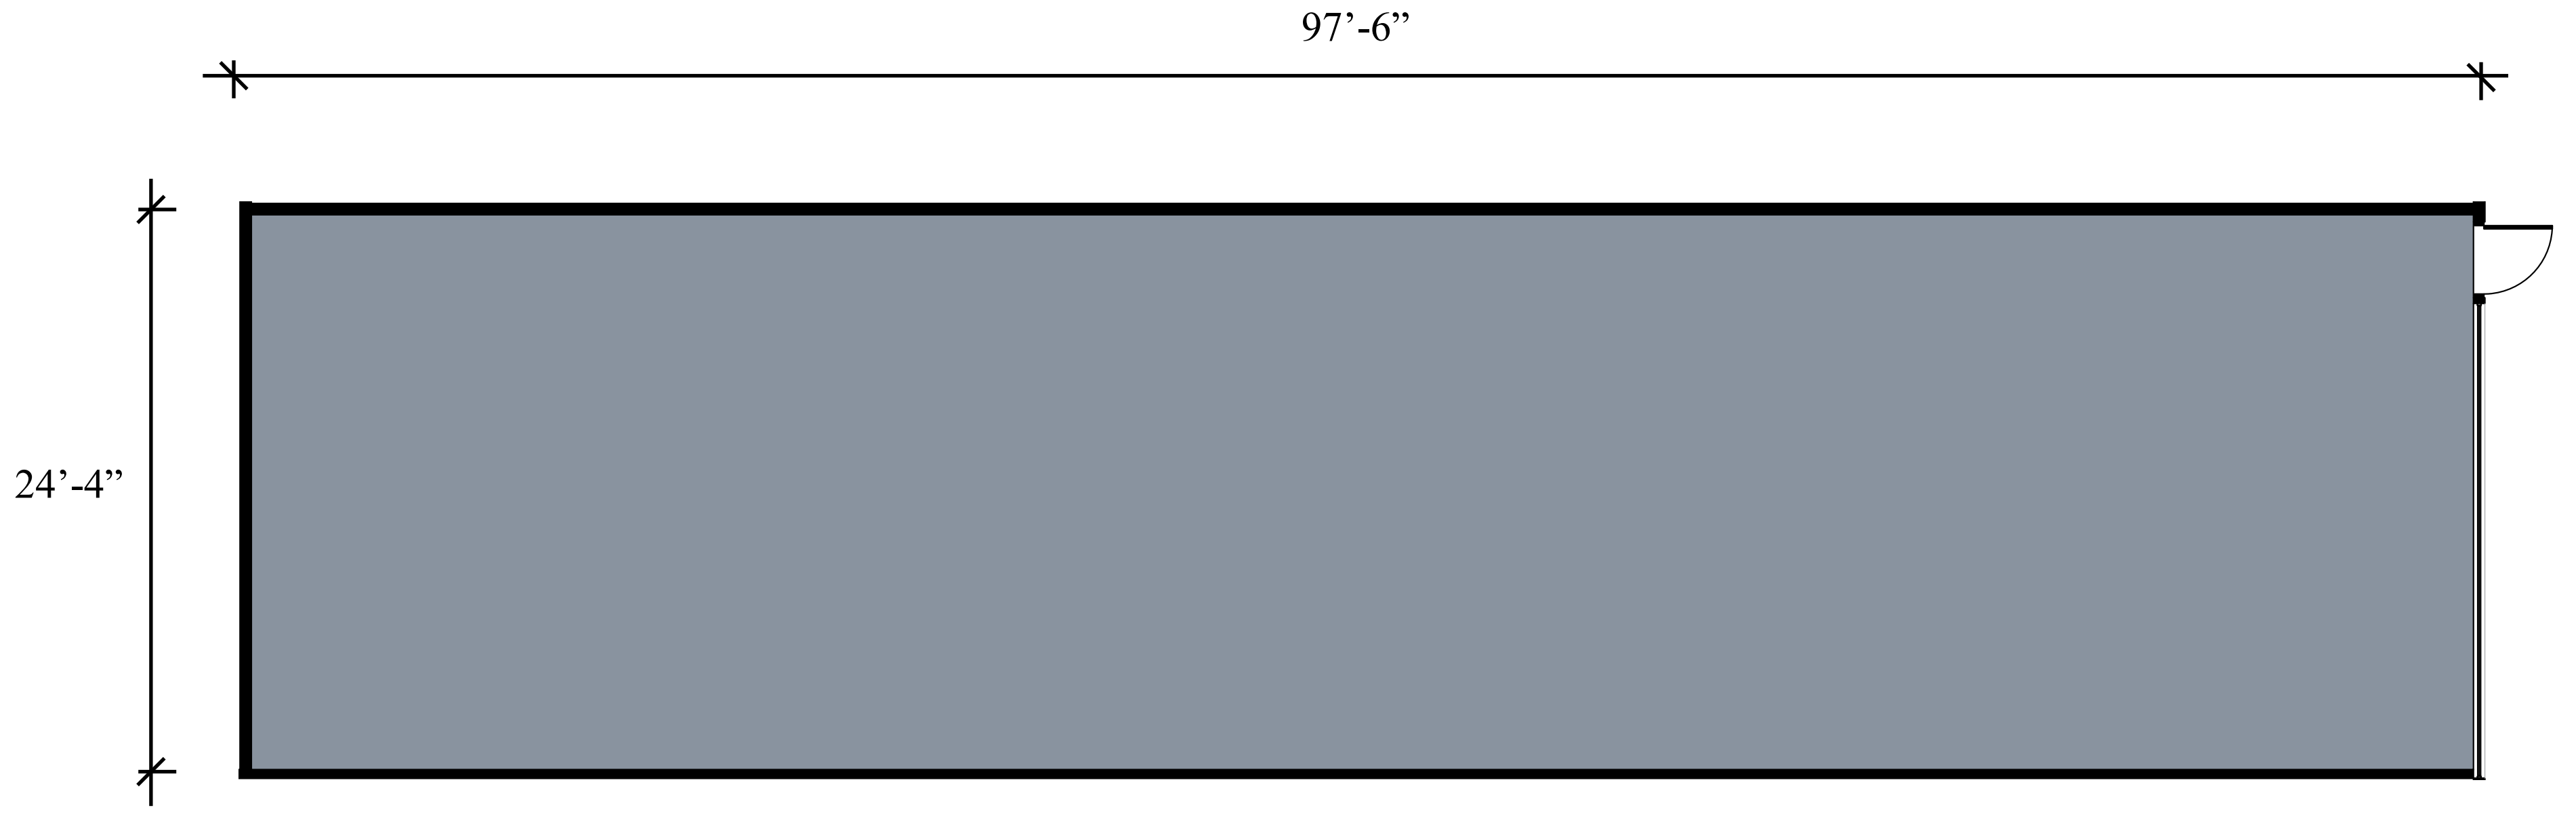

# HAMBURG VILLAGE SQUARE LEASING PLAN

UNIT	TENANT INDEX
1.	95 Nutrition
2.	<b>AVAILABLE   1,590 SF</b>
3.	McDuffies Bakery
3A.	Highland House Candies
3B.	<b>AVAILABLE   3,100 SF</b>
4.	The Harvest Lantern
4A.	<b>AVAILABLE   2,455 SF</b>
4B.	Young Nail & Spa
4C.	<b>AVAILABLE   2,935 SF</b>
7.	Best Self
9.	ZJ's Restaurant
11.	New Dragon
12.	H&R Block
13.	Biehler's Liquor
16.	Sherwin Williams
17.	Truth Women's Boutique
18.	Flicker Gifts
19.	Federal Meats
20.	Marie's Sewing Center
21.	Katz Jewelers
22.	Dollar Tree
23.	Formula 3 Fitness
24.	Southtown Salt Cave
25.	Rite Aid Pharmacy
179.	Growing Families Chiropractic