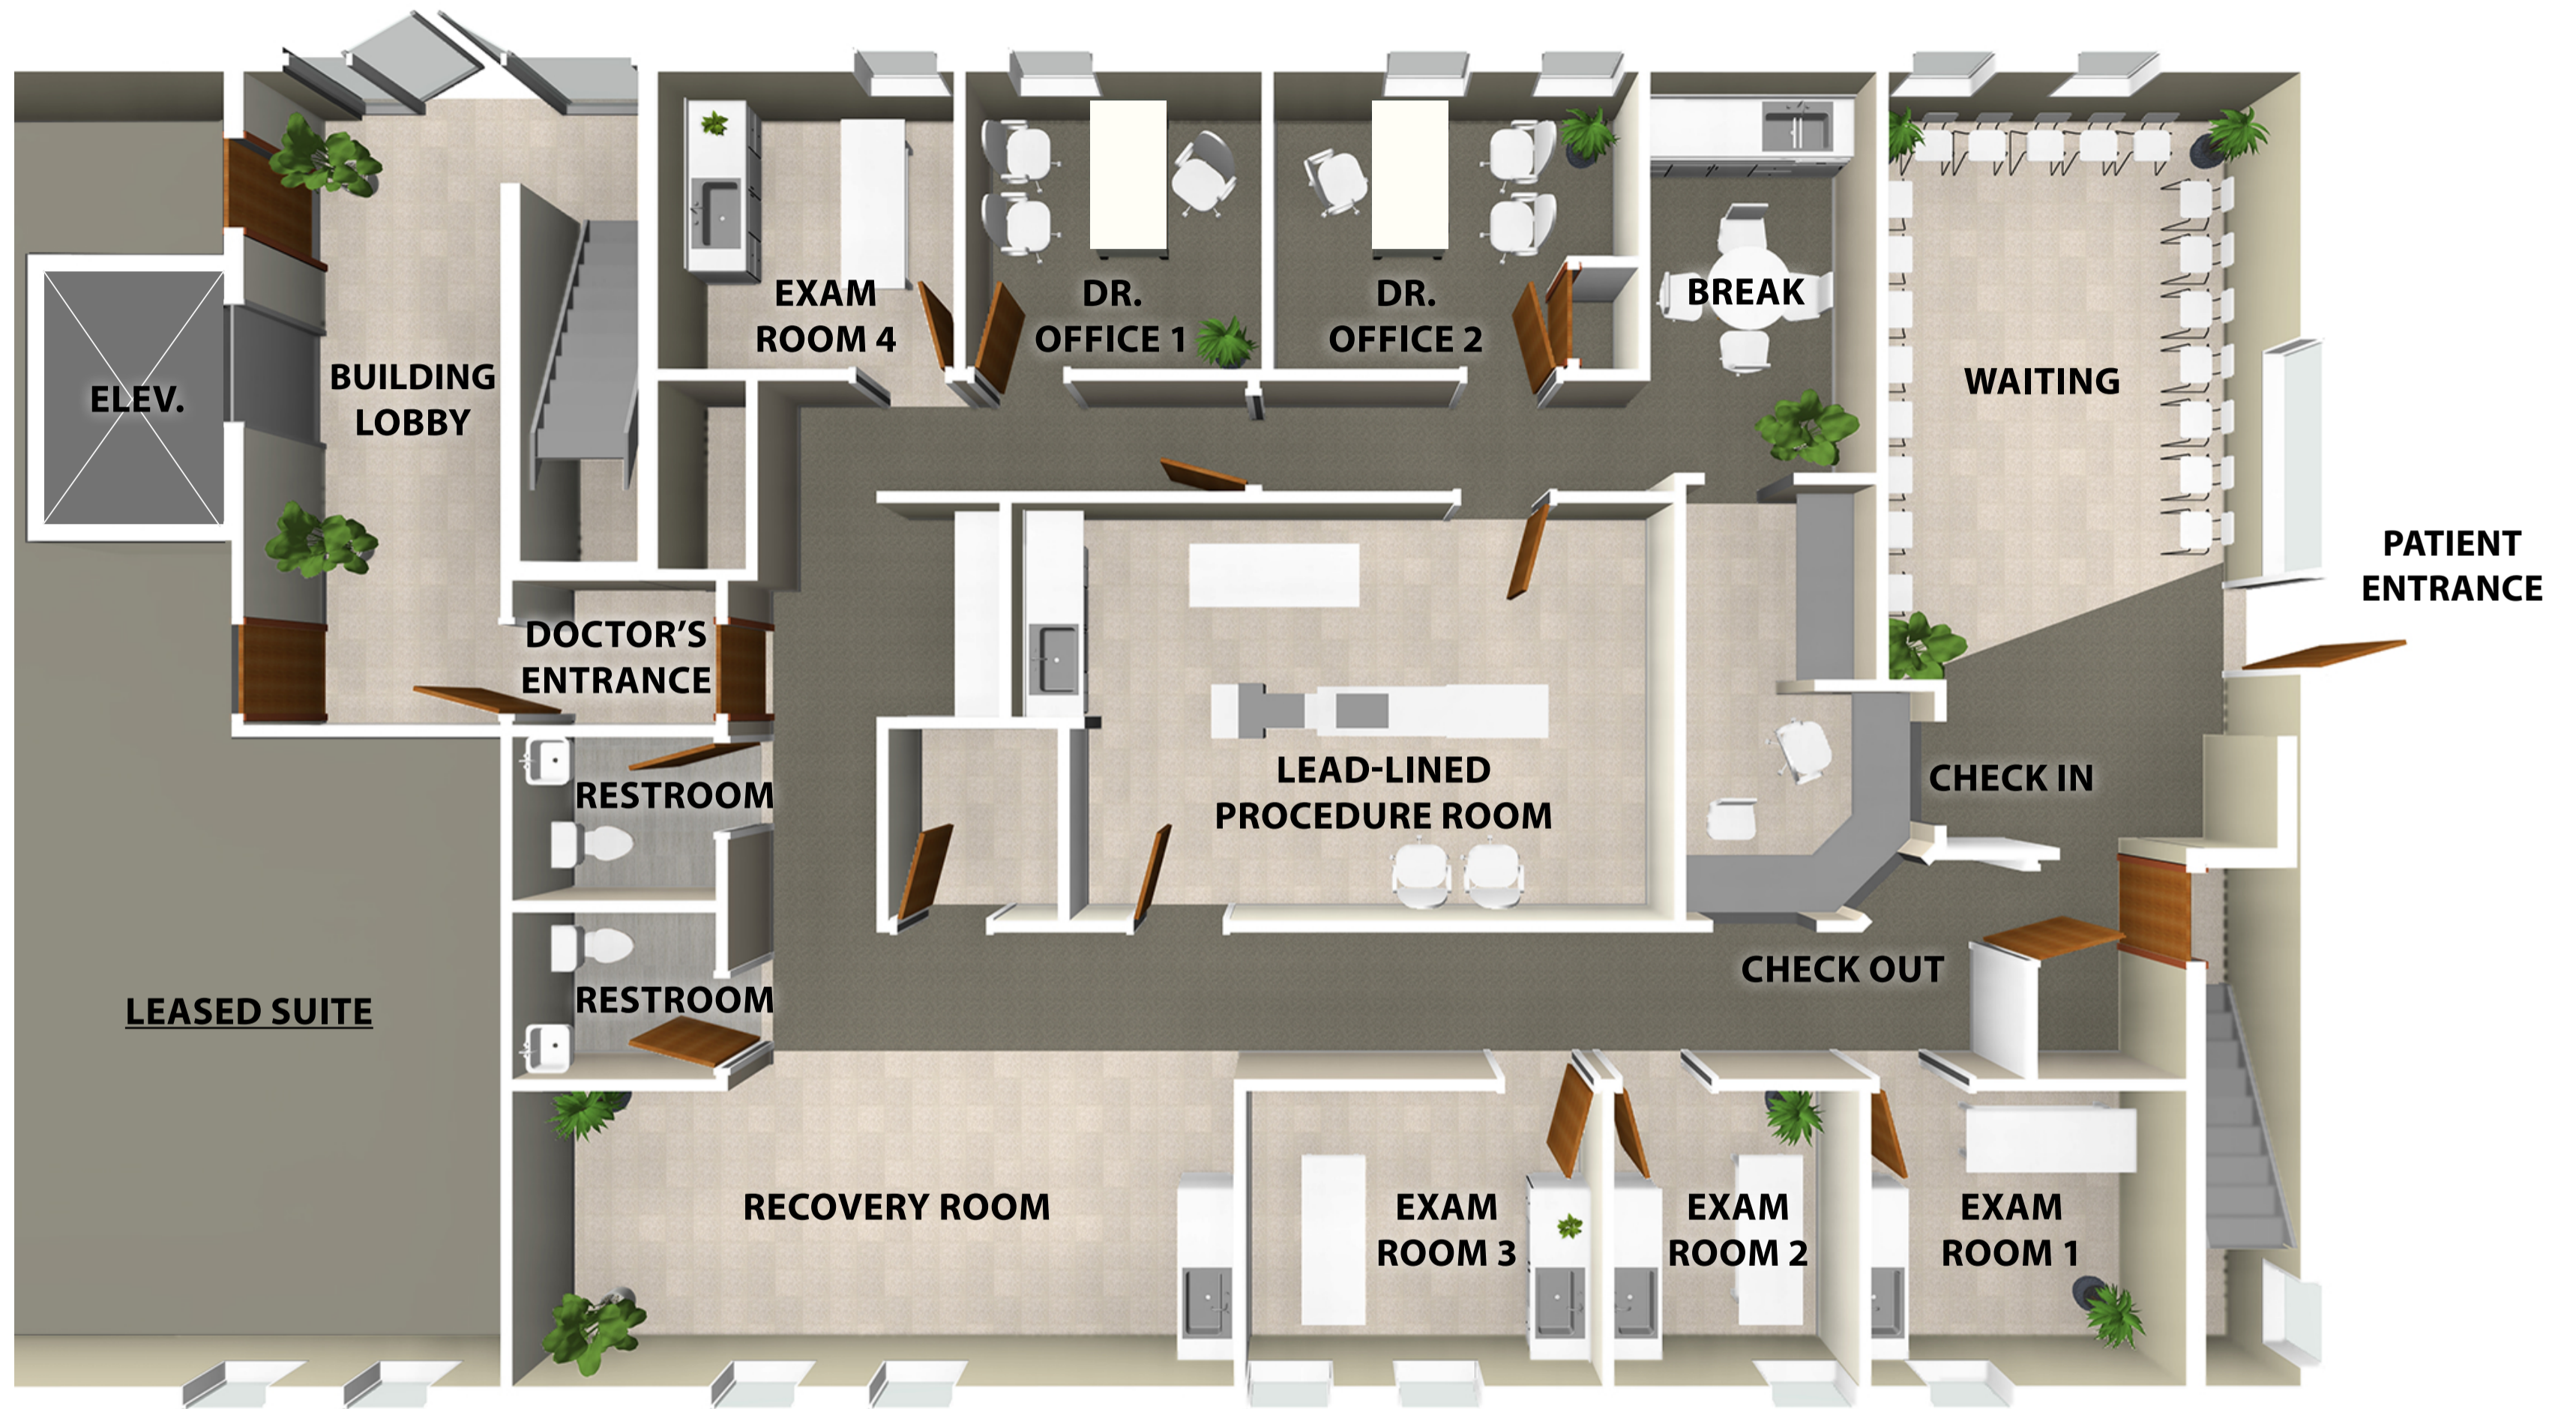

Proposed Floor Plan with Sample Furniture Layout

First Floor, 4600 Main Street, Snyder, New York

3,028 SF

Existing Floor Plan with Sample Furniture Layout

First Floor, 4600 Main Street, Snyder, New York

3,028 SF