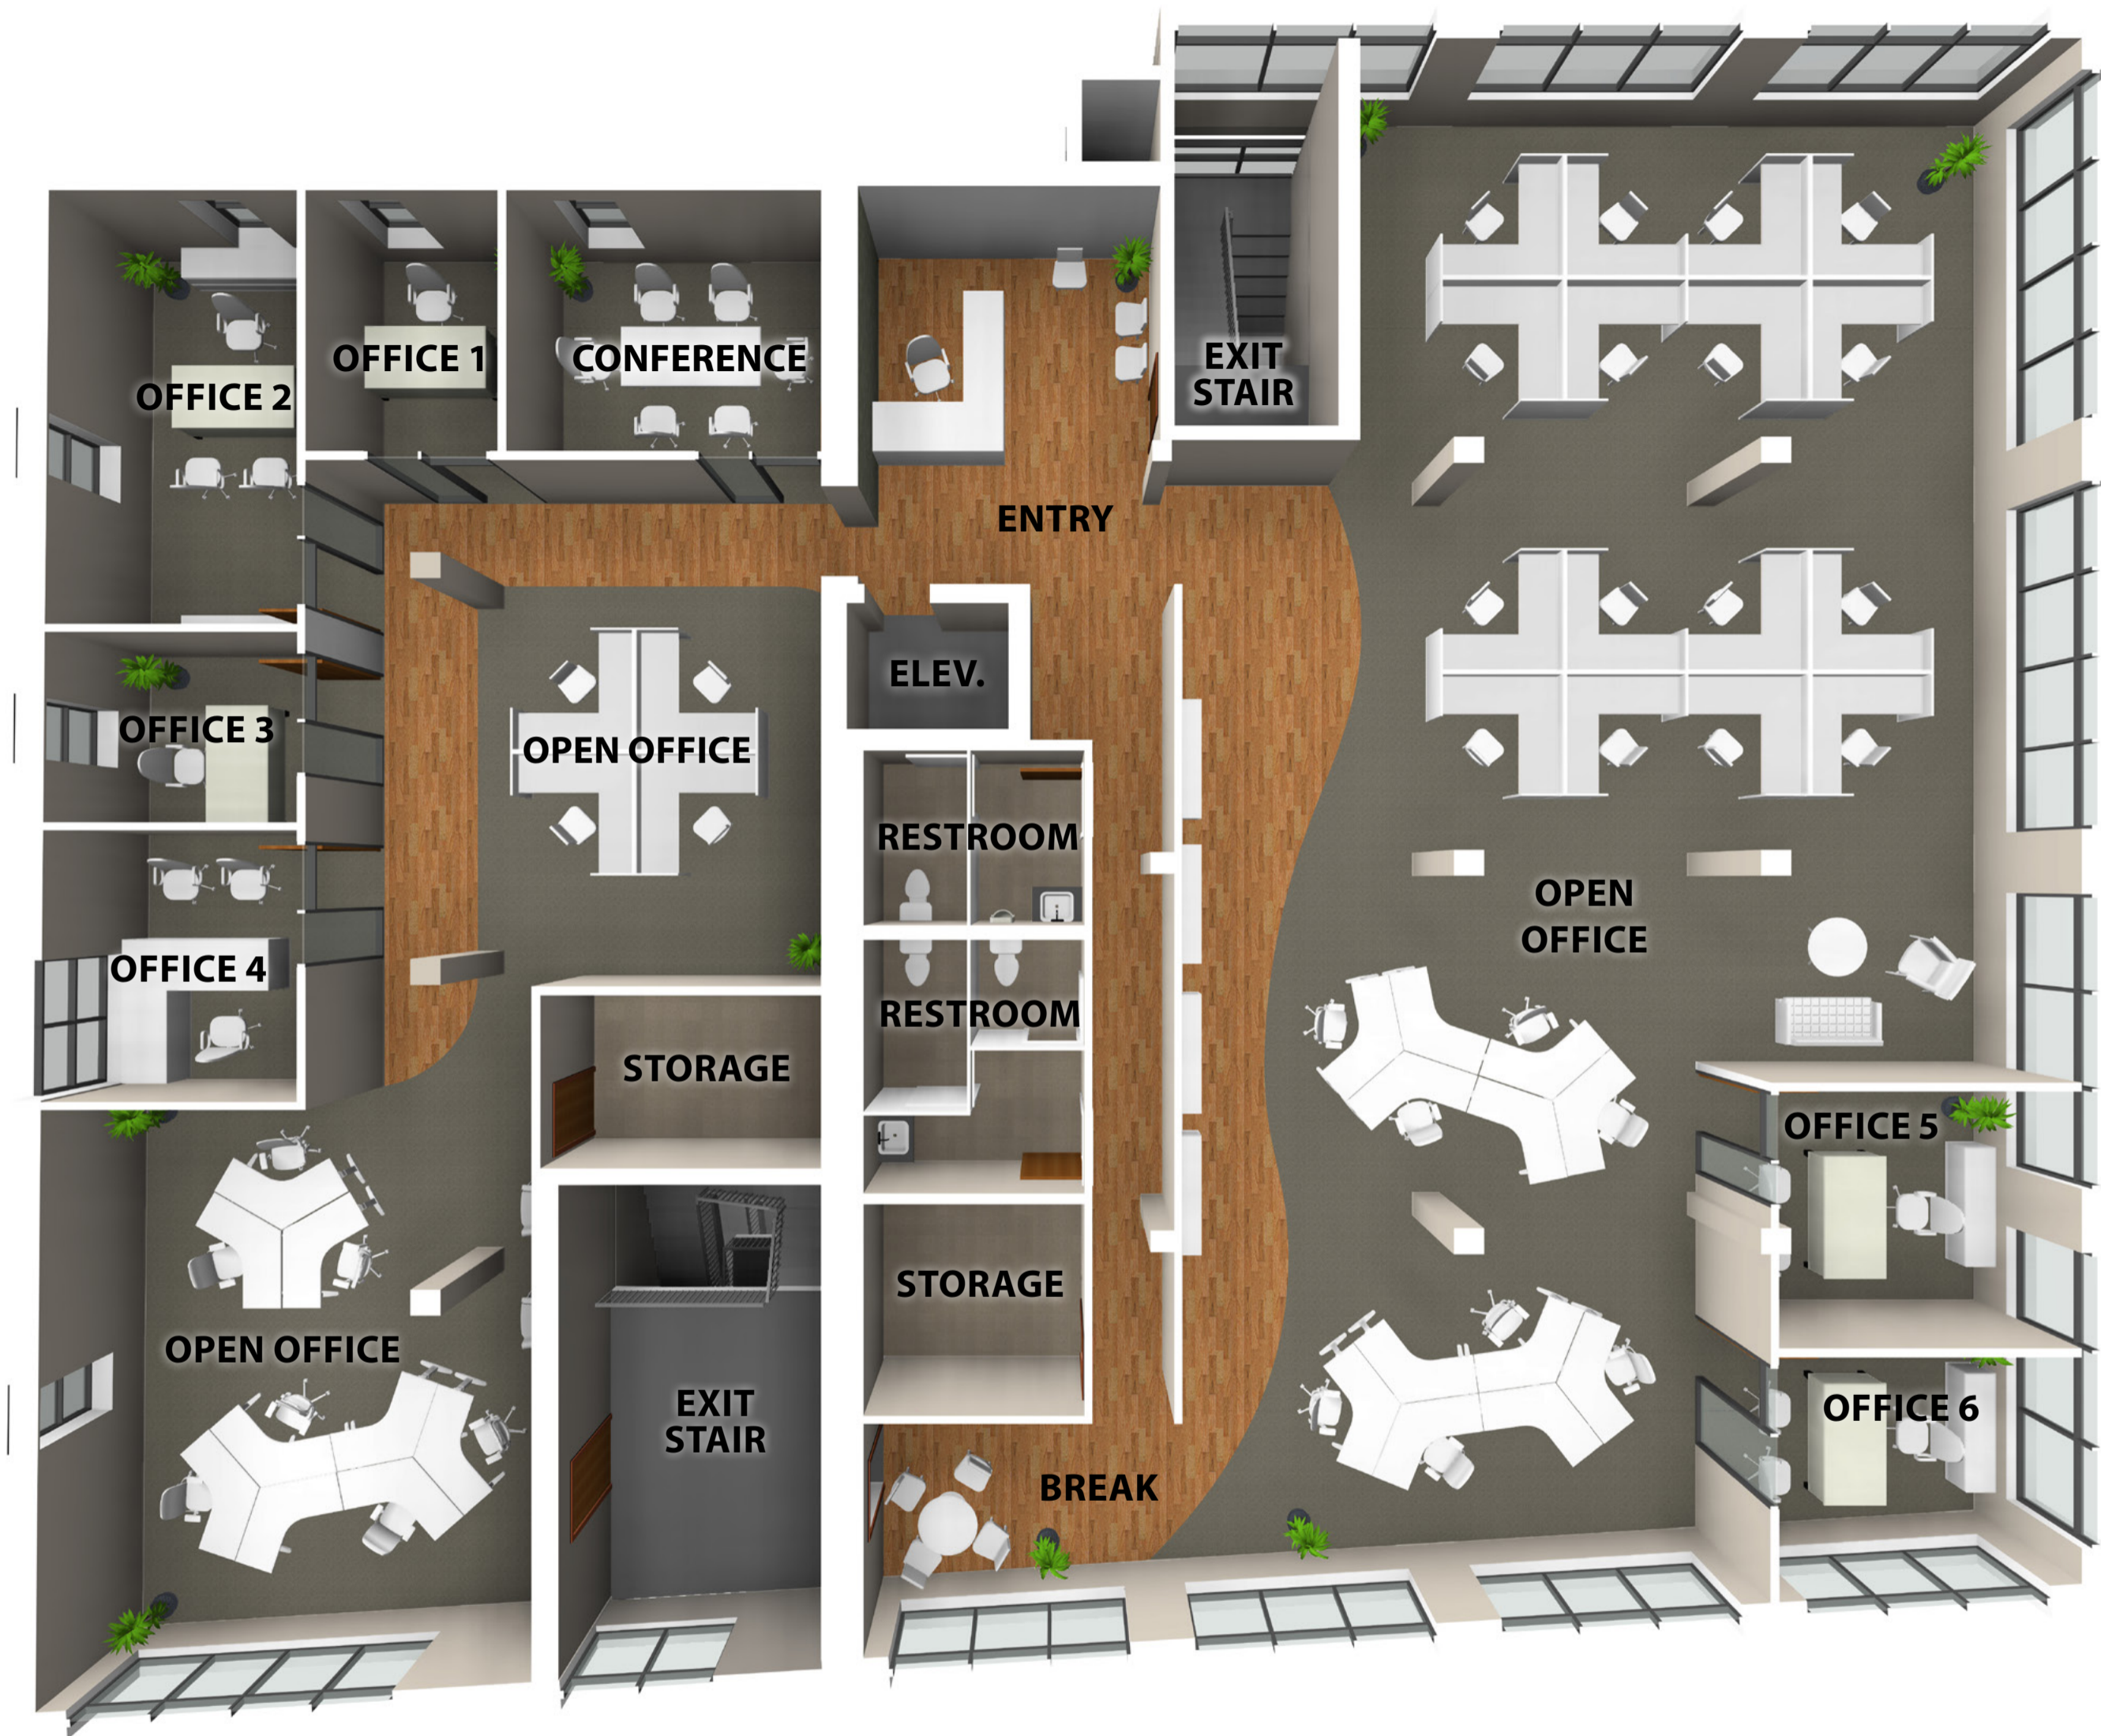

Second Floor Leasing Plan

57 Canal Street, Lockport, New York

6,645 SF

Third Floor Leasing Plan

57 Canal Street, Lockport, New York

6,645 SF