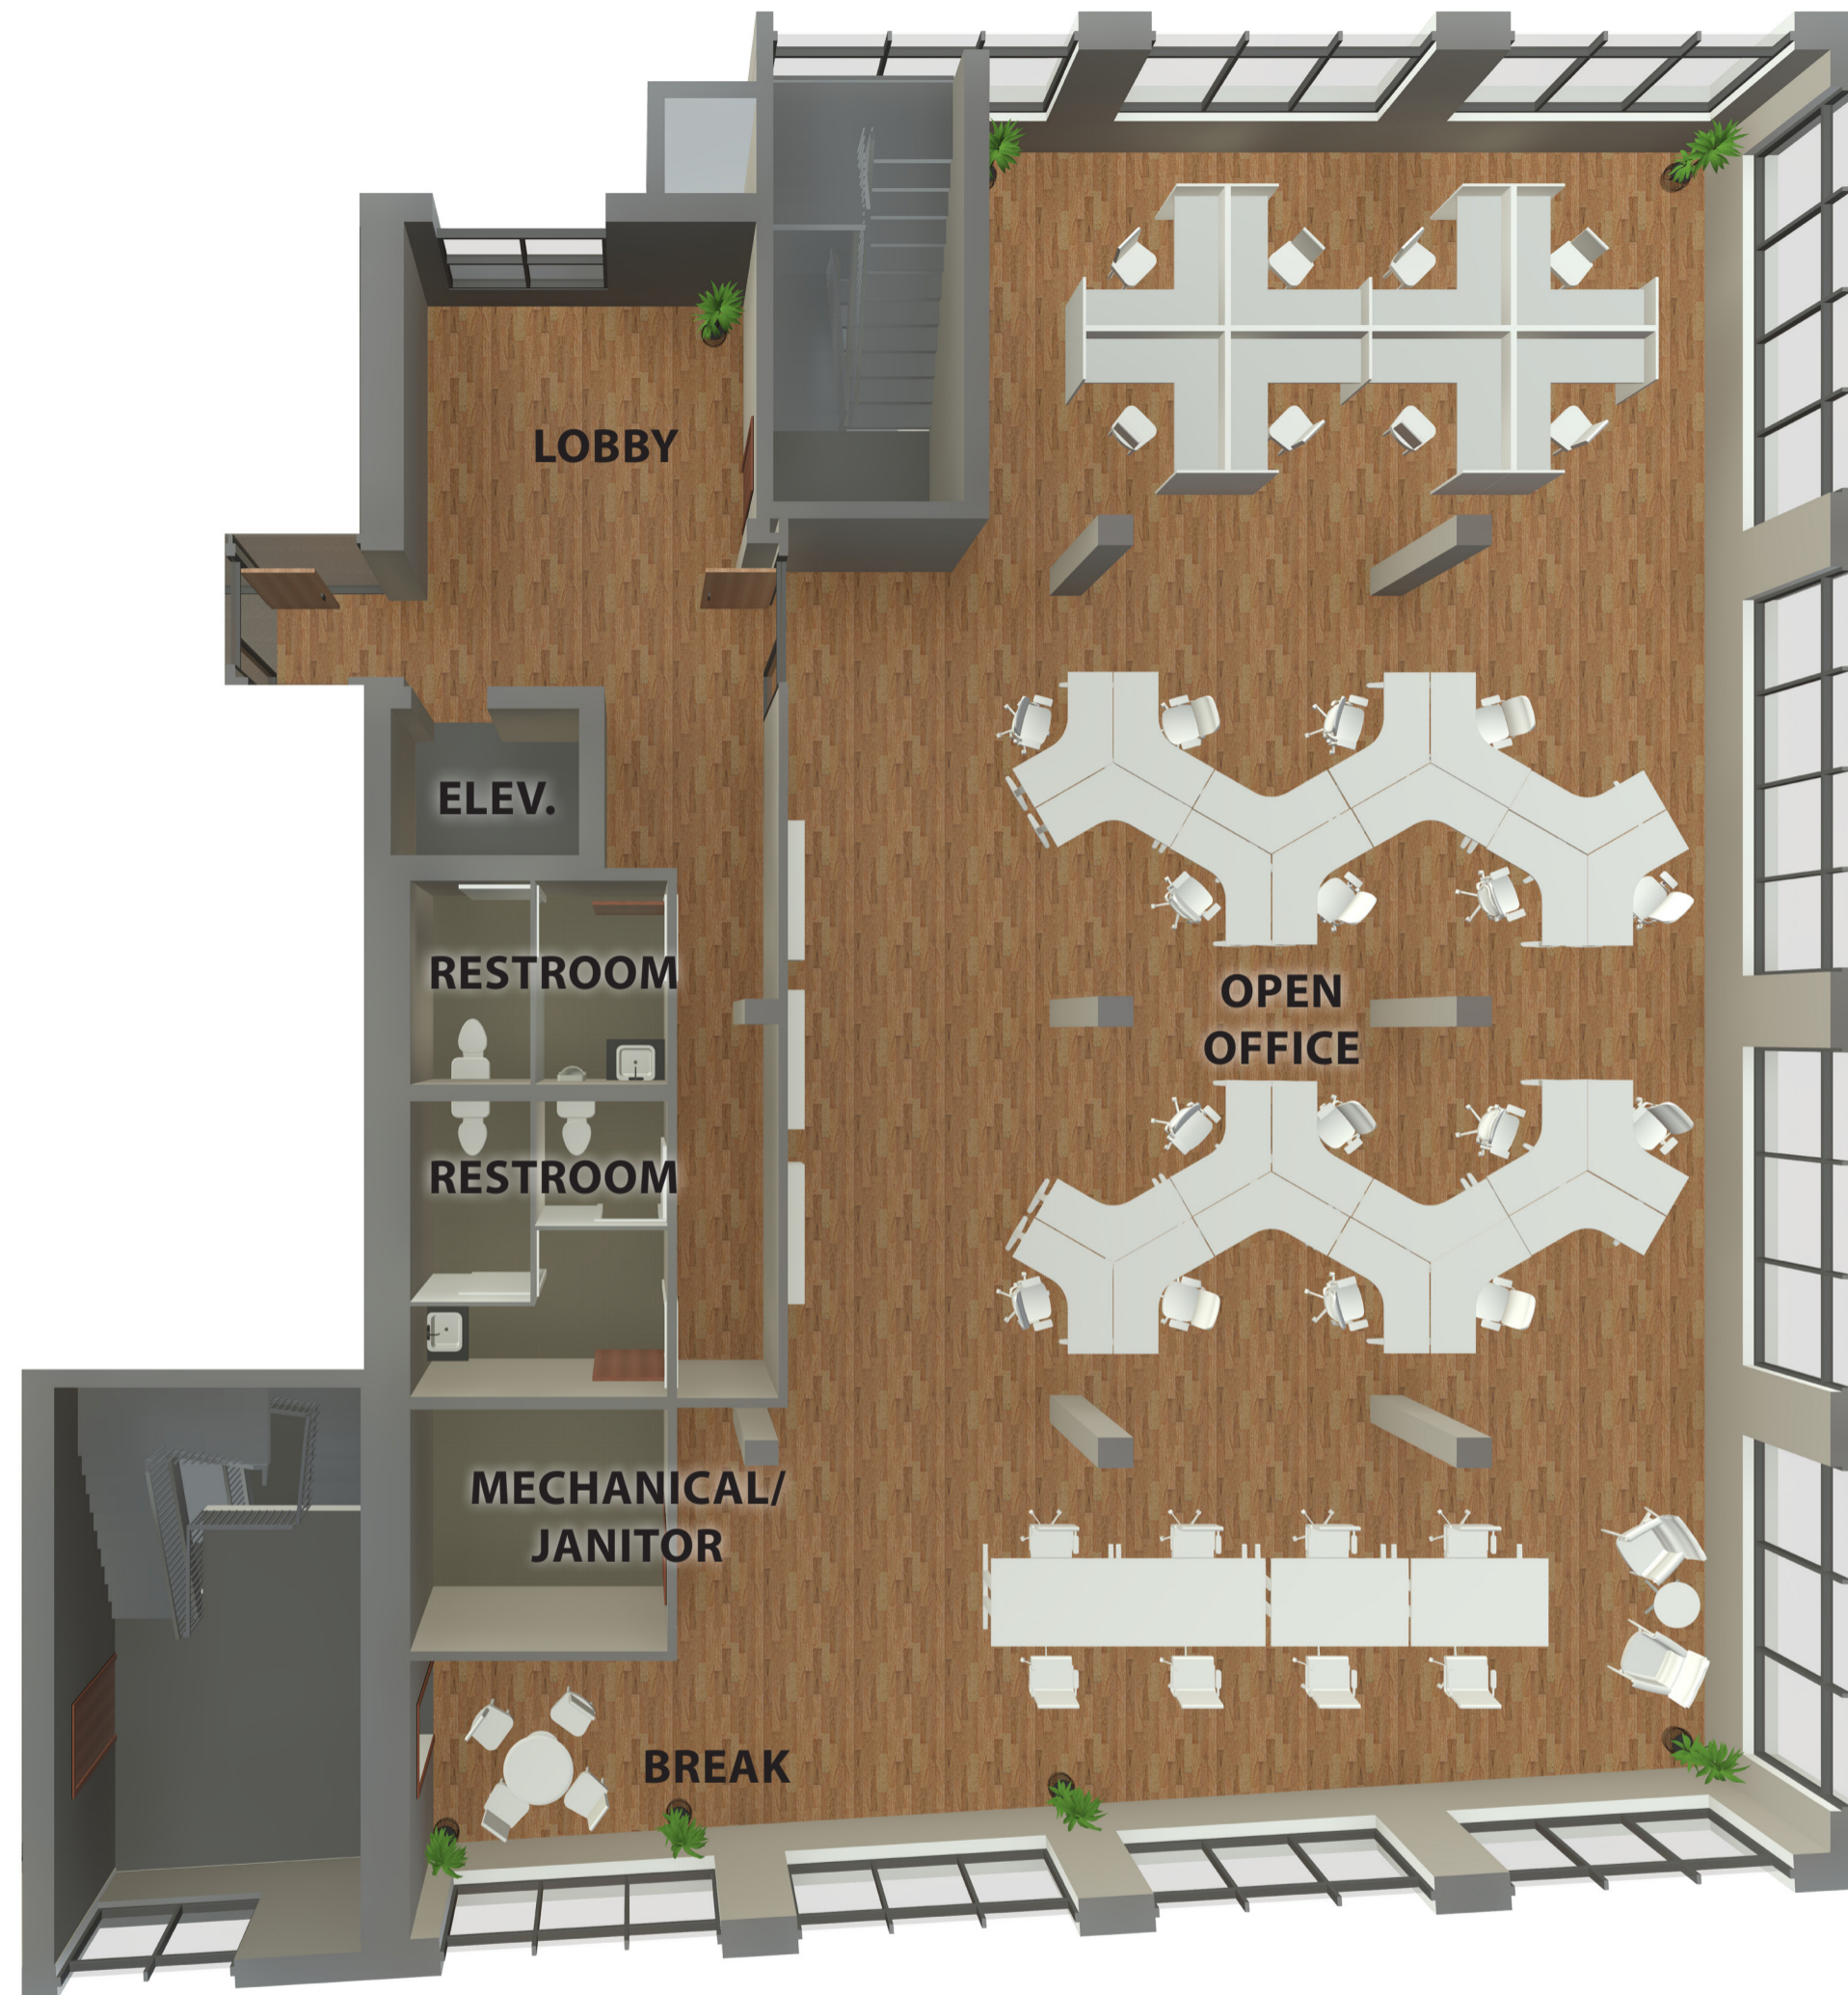

Second Floor | Suite 200 | Leasing Plan

57 Canal Street, Lockport, New York

6,645 SF

Subdivided | Second Floor | Suite 201 | Leasing Plan

57 Canal Street, Lockport, New York

3,938 SF

Subdivided | Second Floor | Suite 202 | Leasing Plan

57 Canal Street, Lockport, New York

2,707 SF