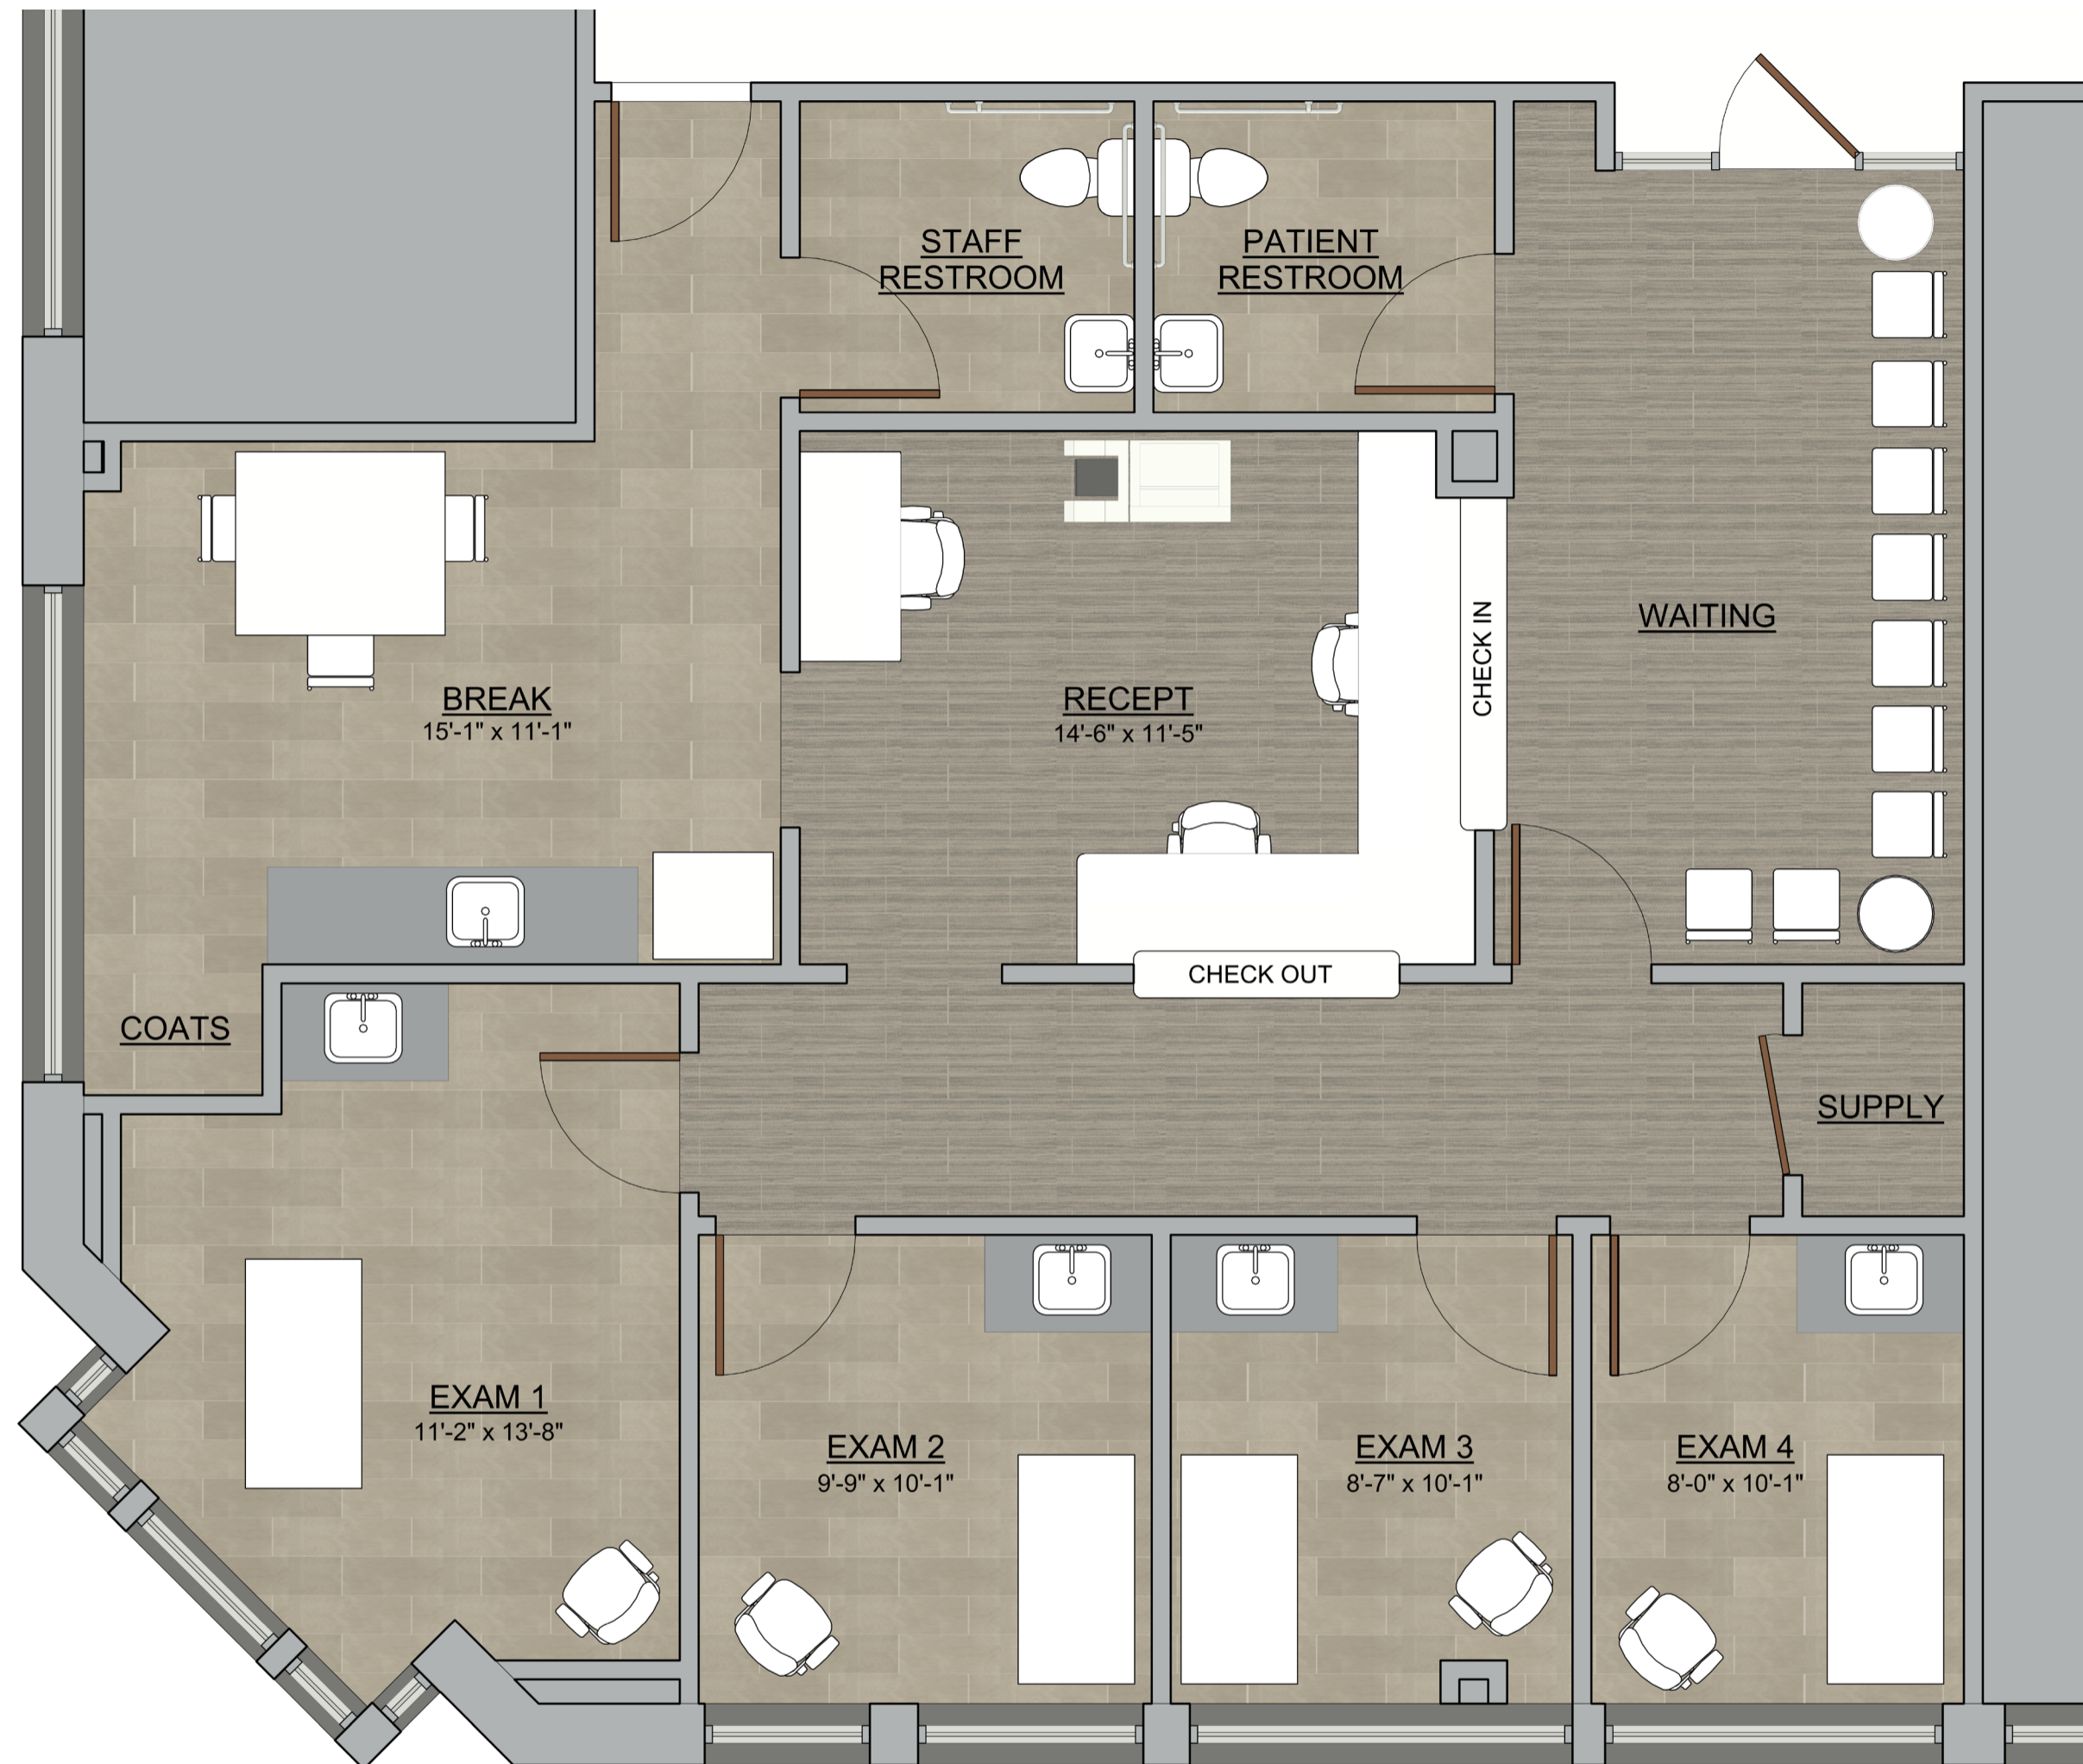

Sample Floor Plan with Furniture Layout

Second Floor, 2780 Delaware Avenue, Kenmore, New York

1,984 SF

Sample Medical Tenant Floor Plan with Furniture Layout

1,984 SF

Second Floor, 2780 Delaware Avenue, Kenmore, New York