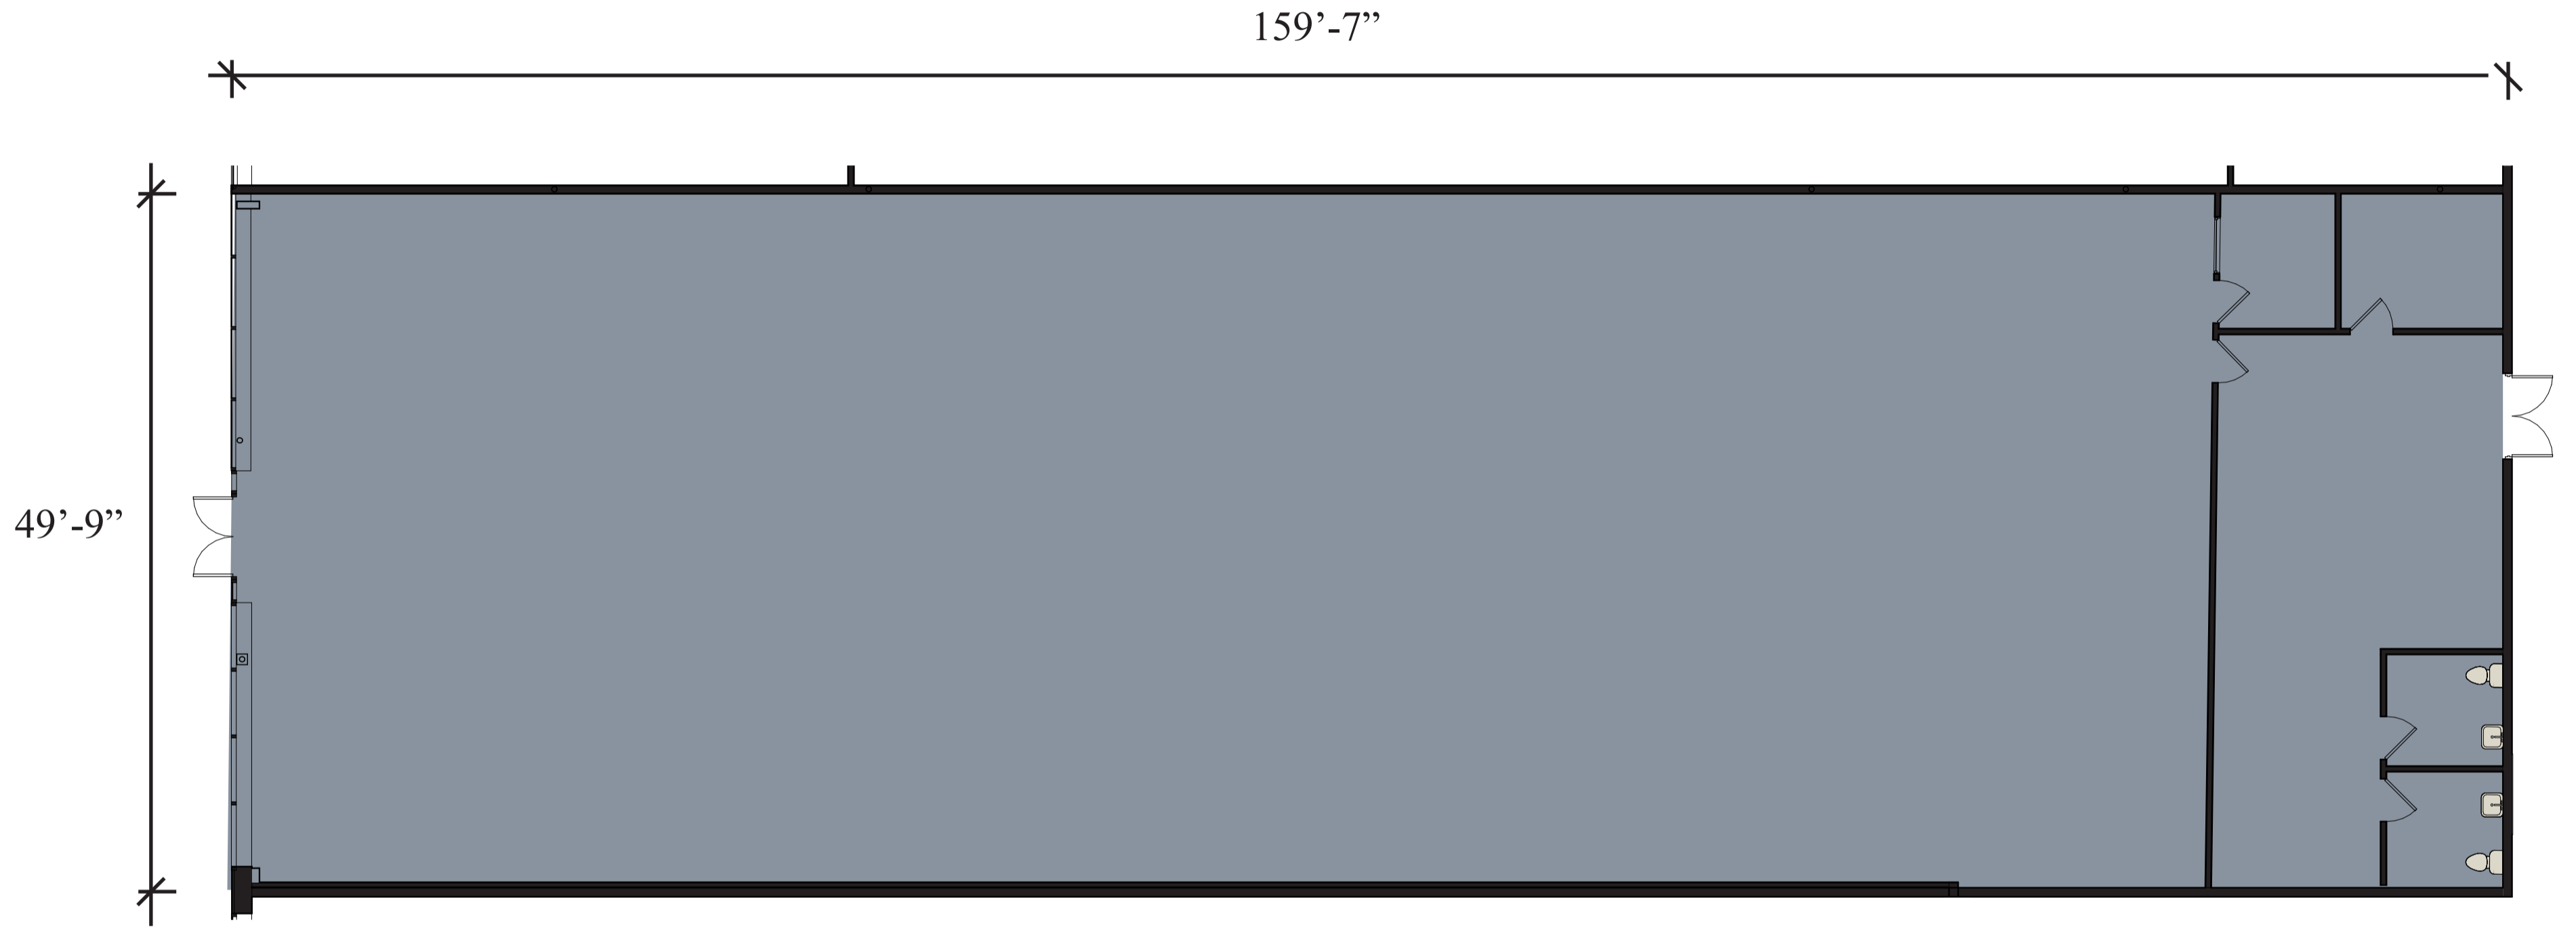

HAMBURG VILLAGE SQUARE LEASING PLAN

UNIT TENANT INDEX

UNIT	TENANT INDEX
1.	95 Nutrition
2.	Young Nail & Spa
3.	McDuffies Bakery
3A.	Highland House Candies
3B.	AVAILABLE 3,100 SF
4.	The Harvest Lantern
4A.	AVAILABLE 4,000 - 8,000 SF
7.	Best Self
9.	ZJ's Restaurant
11.	New Dragon
12.	H&R Block
13.	Biehler's Liquor
16.	Sherwin Williams
17.	Truth Women's Boutique
18.	Flicker Gifts
19.	Federal Meats
20.	Marie's Sewing Center
21.	Katz Jewelers
22.	Dollar Tree
23.	Formula 3 Fitness
24.	Southtown Salt Cave
25.	Rite Aid Pharmacy
199.	Nunn's Auto & Tire

Buffalo Street

Unit 4A Leasing Plan

Hamburg Village Square, 140 Pine Street, Hamburg, New York

4,000 - 8,000 SF