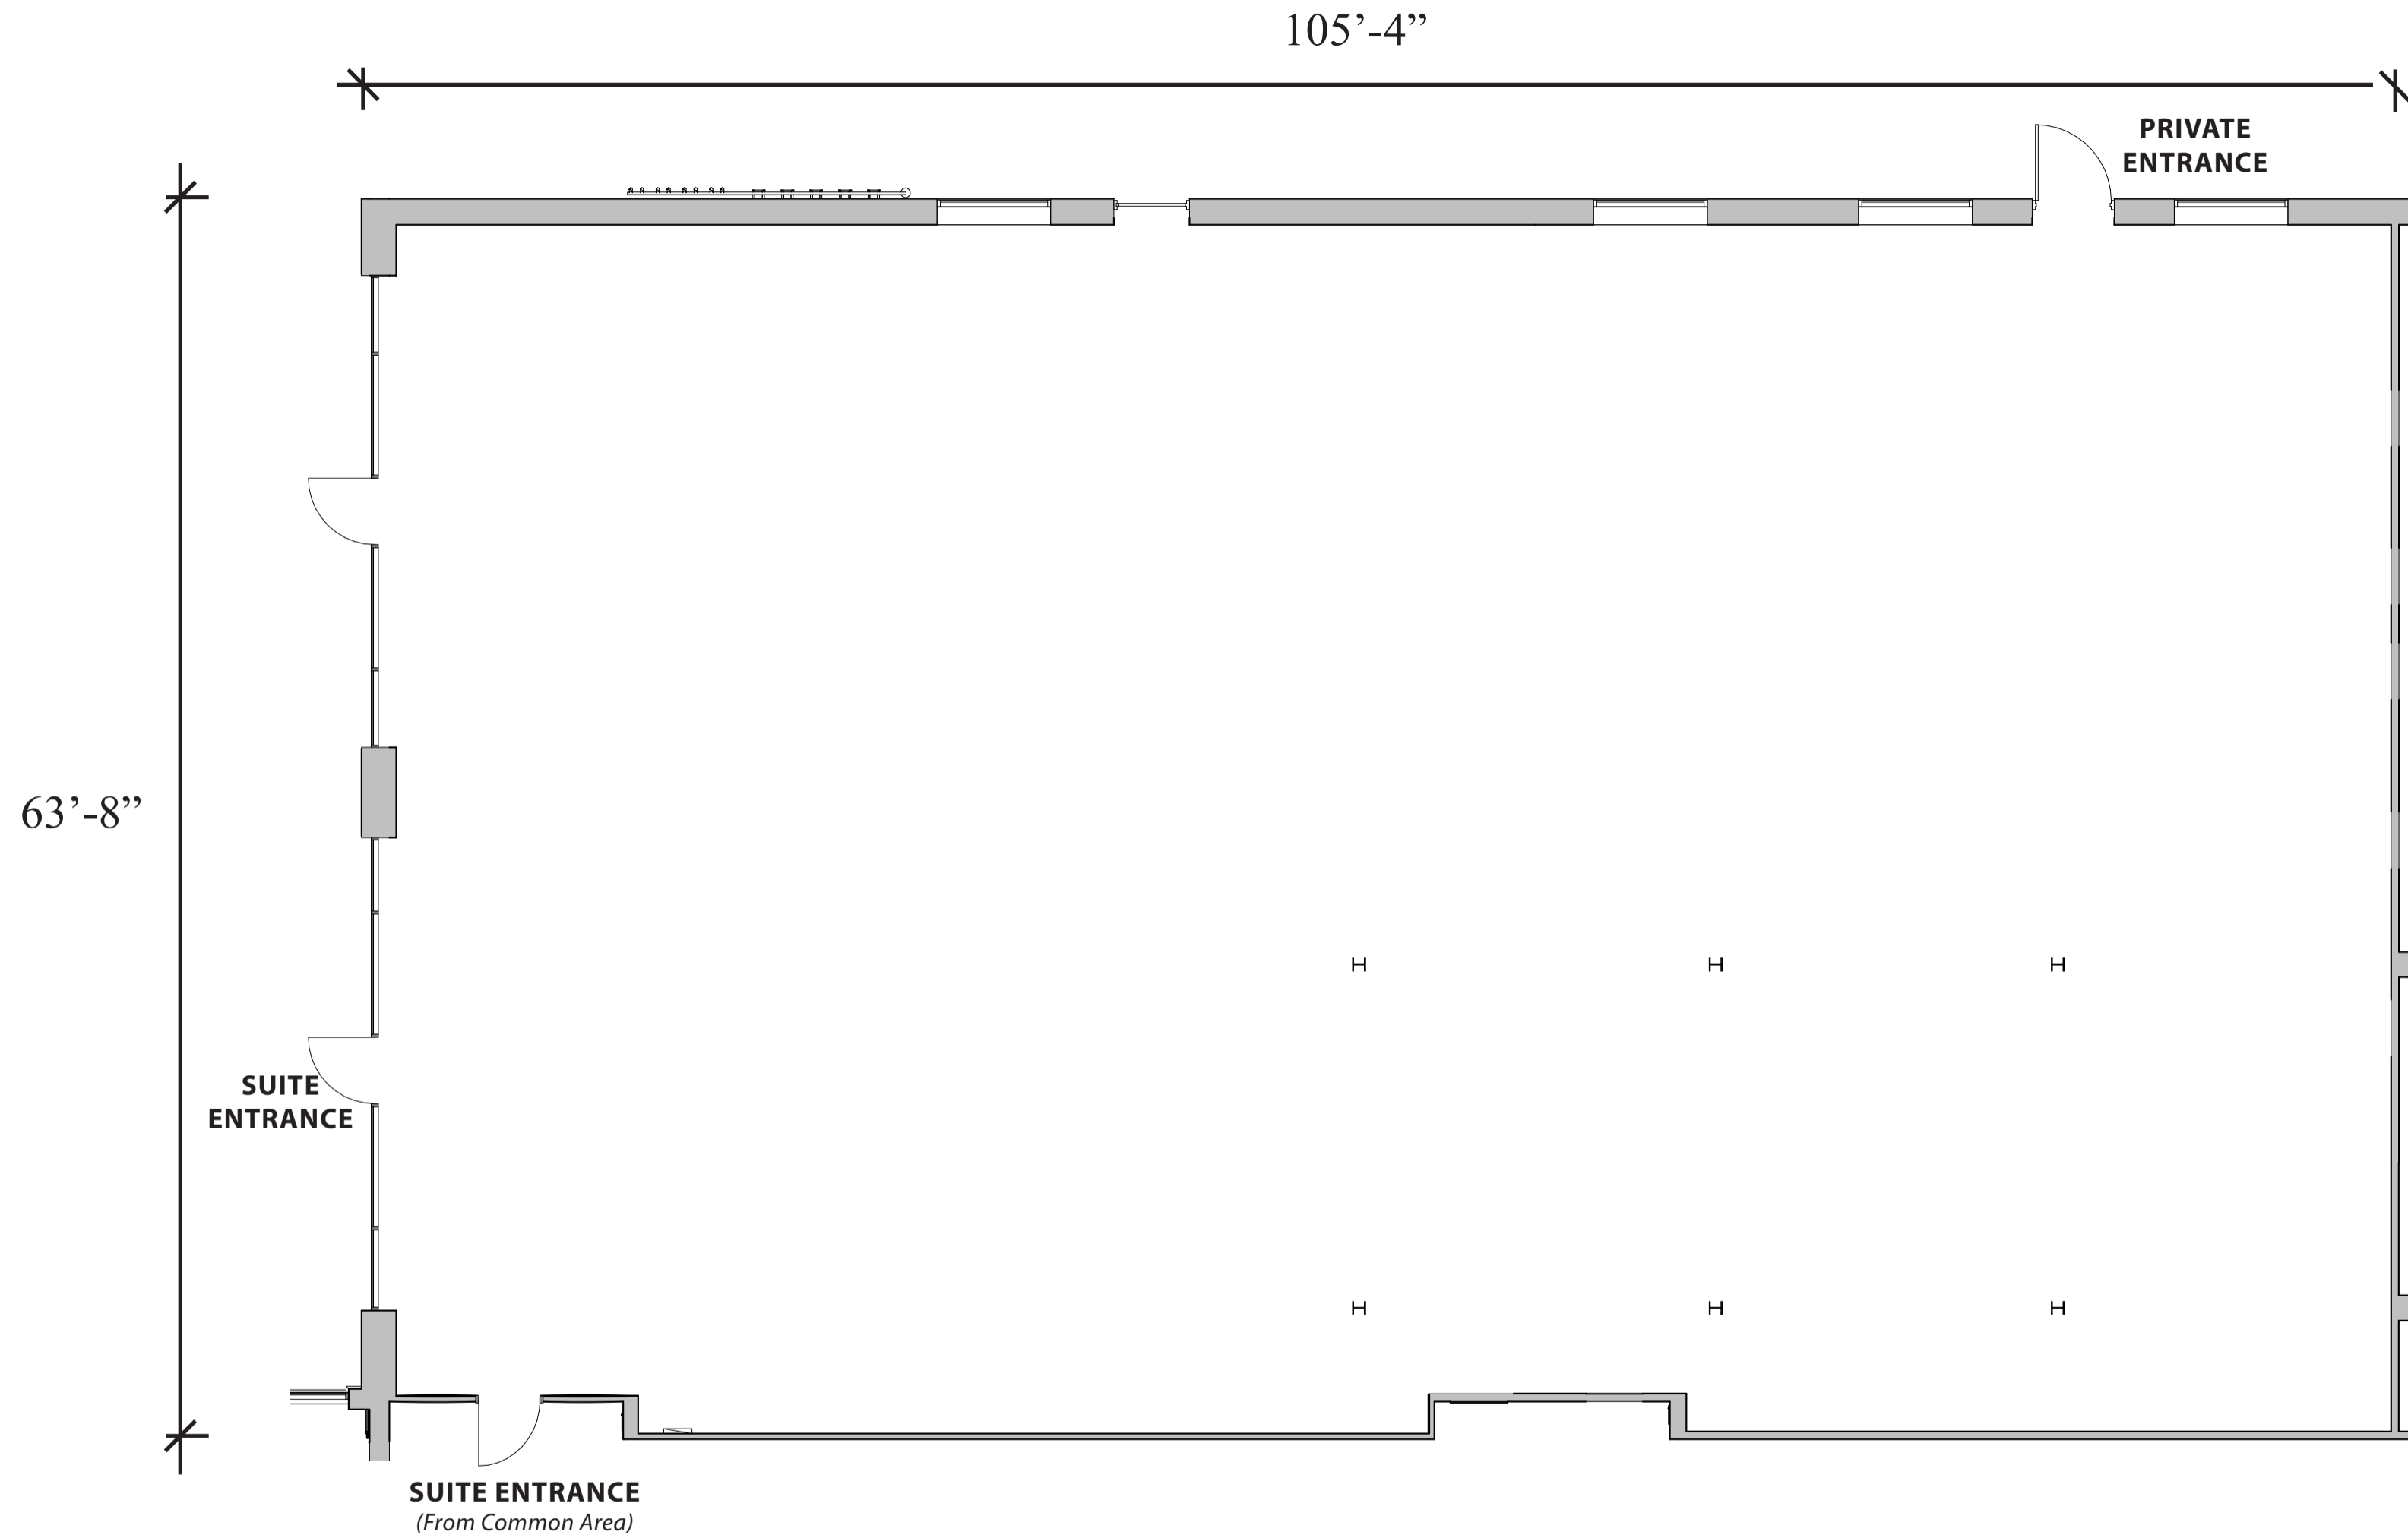

Site Plan

17 Long Avenue, Hamburg, New York

2,171 - 10,171 SF

Leasing Plan - Suite 102

17 Long Avenue, Hamburg, New York

2,171 SF - 7,728 SF

Leasing Plan - Suite 107

17 Long Avenue, Hamburg, New York

2,409 SF