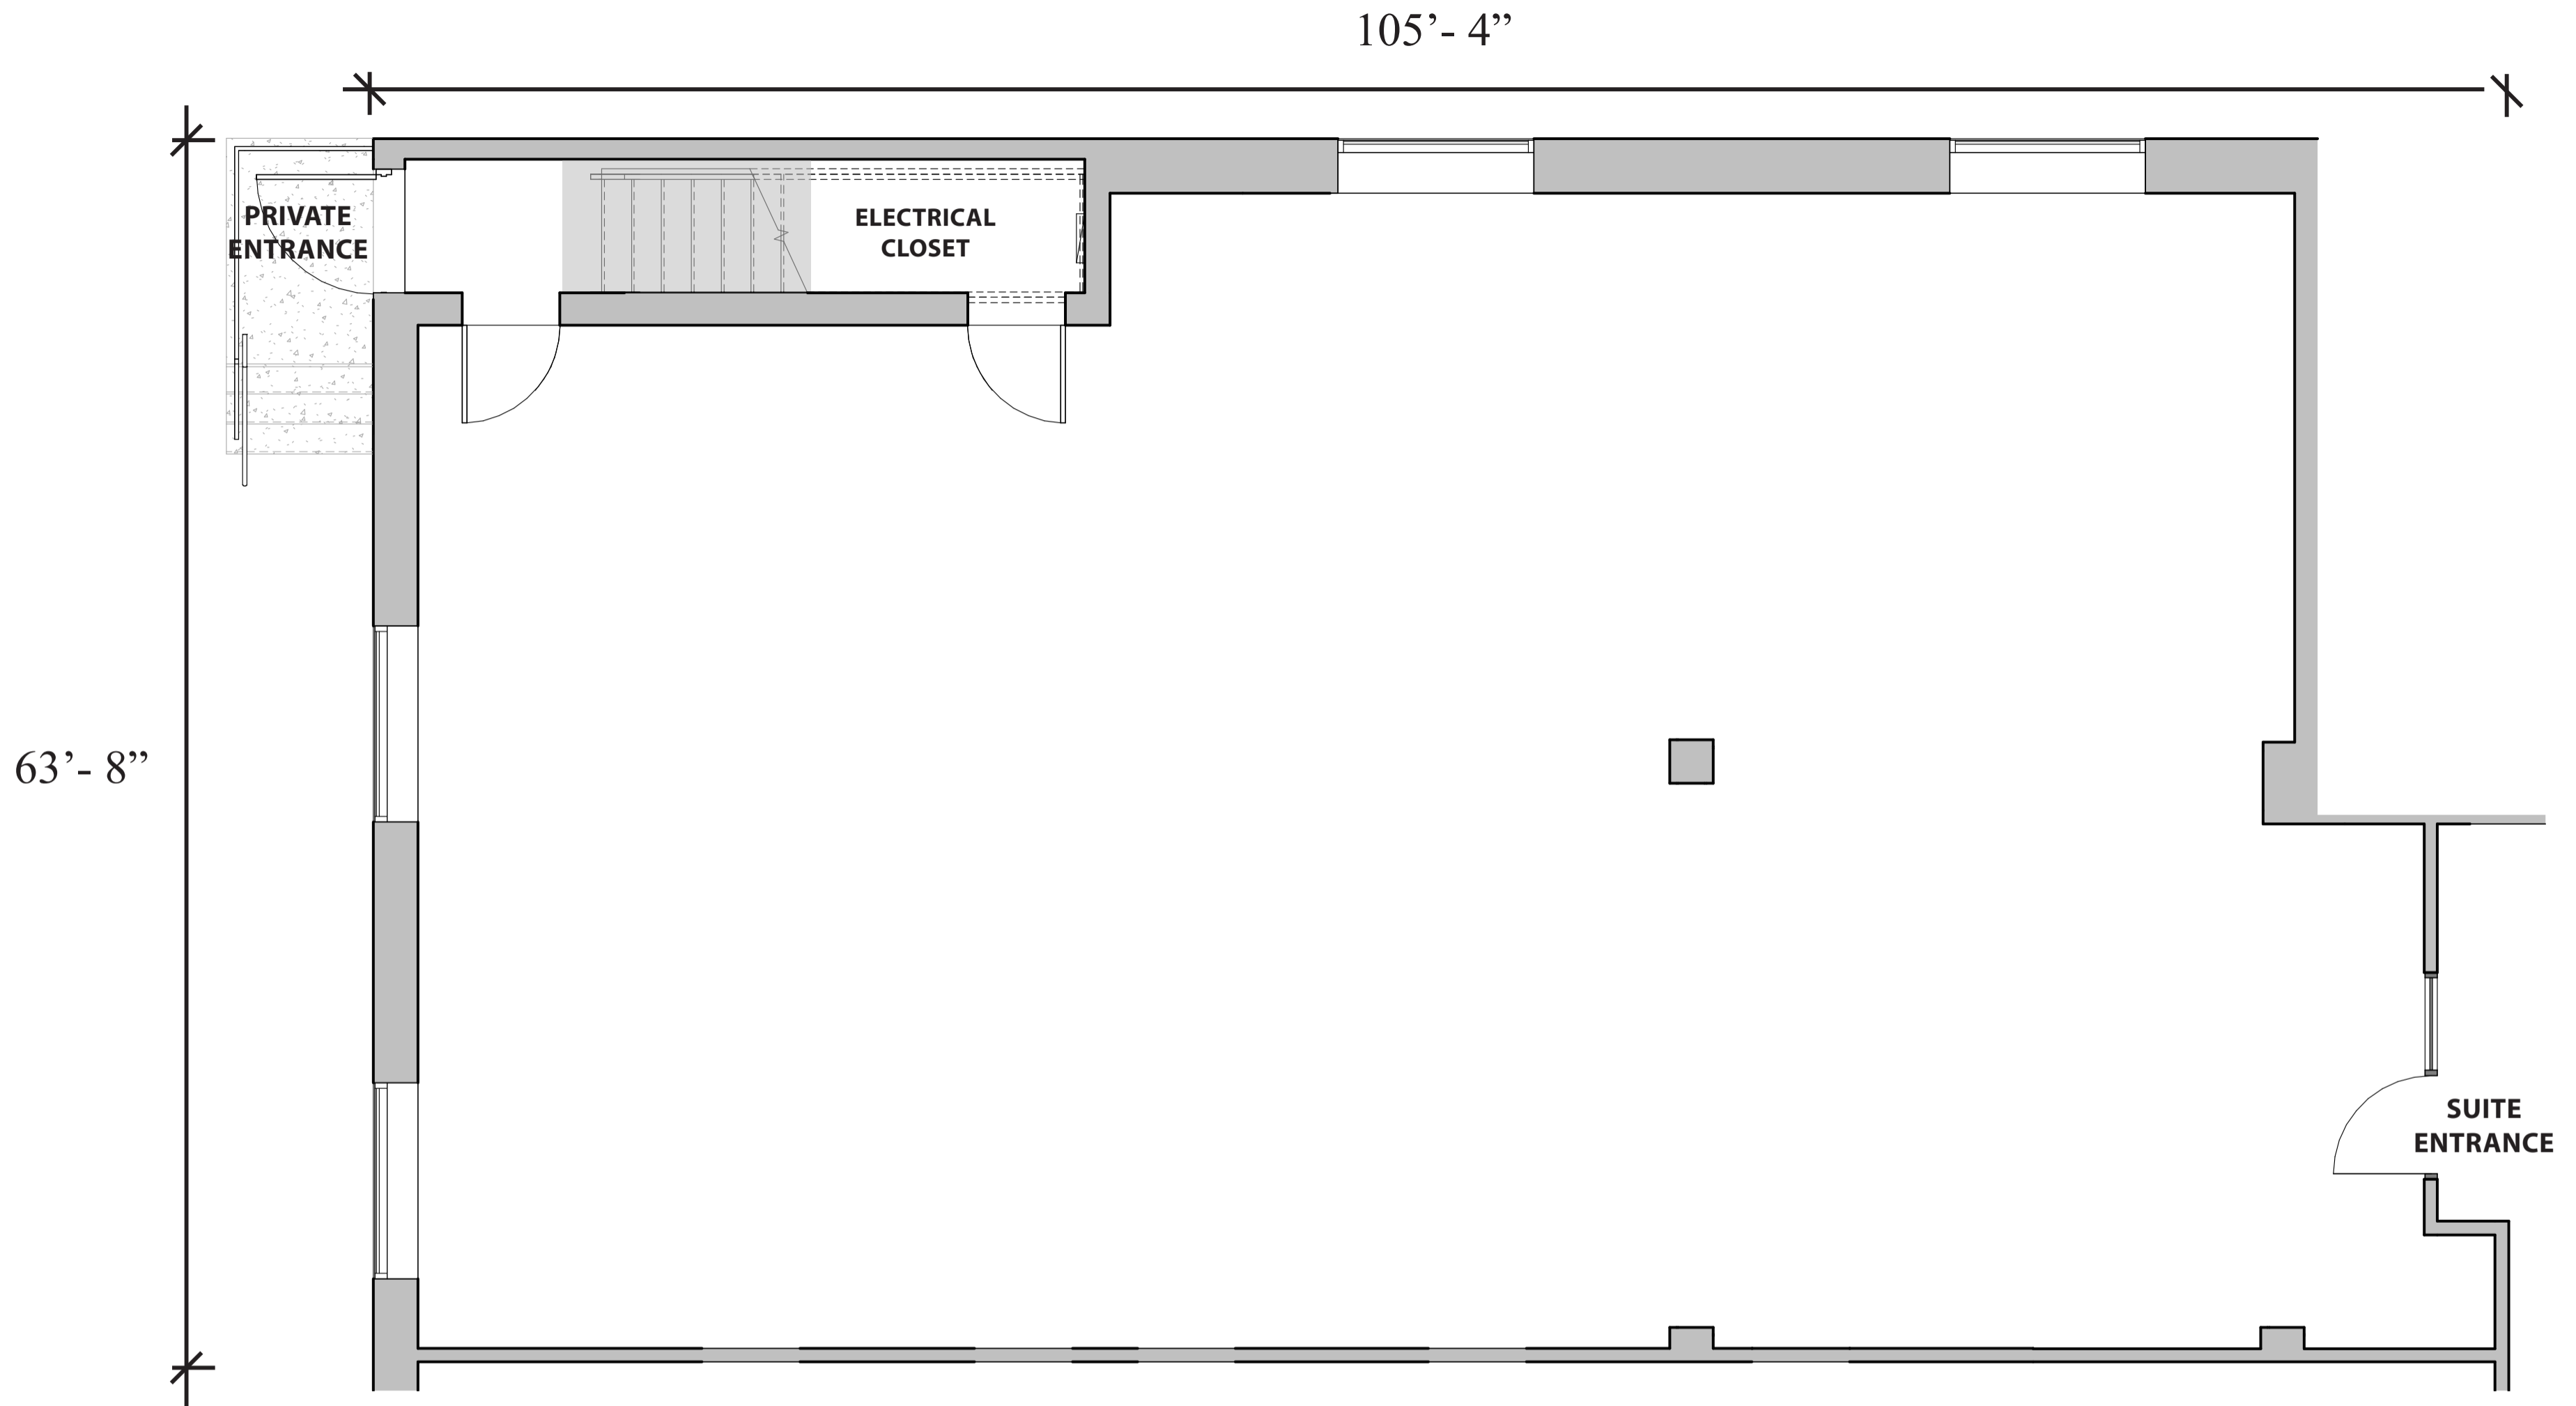

Site Plan

17 Long Avenue, Hamburg, New York

2,171 - 10,171 SF

Leasing Plan - Suite 102

17 Long Avenue, Hamburg, New York

2,171 SF - 7,728 SF

Leasing Plan - Suite 107

17 Long Avenue, Hamburg, New York

2,409 SF