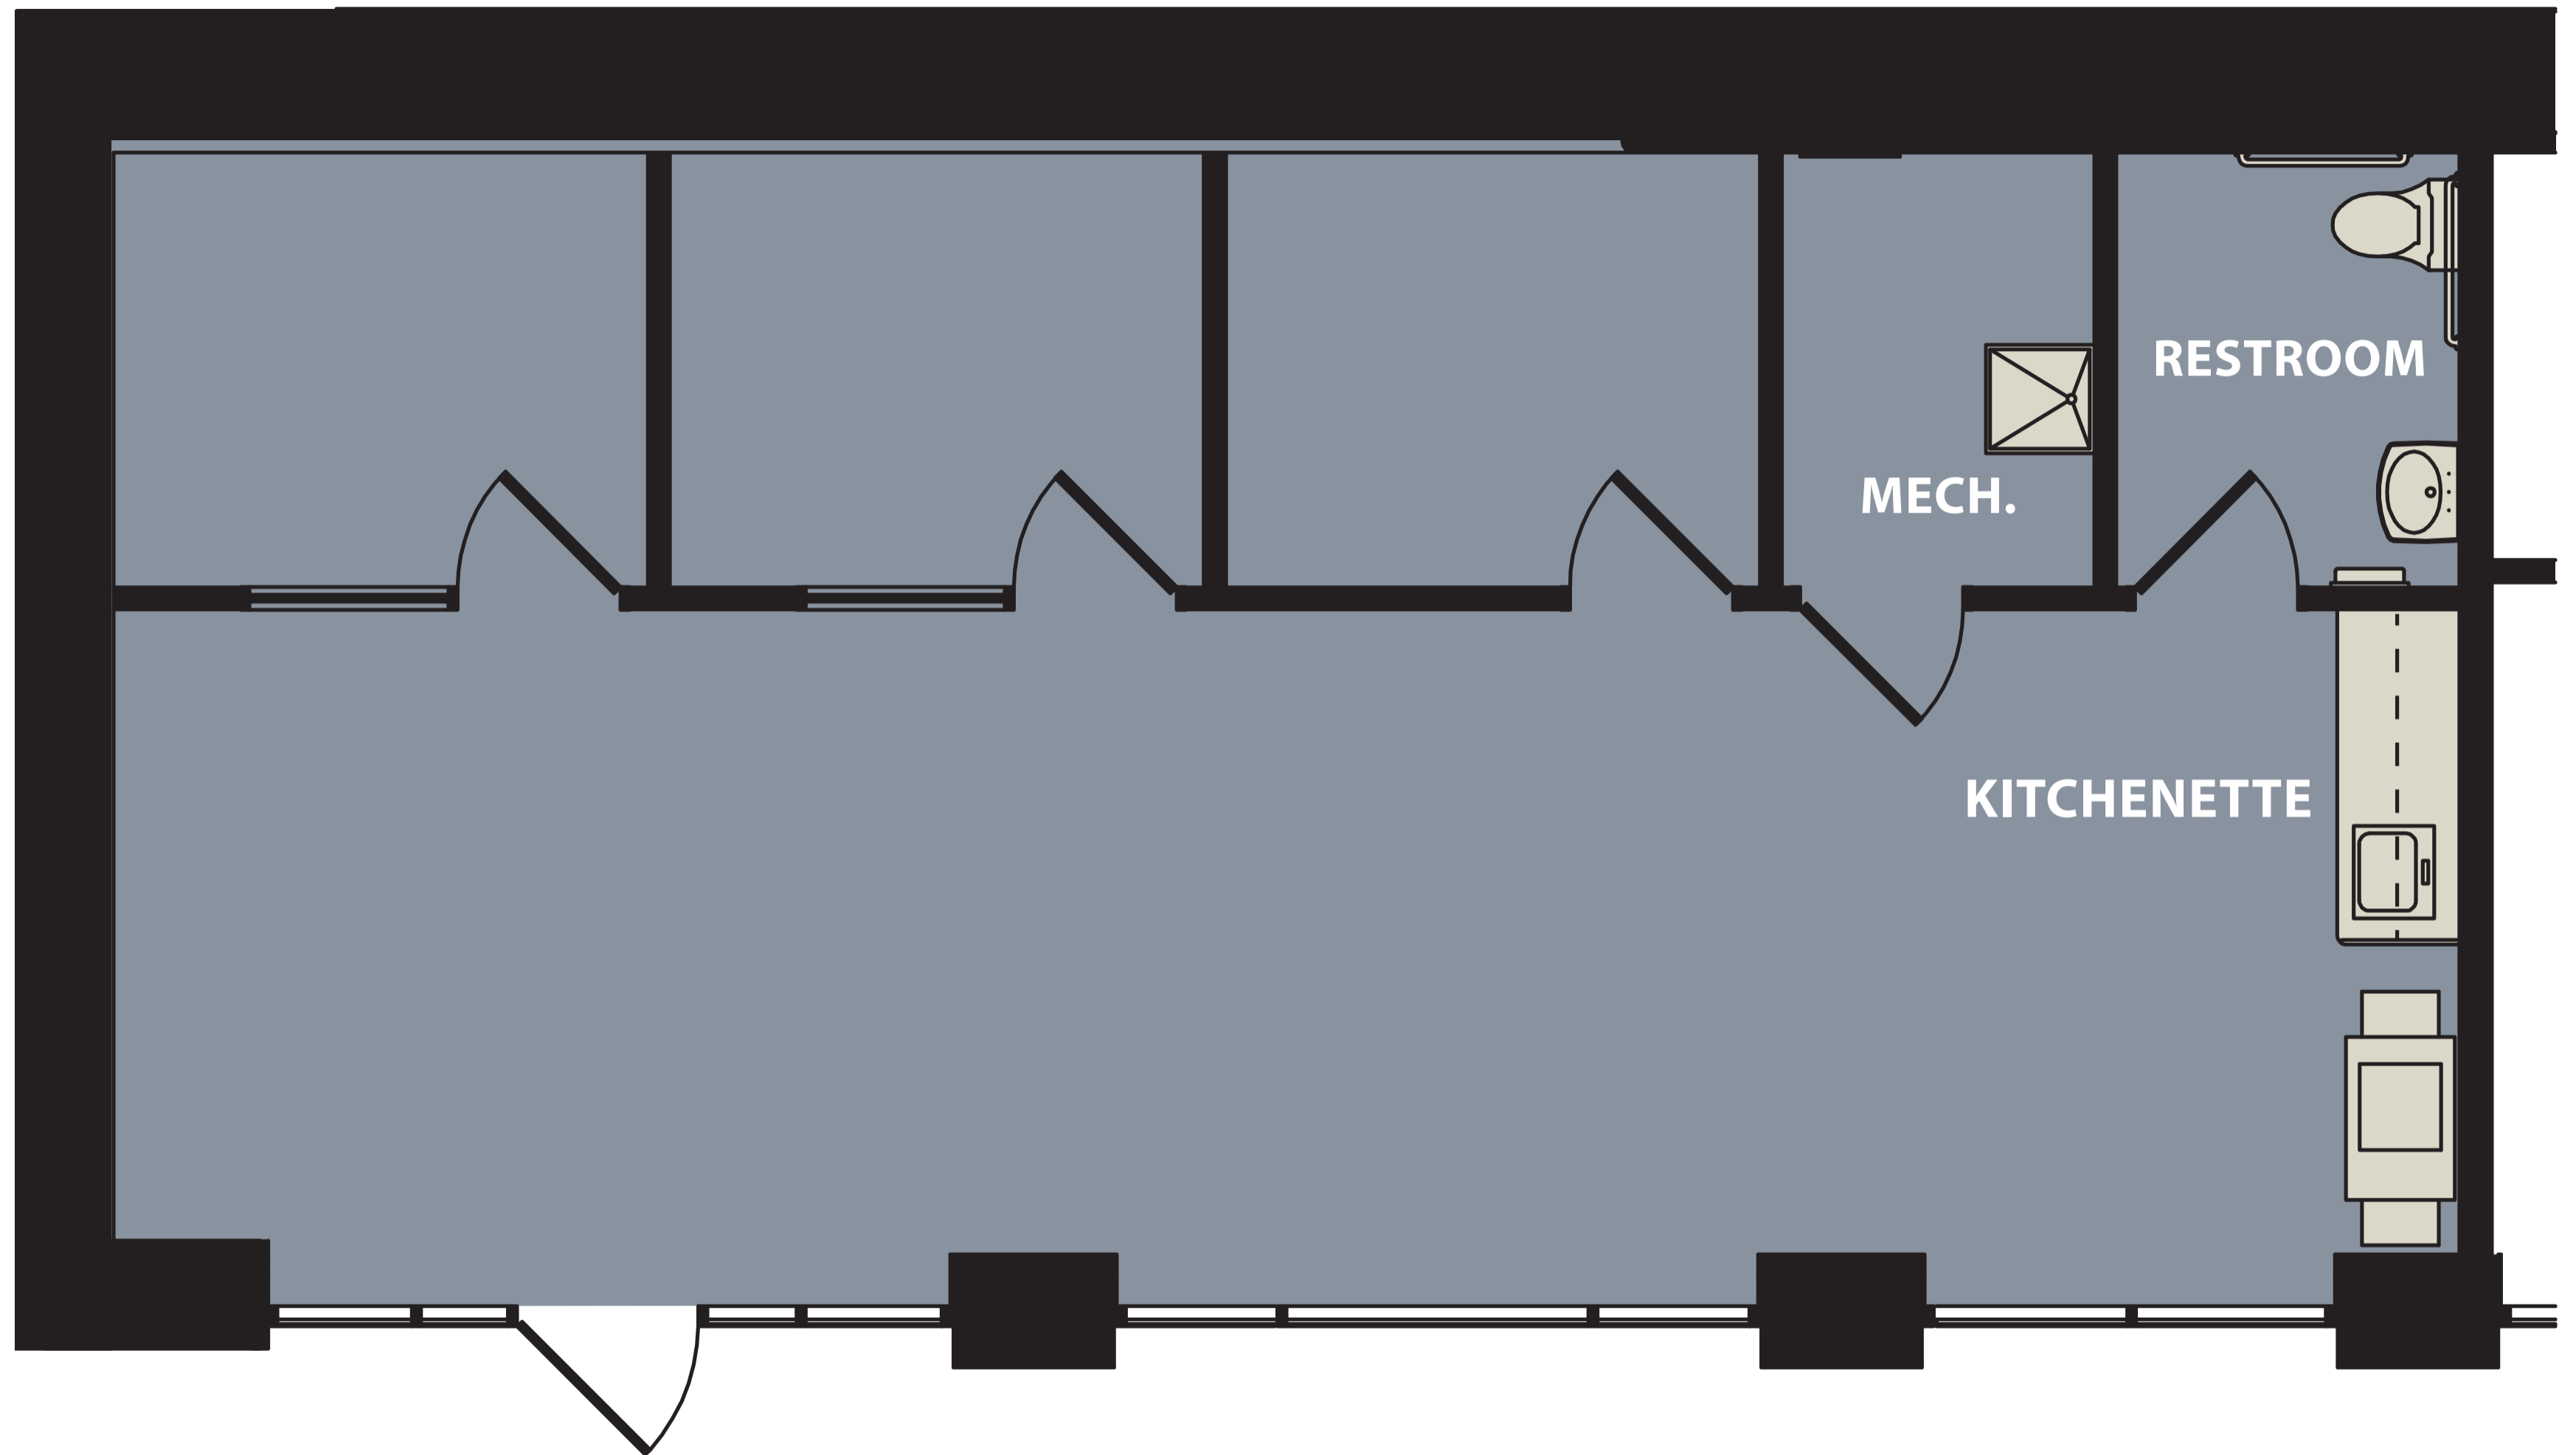

Existing Office Floor Plan with Furniture Layout

First Floor, 1391 Hertel Avenue, Buffalo, NY

1,050 SF

Proposed Retail Floor Plan Layout

First Floor, 1391 Hertel Avenue, Buffalo, NY

1,050 SF