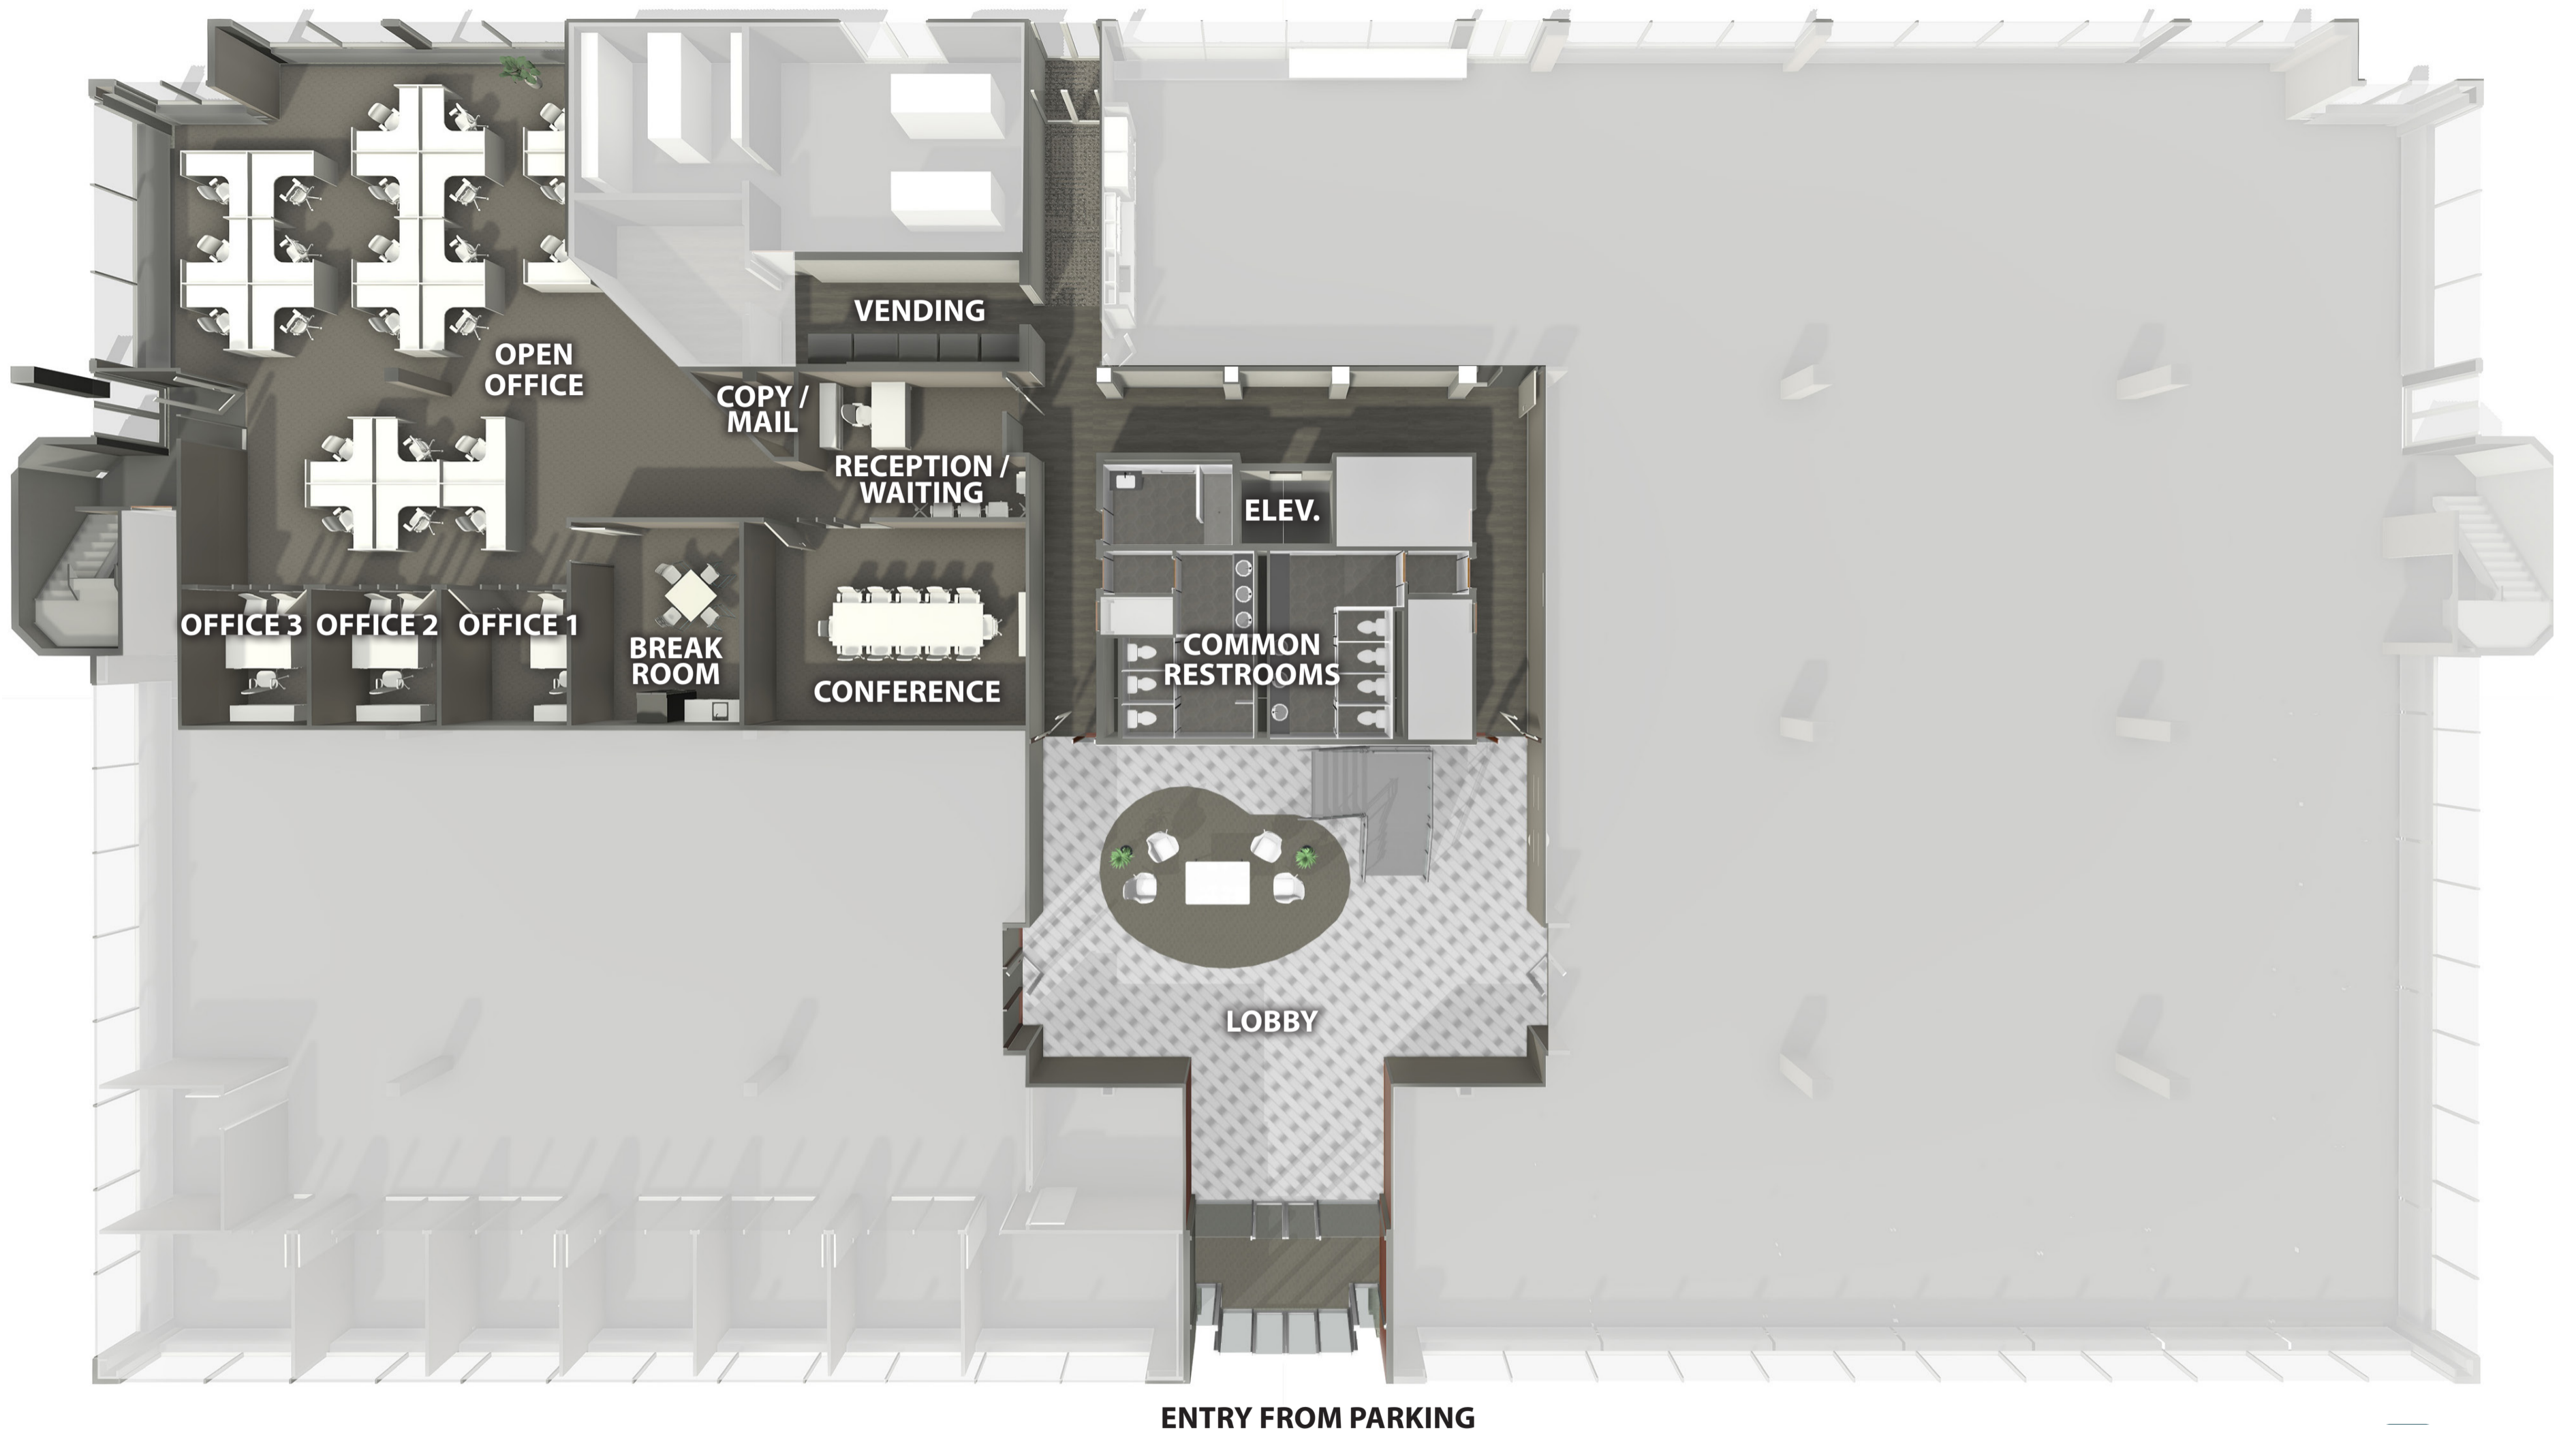

ENTRY FROM PARKING

## First Floor Leasing Plan

140 John James Audubon Parkway, Amherst, New York

4,113 SF

ENTRY FROM PARKING

## Proposed First Floor Leasing Plan with Sample Furniture Layout

140 John James Audubon Parkway, Amherst, New York

4,113 SF