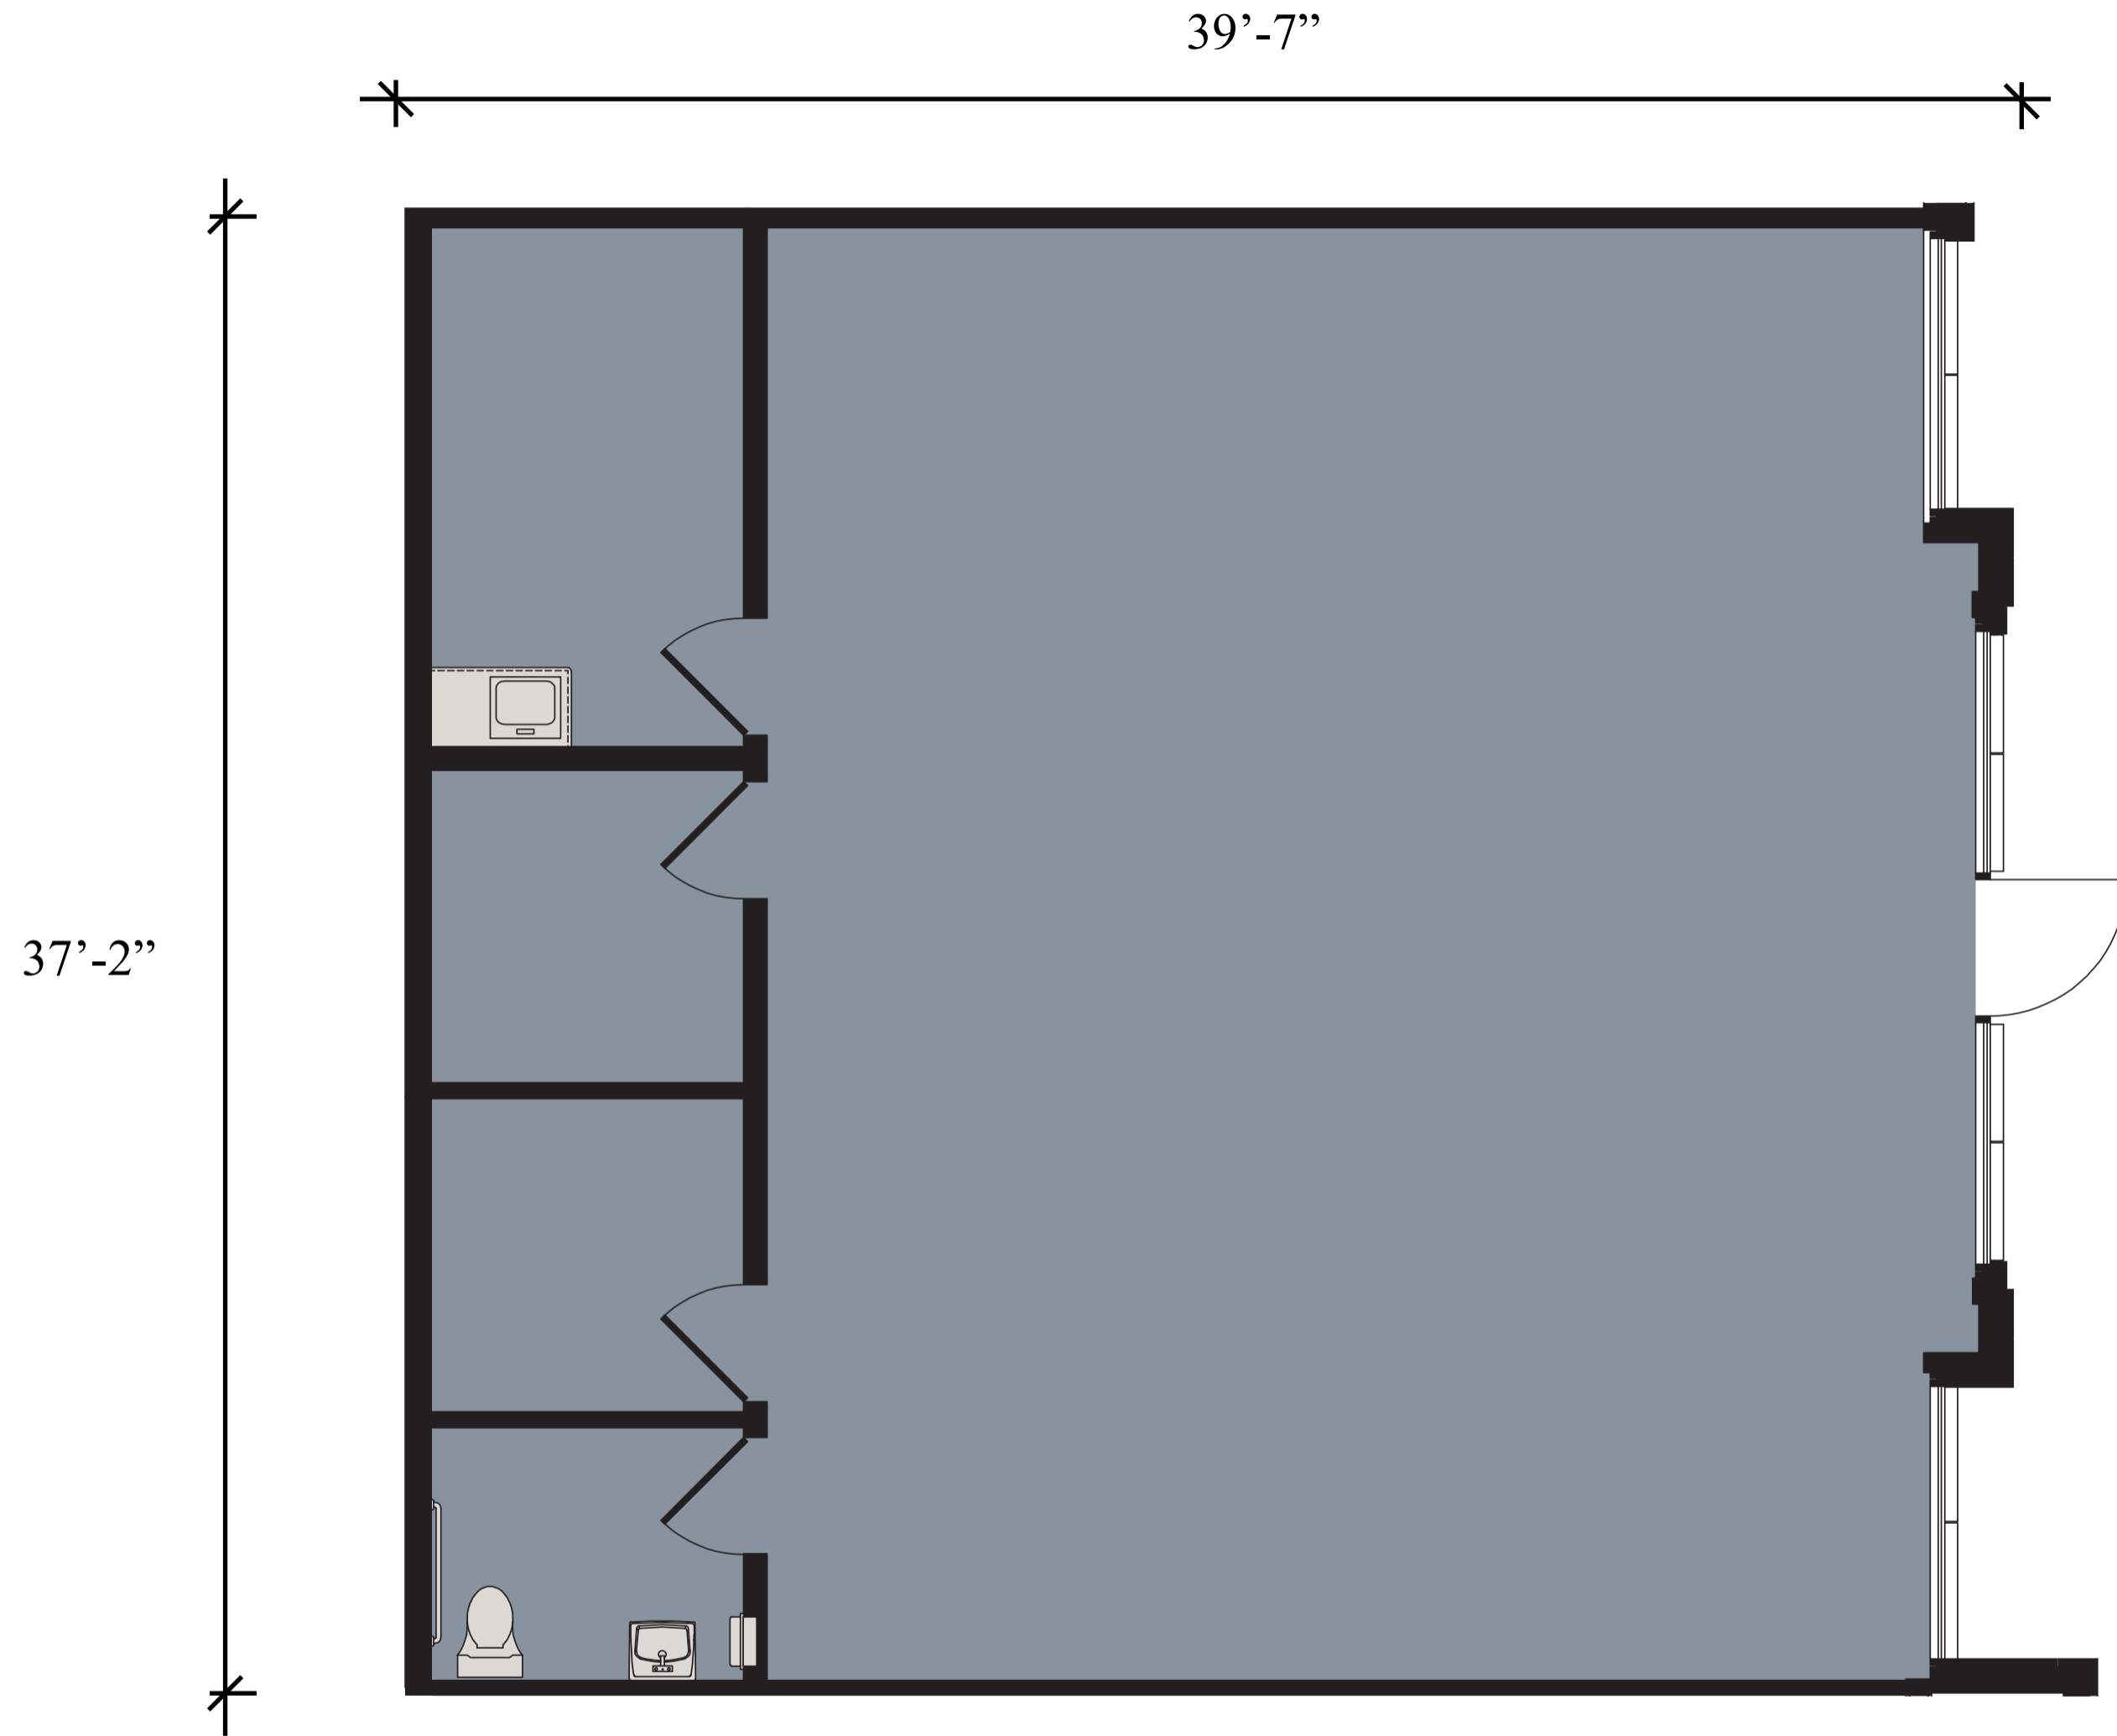

HAMBURG VILLAGE SQUARE LEASING PLAN

UNIT	TENANT INDEX
1.	95 Nutrition
2.	AVAILABLE 1,590 SF
3.	McDuffies Bakery
3A.	Highland House Candies
3B.	AVAILABLE 3,100 SF
4.	The Harvest Lantern
4A.	AVAILABLE 2,455 SF
4B.	Young Nail & Spa
4C.	AVAILABLE 2,935 SF
7.	Best Self
9.	ZJ's Restaurant
11.	New Dragon
12.	H&R Block
13.	Biehler's Liquor
16.	Sherwin Williams
17.	Truth Women's Boutique
18.	Flicker Gifts
19.	Federal Meats
20.	Marie's Sewing Center
21.	Katz Jewelers
22.	Dollar Tree
23.	Formula 3 Fitness
24.	Southtown Salt Cave
25.	Rite Aid Pharmacy
179.	Growing Families Chiropractic

Unit 2 Leasing Plan

Hamburg Village Square, 140 Pine Street, Hamburg, New York

1,590 SF