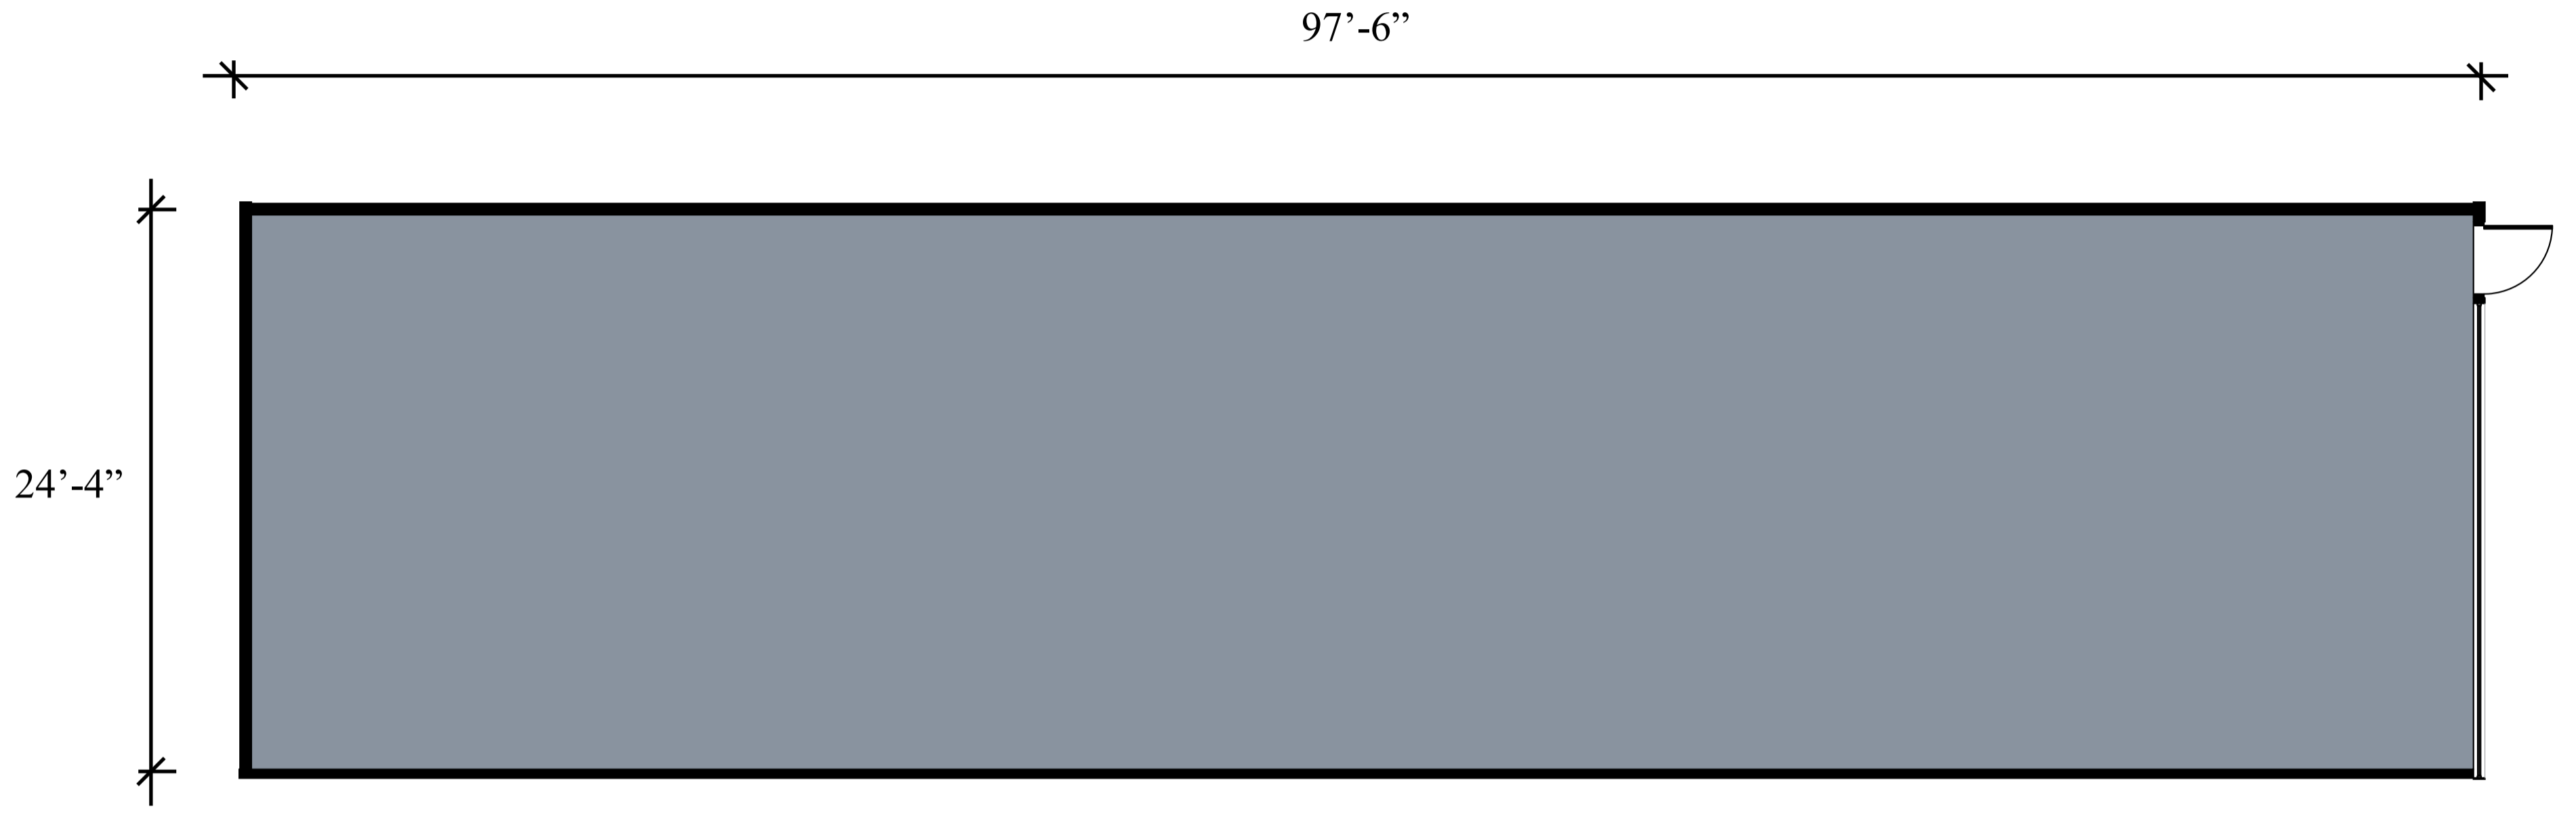

Unit 3B Leasing Plan

Hamburg Village Square, 140 Pine Street, Hamburg, New York

3,100 SF

HAMBURG VILLAGE SQUARE LEASING PLAN

UNIT	TENANT INDEX
1.	95 Nutrition
2.	Buffalo Trim
3.	McDuffies Bakery
3A.	Highland House Candies
3B.	AVAILABLE 3,100 SF
4.	The Harvest Lantern
4A.	AVAILABLE 2,455 SF
4B.	Young Nail & Spa
4C.	AVAILABLE 2,935 SF
7.	Best Self
9.	ZJ's Restaurant
11.	New Dragon
12.	H&R Block
13.	Biehler's Liquor
16.	Sherwin Williams
17.	Truth Women's Boutique
18.	Flicker Gifts
19.	Federal Meats
20.	Marie's Sewing Center
21.	Katz Jewelers
22.	Dollar Tree
23.	Formula 3 Fitness
24.	Southtown Salt Cave
25.	Rite Aid Pharmacy
179.	Growing Families Chiropractic