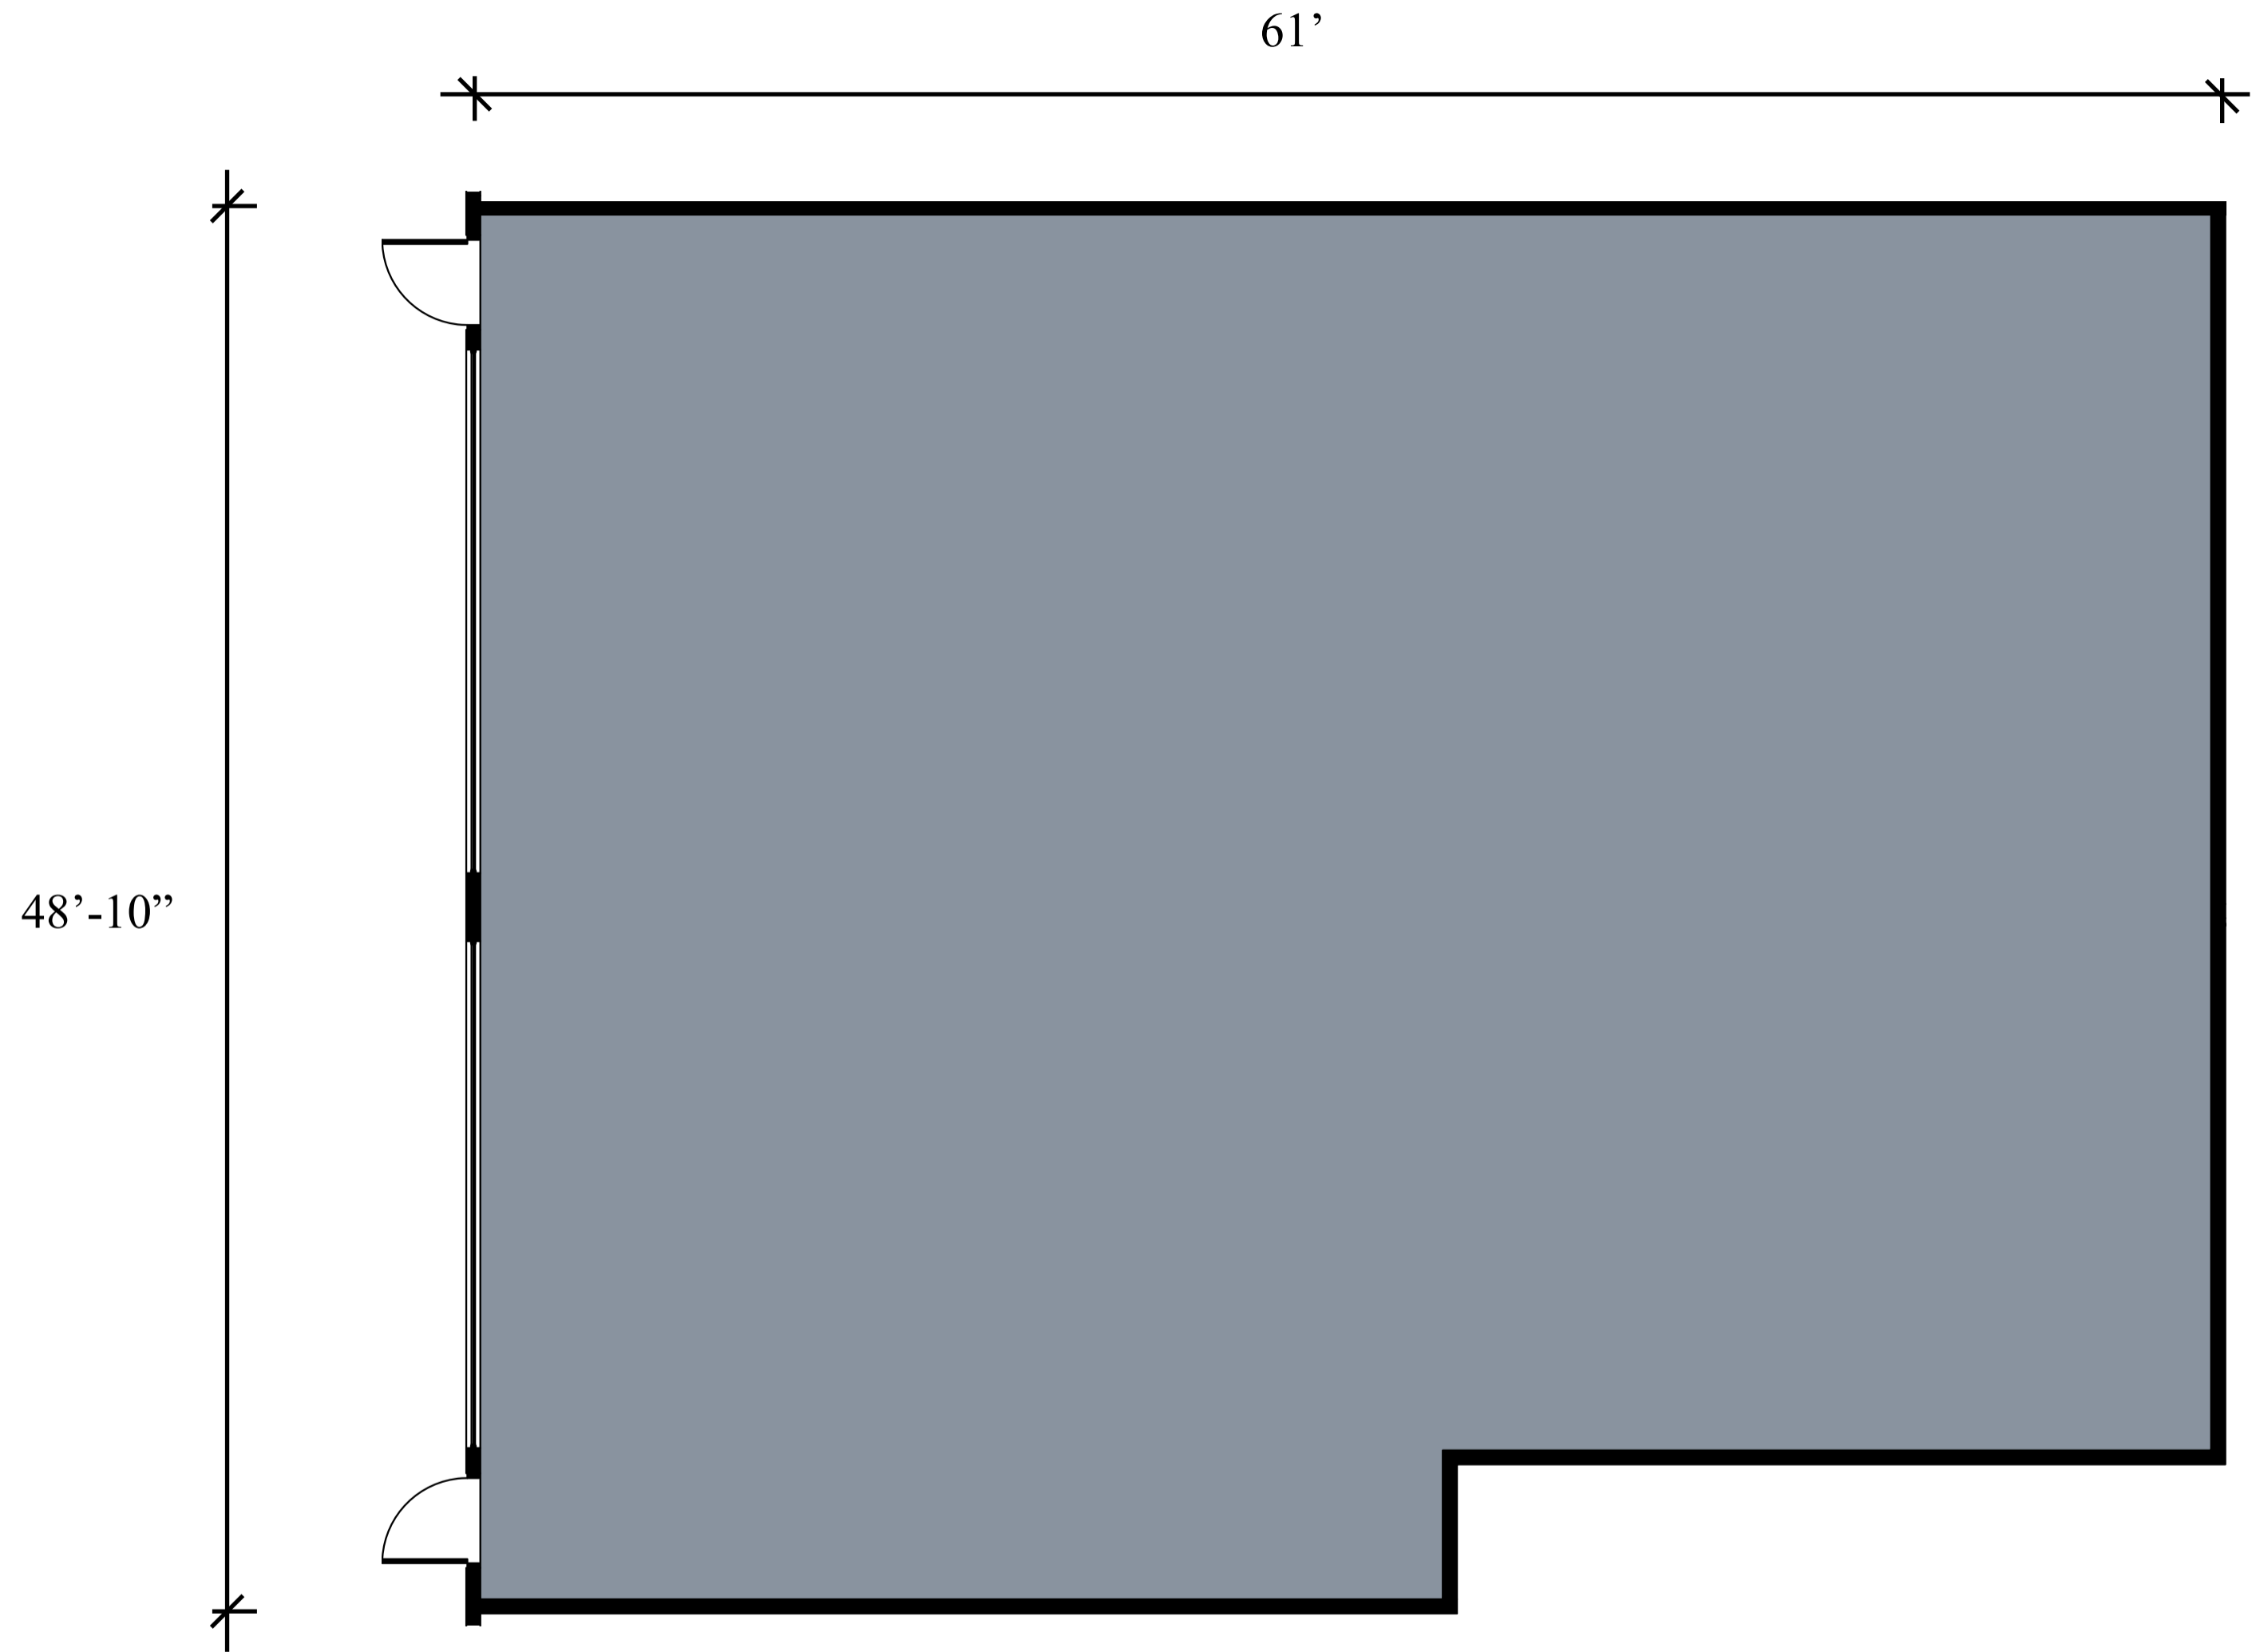

Unit 4A Leasing Plan

Hamburg Village Square, 140 Pine Street, Hamburg, New York

2,455 SF

HAMBURG VILLAGE SQUARE LEASING PLAN

UNIT	TENANT INDEX
1.	95 Nutrition
2.	Buffalo Trim
3.	McDuffies Bakery
3A.	Highland House Candies
3B.	AVAILABLE 3,100 SF
4.	The Harvest Lantern
4A.	AVAILABLE 2,455 SF
4B.	Young Nail & Spa
4C.	AVAILABLE 2,935 SF
7.	Best Self
9.	ZJ's Restaurant
11.	New Dragon
12.	H&R Block
13.	Biehler's Liquor
16.	Sherwin Williams
17.	Truth Women's Boutique
18.	Flicker Gifts
19.	Federal Meats
20.	Marie's Sewing Center
21.	Katz Jewelers
22.	Dollar Tree
23.	Formula 3 Fitness
24.	Southtown Salt Cave
25.	Rite Aid Pharmacy
179.	Growing Families Chiropractic