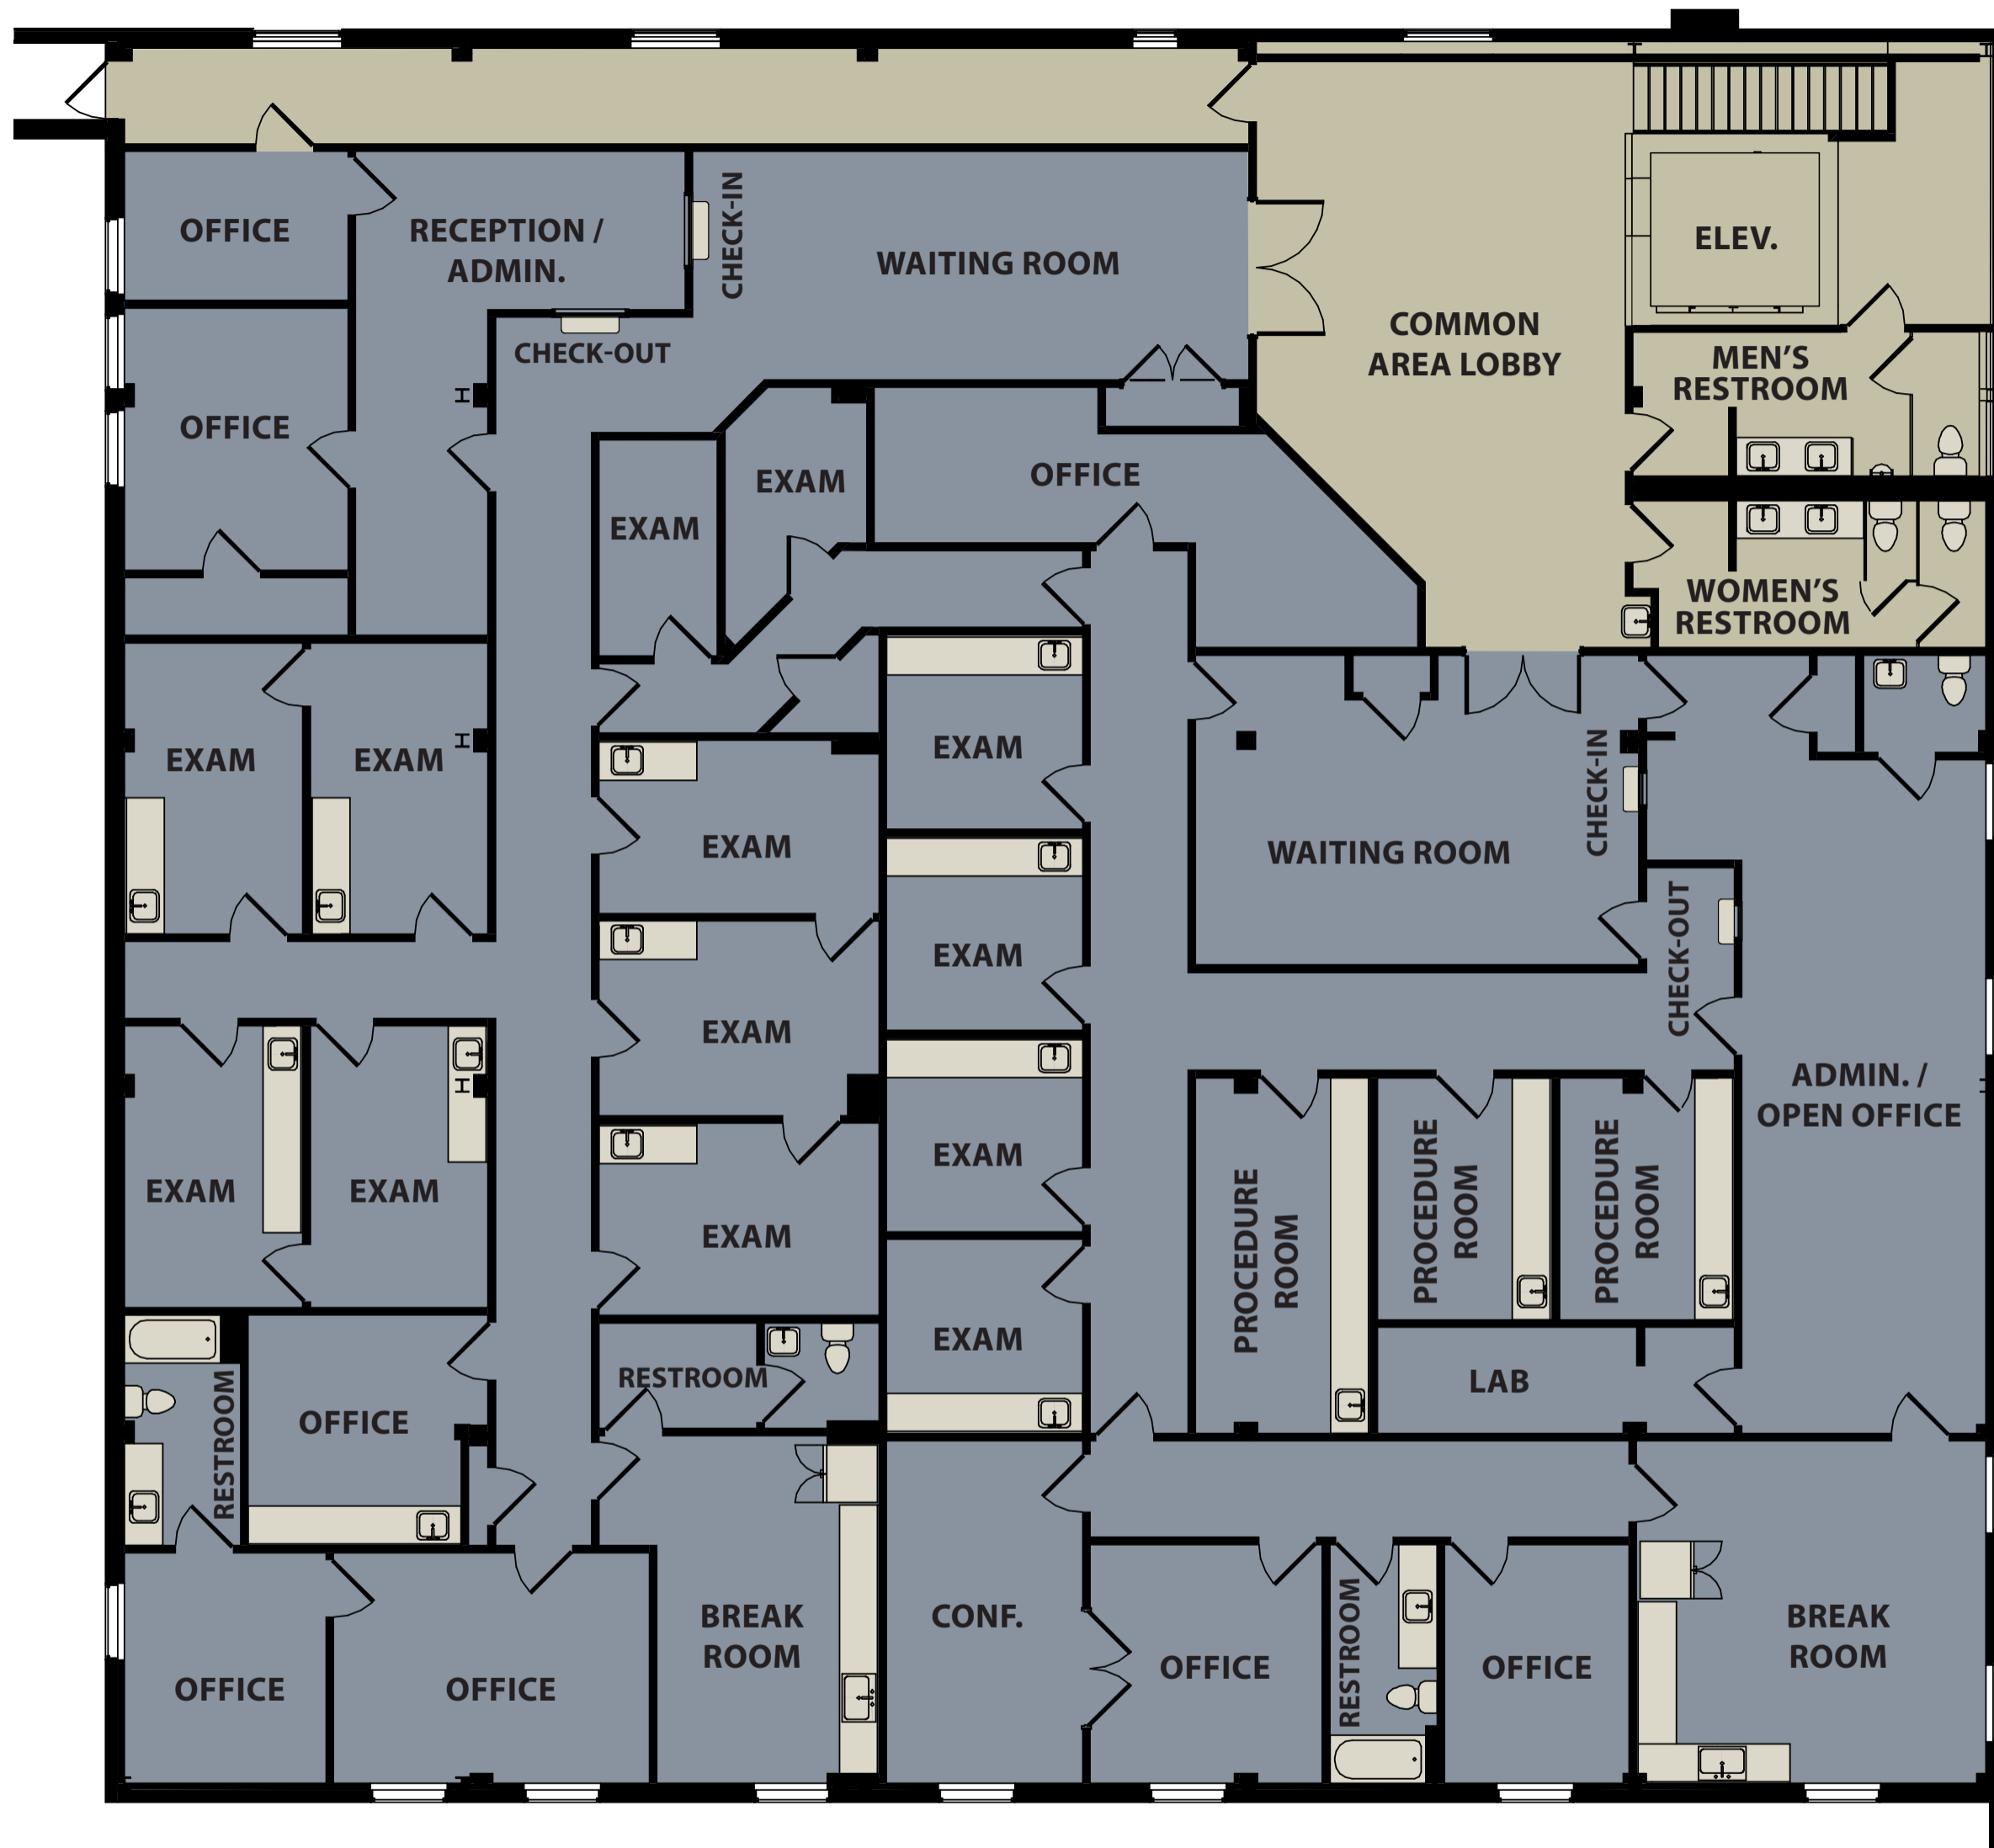

Leasing Plan - Suite 101

17 Long Avenue, Hamburg, New York

3,492 SF

Leasing Plan - Suite 200

17 Long Avenue, Hamburg, New York

10,053 SF

Leasing Plan - Suite 201

17 Long Avenue, Hamburg, New York

4,949 SF

Leasing Plan - Suite 202

17 Long Avenue, Hamburg, New York

5,104 SF