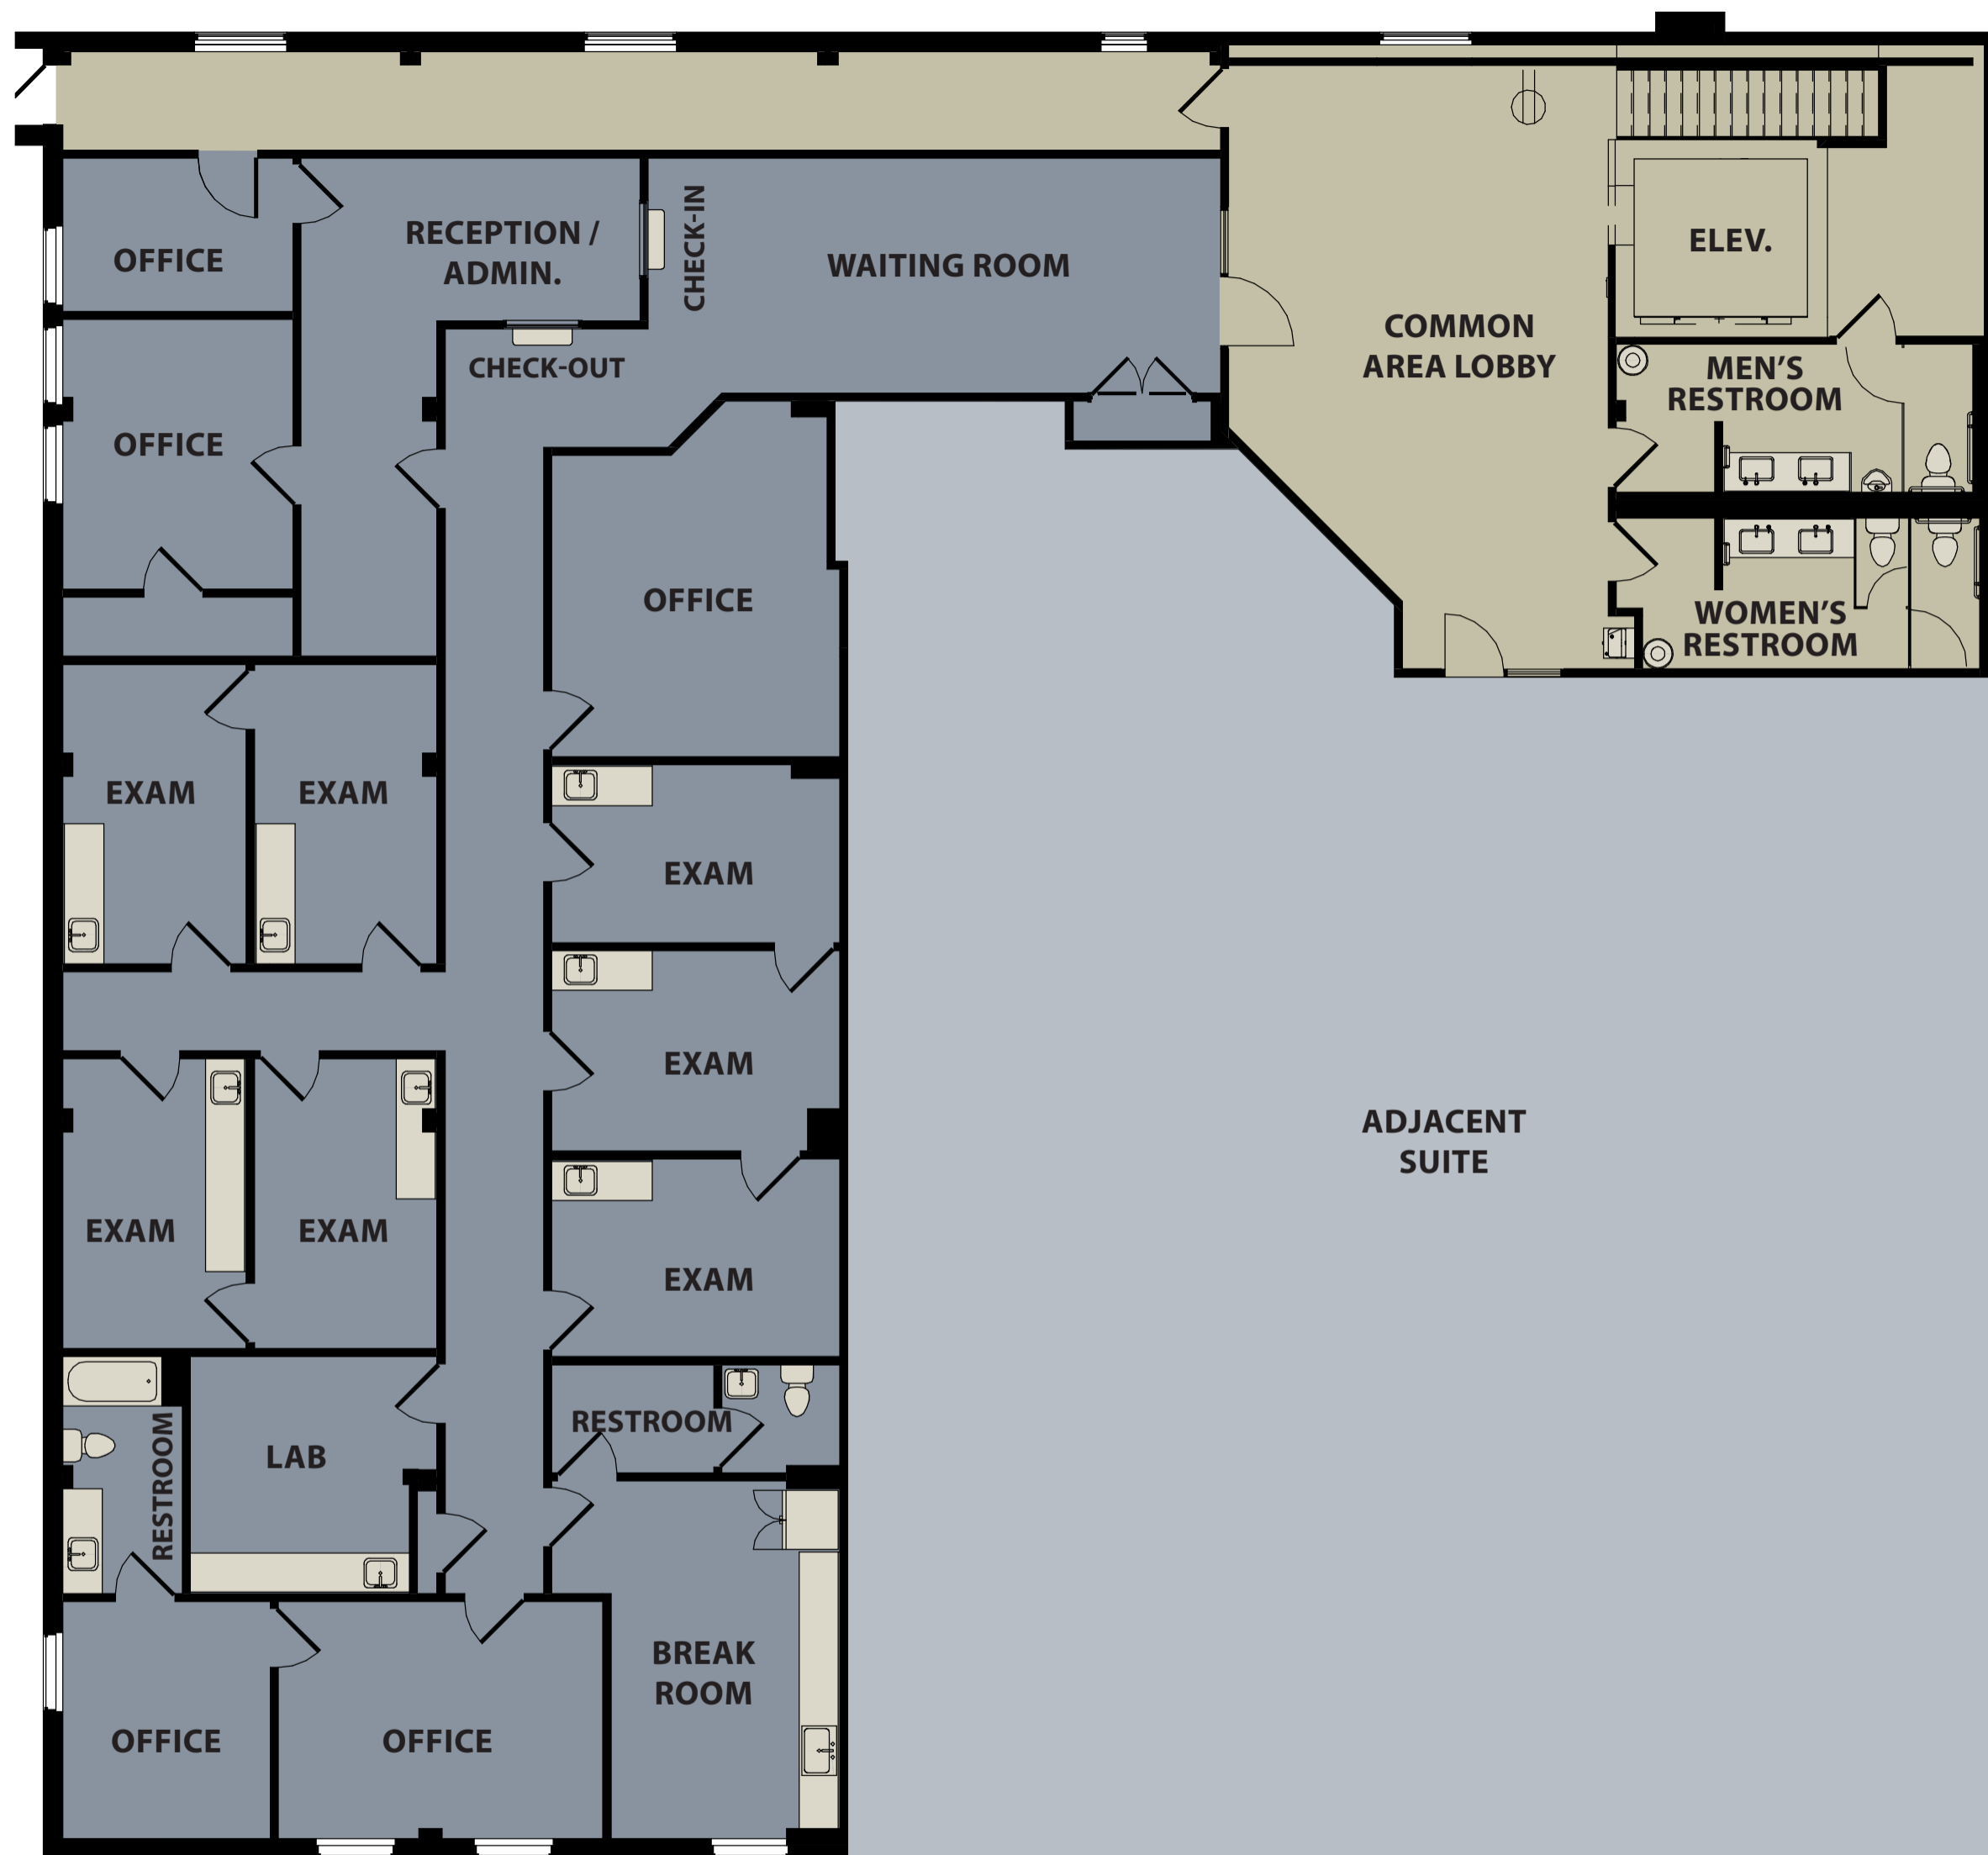

Leasing Plan - Suite 101

17 Long Avenue, Hamburg, New York

3,492 SF

Leasing Plan - Suite 200

17 Long Avenue, Hamburg, New York

10,053 SF

Leasing Plan - Suite 201

17 Long Avenue, Hamburg, New York

4,949 SF

Leasing Plan - Suite 202

17 Long Avenue, Hamburg, New York

5,104 SF