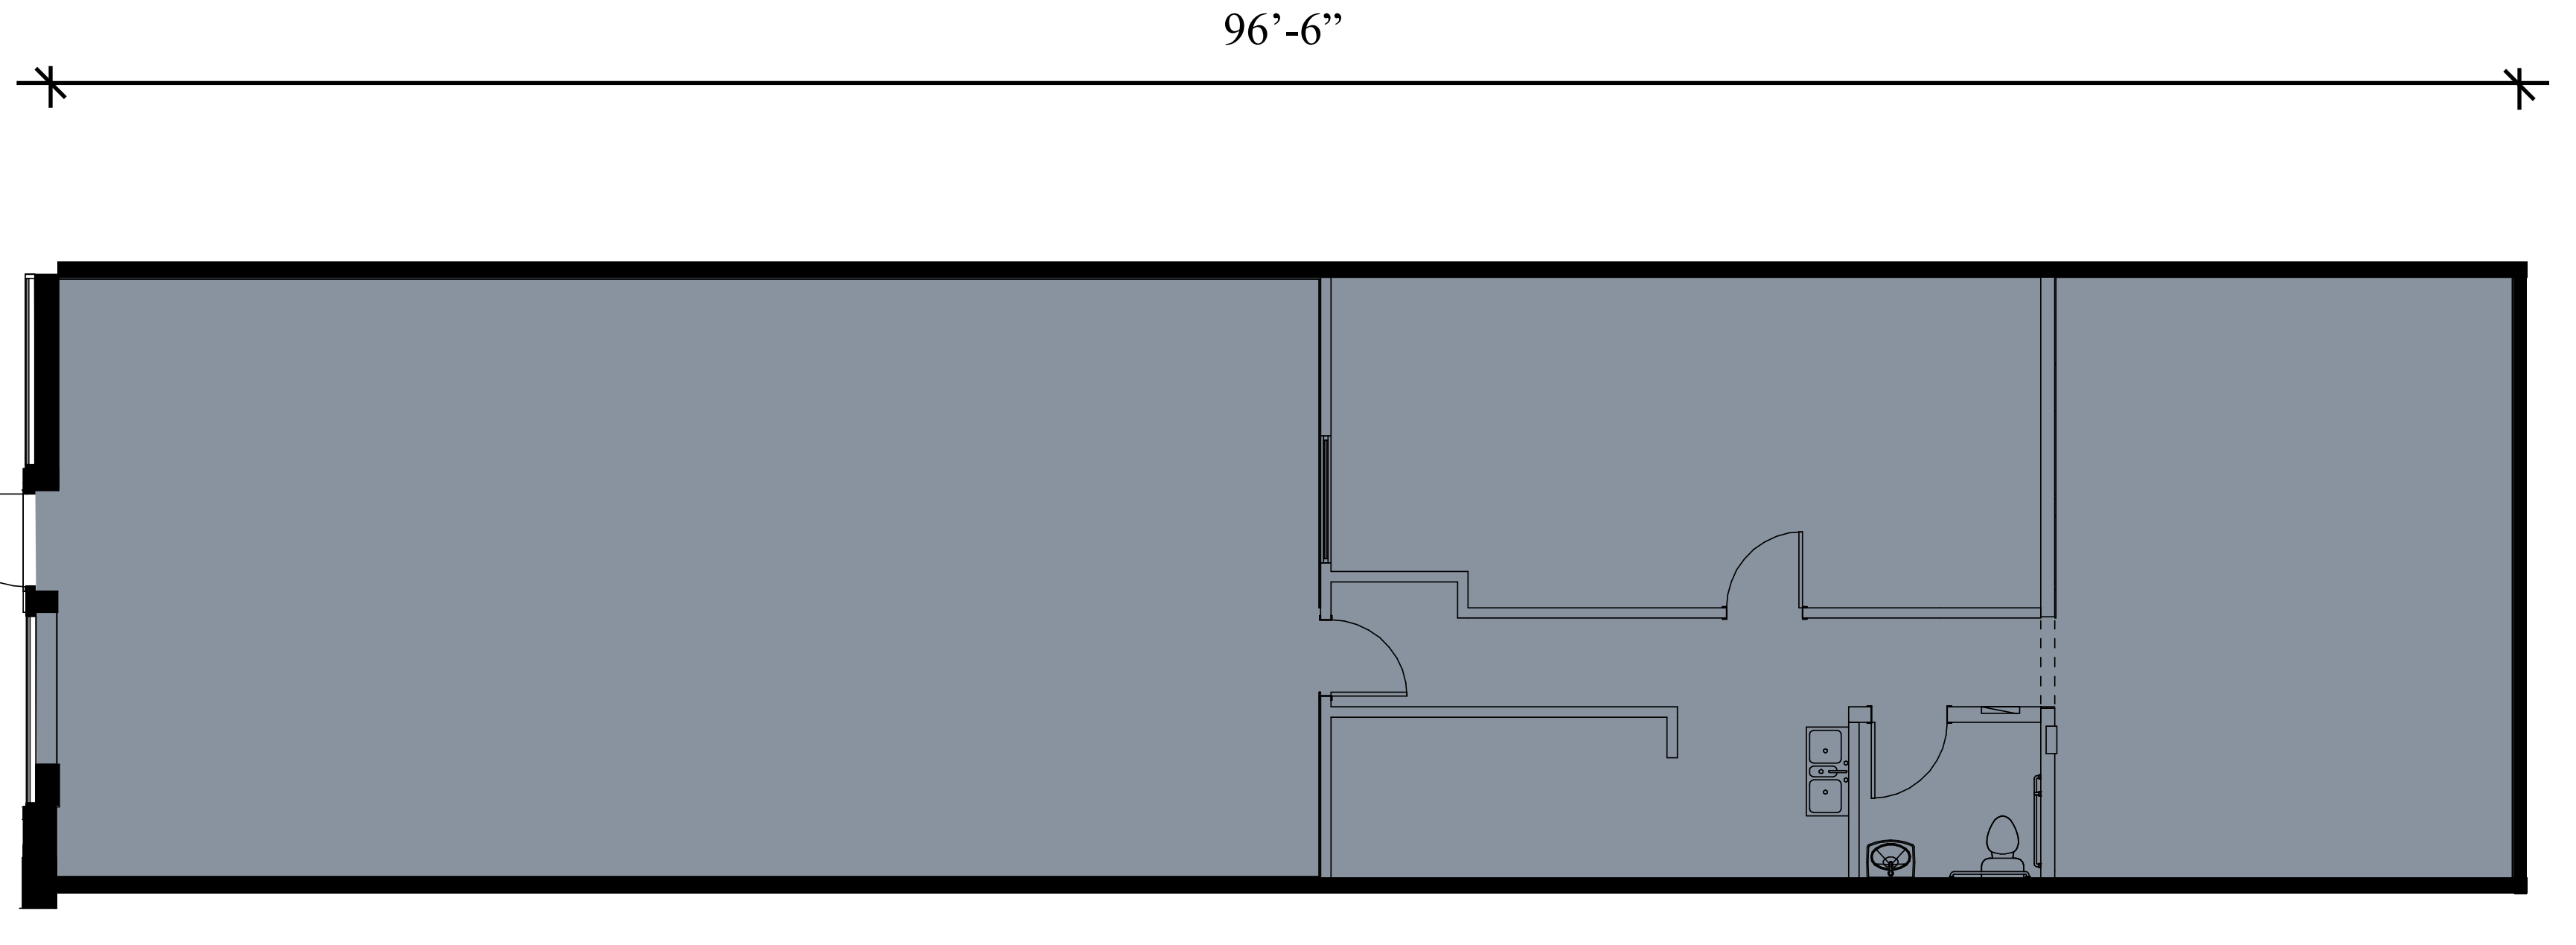

HAMBURG VILLAGE SQUARE LEASING PLAN

UNIT	TENANT INDEX
1.	95 Nutrition
2.	Buffalo Trim
3.	McDuffies Bakery
3A.	AVAILABLE 2,450 SF
3B.	AVAILABLE 3,100 SF
4.	The Harvest Lantern
4A.	AVAILABLE 2,455 SF
4B.	Young Nail & Spa
4C.	AVAILABLE 2,935 SF
7.	Best Self
9.	ZJ's Restaurant
11.	New Dragon
12.	H&R Block
13.	Biehler's Liquor
16.	Sherwin Williams
17.	Truth Women's Boutique
18.	Flicker Gifts
19.	Federal Meats
20.	Marie's Sewing Center
21.	Katz Jewelers
22.	Dollar Tree
23.	Formula 3 Fitness
24.	Southtown Salt Cave
25.	Rite Aid Pharmacy
179.	Growing Families Chiropractic

Unit 3A Leasing Plan

Hamburg Village Square, 140 Pine Street, Hamburg, New York

2,450 SF