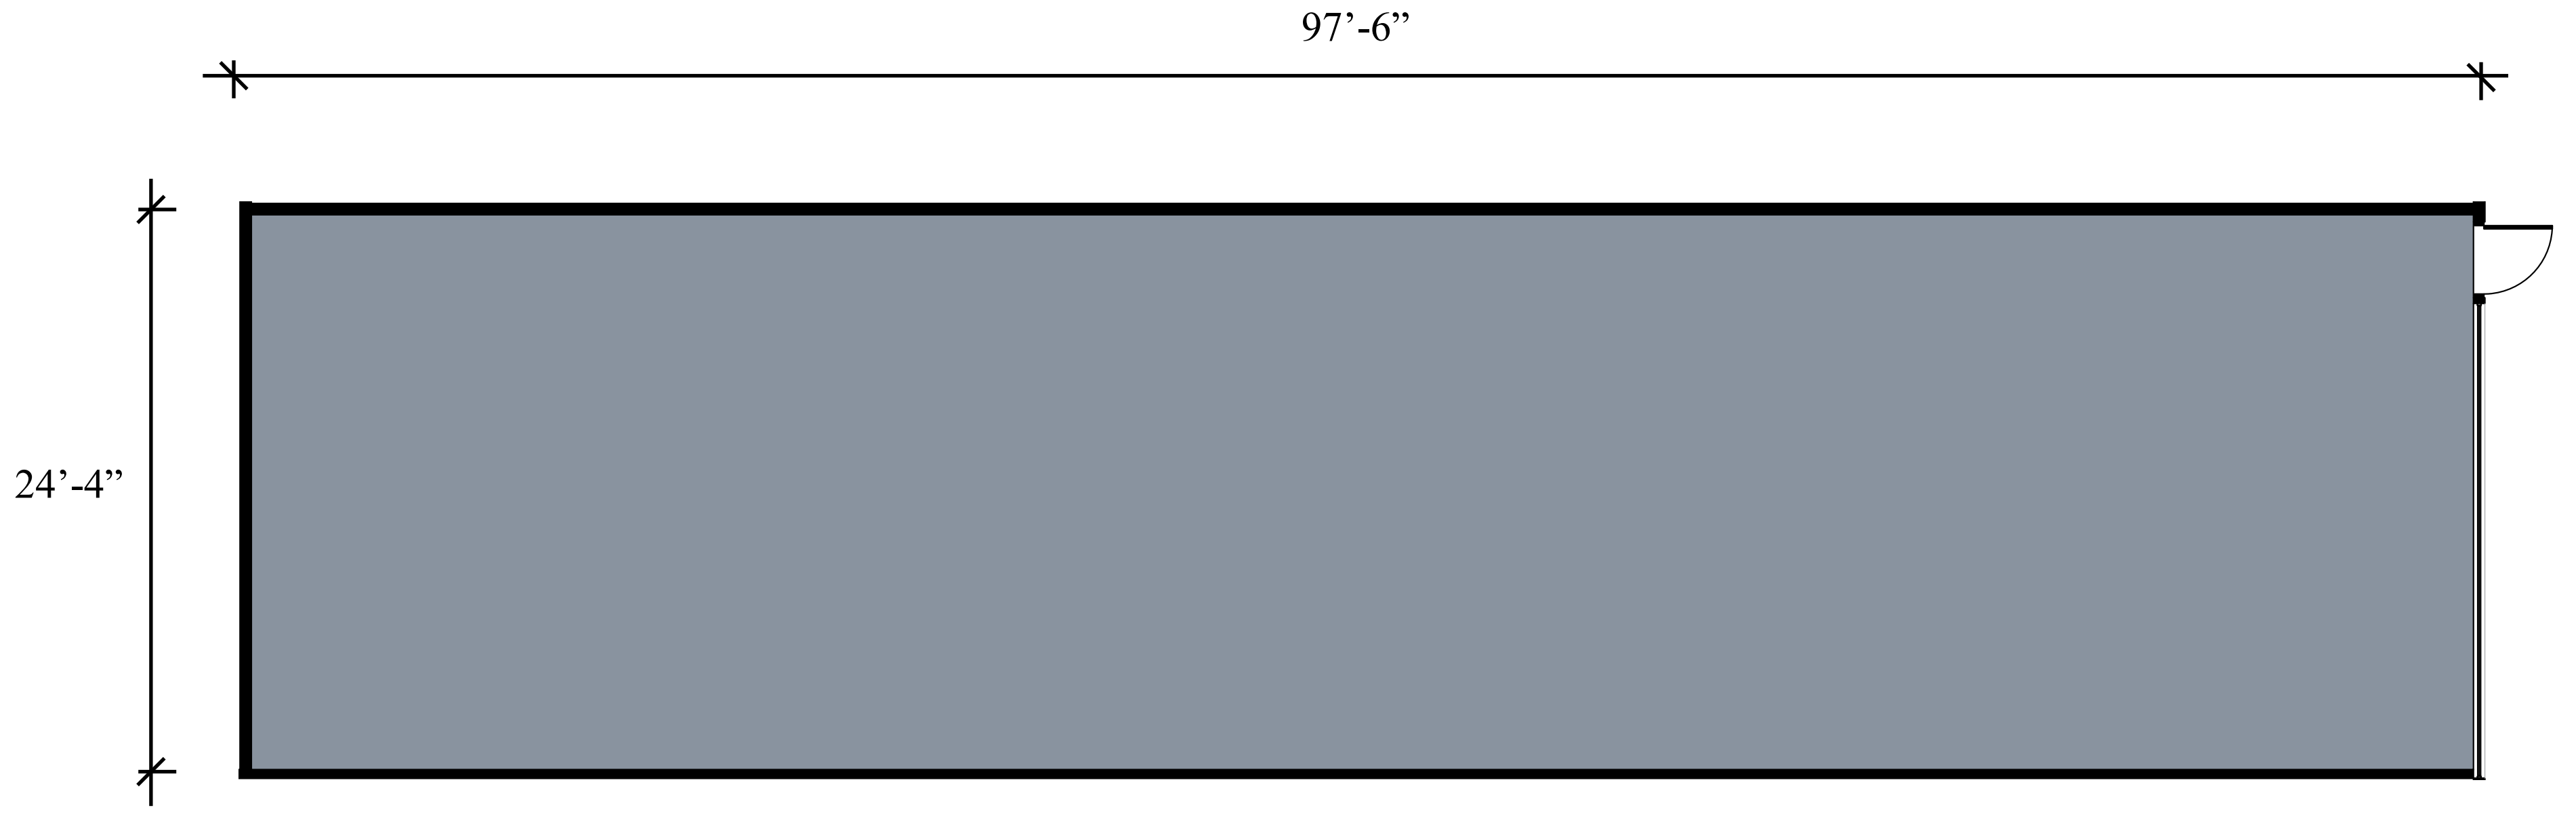

HAMBURG VILLAGE SQUARE LEASING PLAN

UNIT	TENANT INDEX
1.	95 Nutrition
2.	Buffalo Trim
3.	McDuffies Bakery
3A.	AVAILABLE 2,450 SF
3B.	AVAILABLE 3,100 SF
4.	The Harvest Lantern
4A.	AVAILABLE 2,455 SF
4B.	Young Nail & Spa
4C.	AVAILABLE 2,935 SF
7.	Best Self
9.	ZJ's Restaurant
11.	New Dragon
12.	H&R Block
13.	Biehler's Liquor
16.	Sherwin Williams
17.	Truth Women's Boutique
18.	Flicker Gifts
19.	Federal Meats
20.	Marie's Sewing Center
21.	Katz Jewelers
22.	Dollar Tree
23.	Formula 3 Fitness
24.	Southtown Salt Cave
25.	Rite Aid Pharmacy
179.	Growing Families Chiropractic

Unit 4A Leasing Plan

Hamburg Village Square, 140 Pine Street, Hamburg, New York

2,455 SF