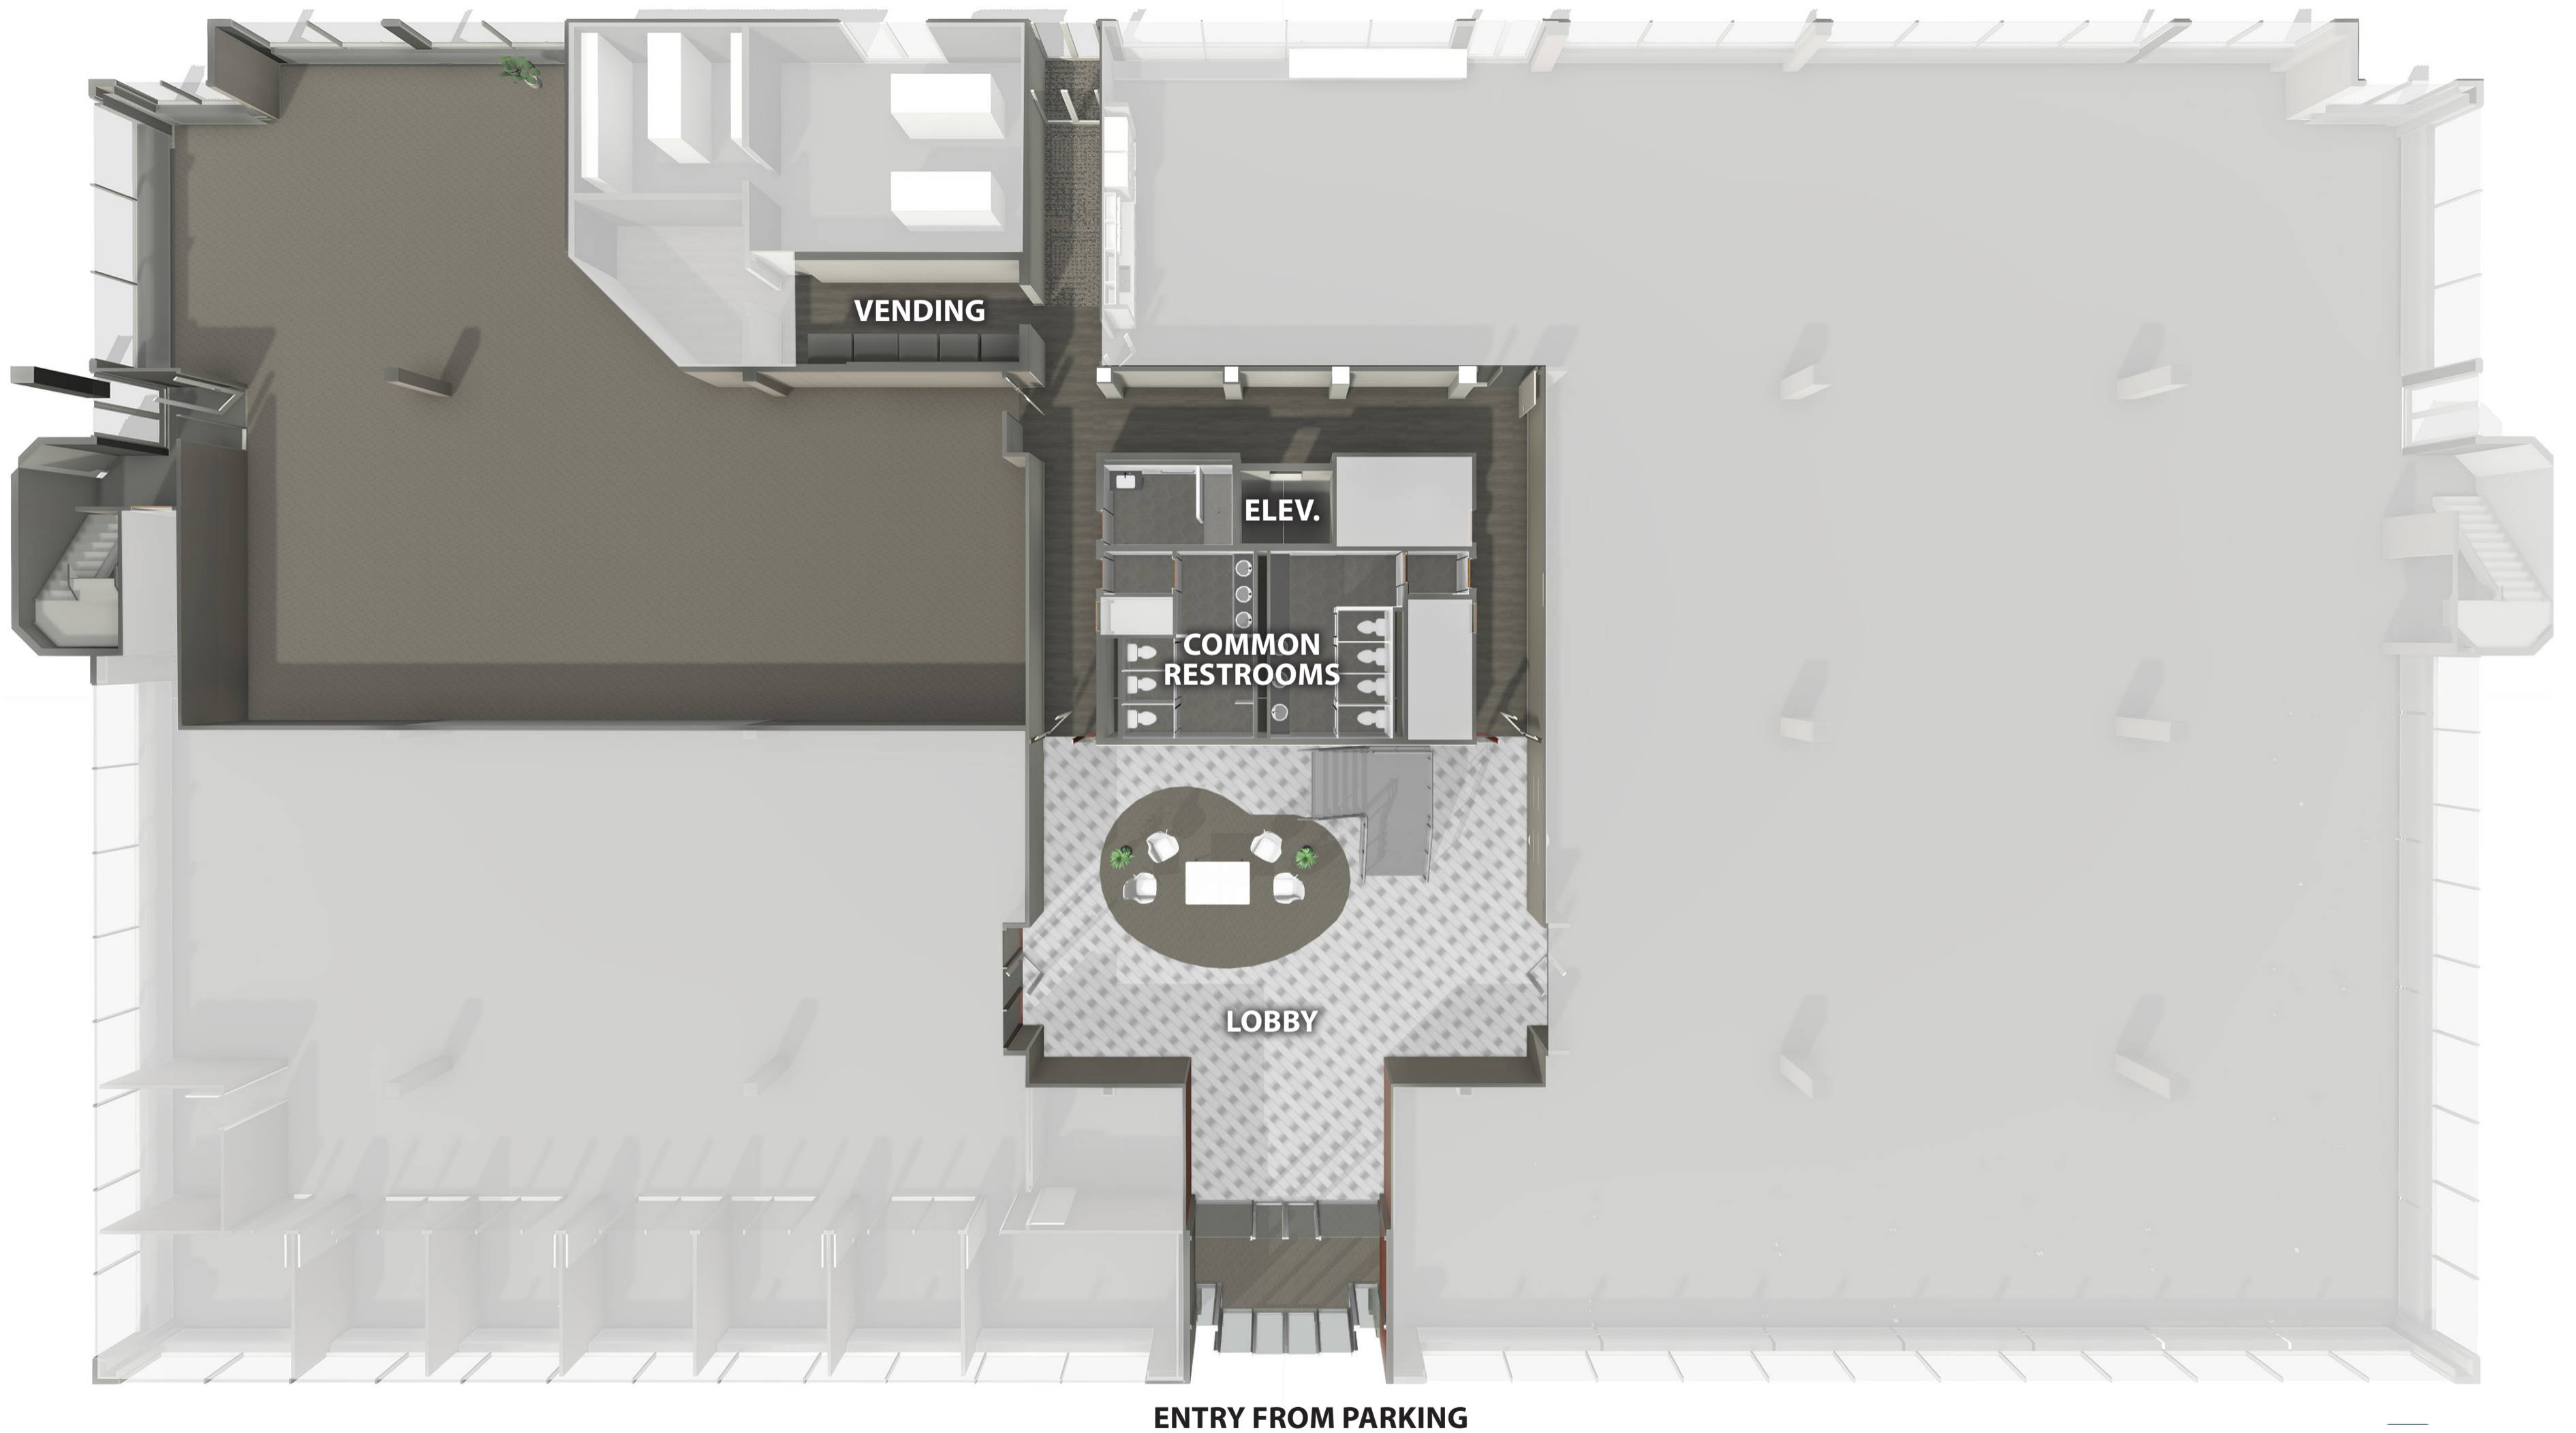

Proposed Suite 103 Leasing Plan with Sample Furniture Layout

140 John James Audubon Parkway, Amherst, New York

4,113 SF

Existing Suite 103 Leasing Plan

140 John James Audubon Parkway, Amherst, New York

4,113 SF