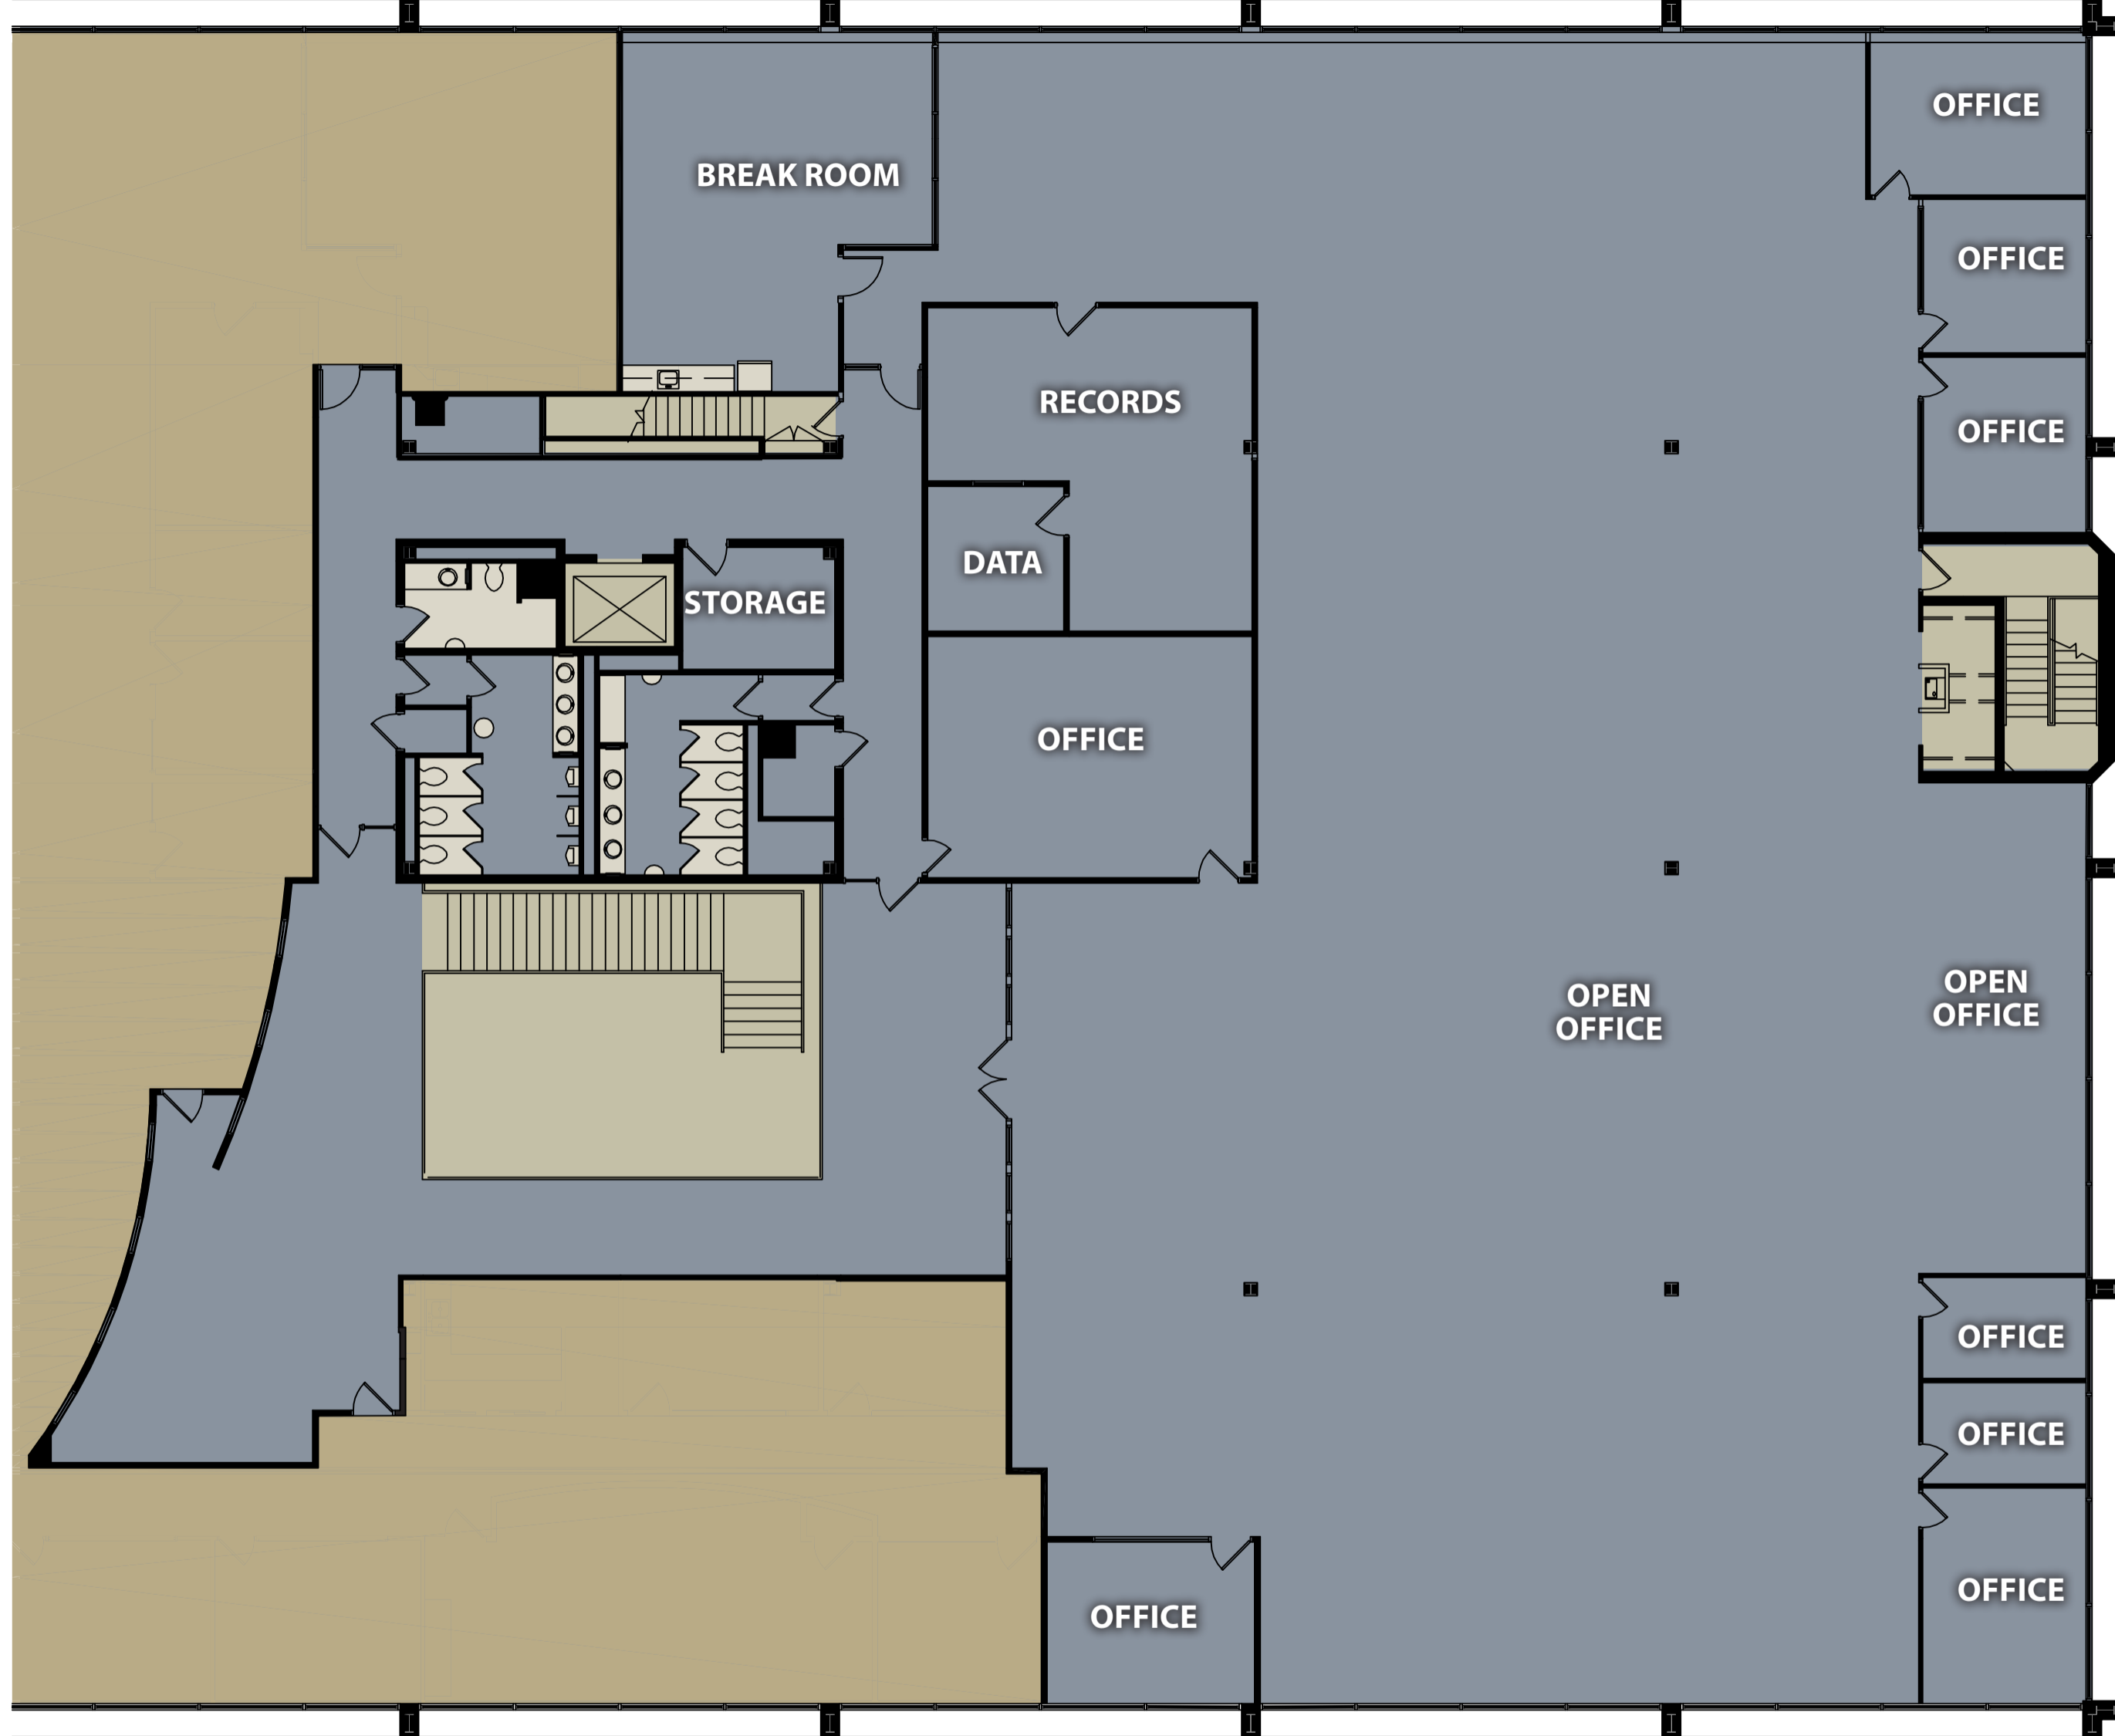

Existing Suite 200 Leasing Plan

140 John James Audubon Parkway, Amherst, New York

31,549 SF

Proposed Suite 200 Leasing Plan with Sample Furniture Layout

31,549 SF

140 John James Audubon Parkway, Amherst, New York

Proposed Suite 201 Leasing Plan

140 John James Audubon Parkway, Amherst, New York

16,859 SF

Proposed Suite 201 Leasing Plan with Sample Furniture Layout

16,859 SF

140 John James Audubon Parkway, Amherst, New York

Proposed Suite 202 Leasing Plan

140 John James Audubon Parkway, Amherst, New York

14,690 SF

Proposed Suite 202 Leasing Plan with Sample Furniture Layout

14,690 SF

140 John James Audubon Parkway, Amherst, New York