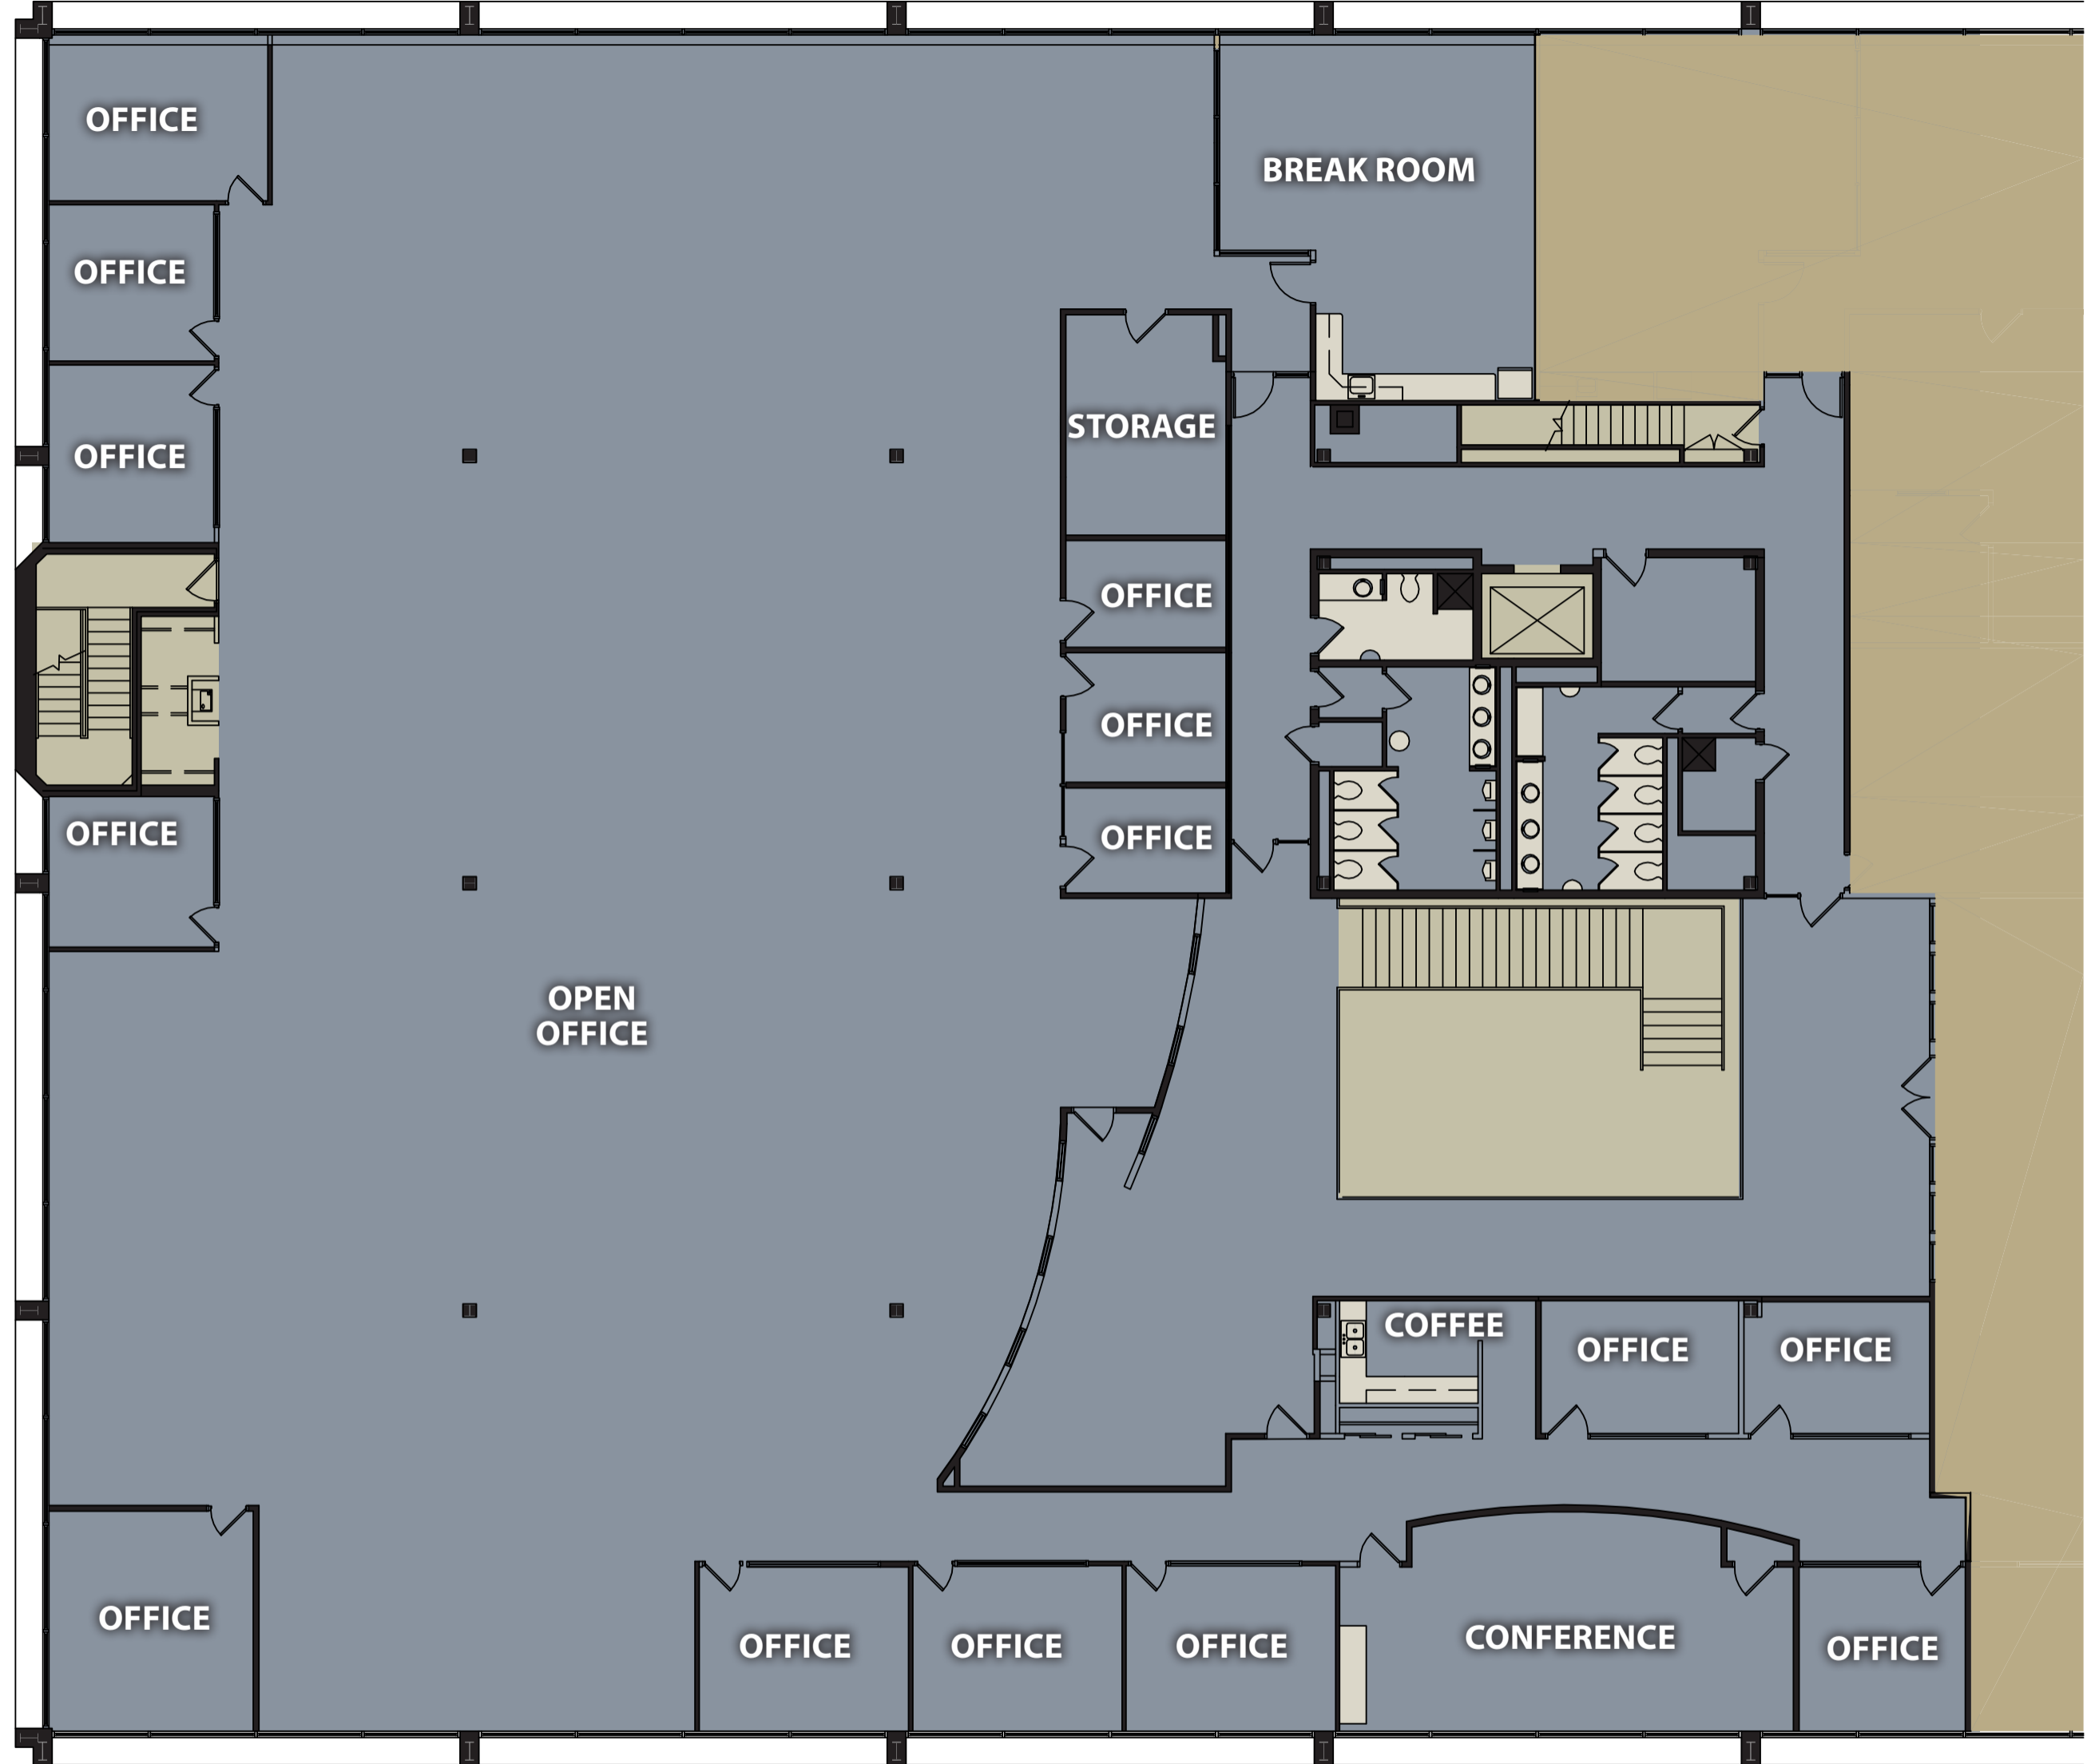

Existing Suite 200 Leasing Plan

140 John James Audubon Parkway, Amherst, New York

31,549 SF

Proposed Suite 200 Leasing Plan with Sample Furniture Layout

31,549 SF

140 John James Audubon Parkway, Amherst, New York

Proposed Suite 201 Leasing Plan

140 John James Audubon Parkway, Amherst, New York

16,859 SF

Proposed Suite 201 Leasing Plan with Sample Furniture Layout

16,859 SF

140 John James Audubon Parkway, Amherst, New York

Proposed Suite 202 Leasing Plan

140 John James Audubon Parkway, Amherst, New York

14,690 SF

Proposed Suite 202 Leasing Plan with Sample Furniture Layout

14,690 SF

140 John James Audubon Parkway, Amherst, New York