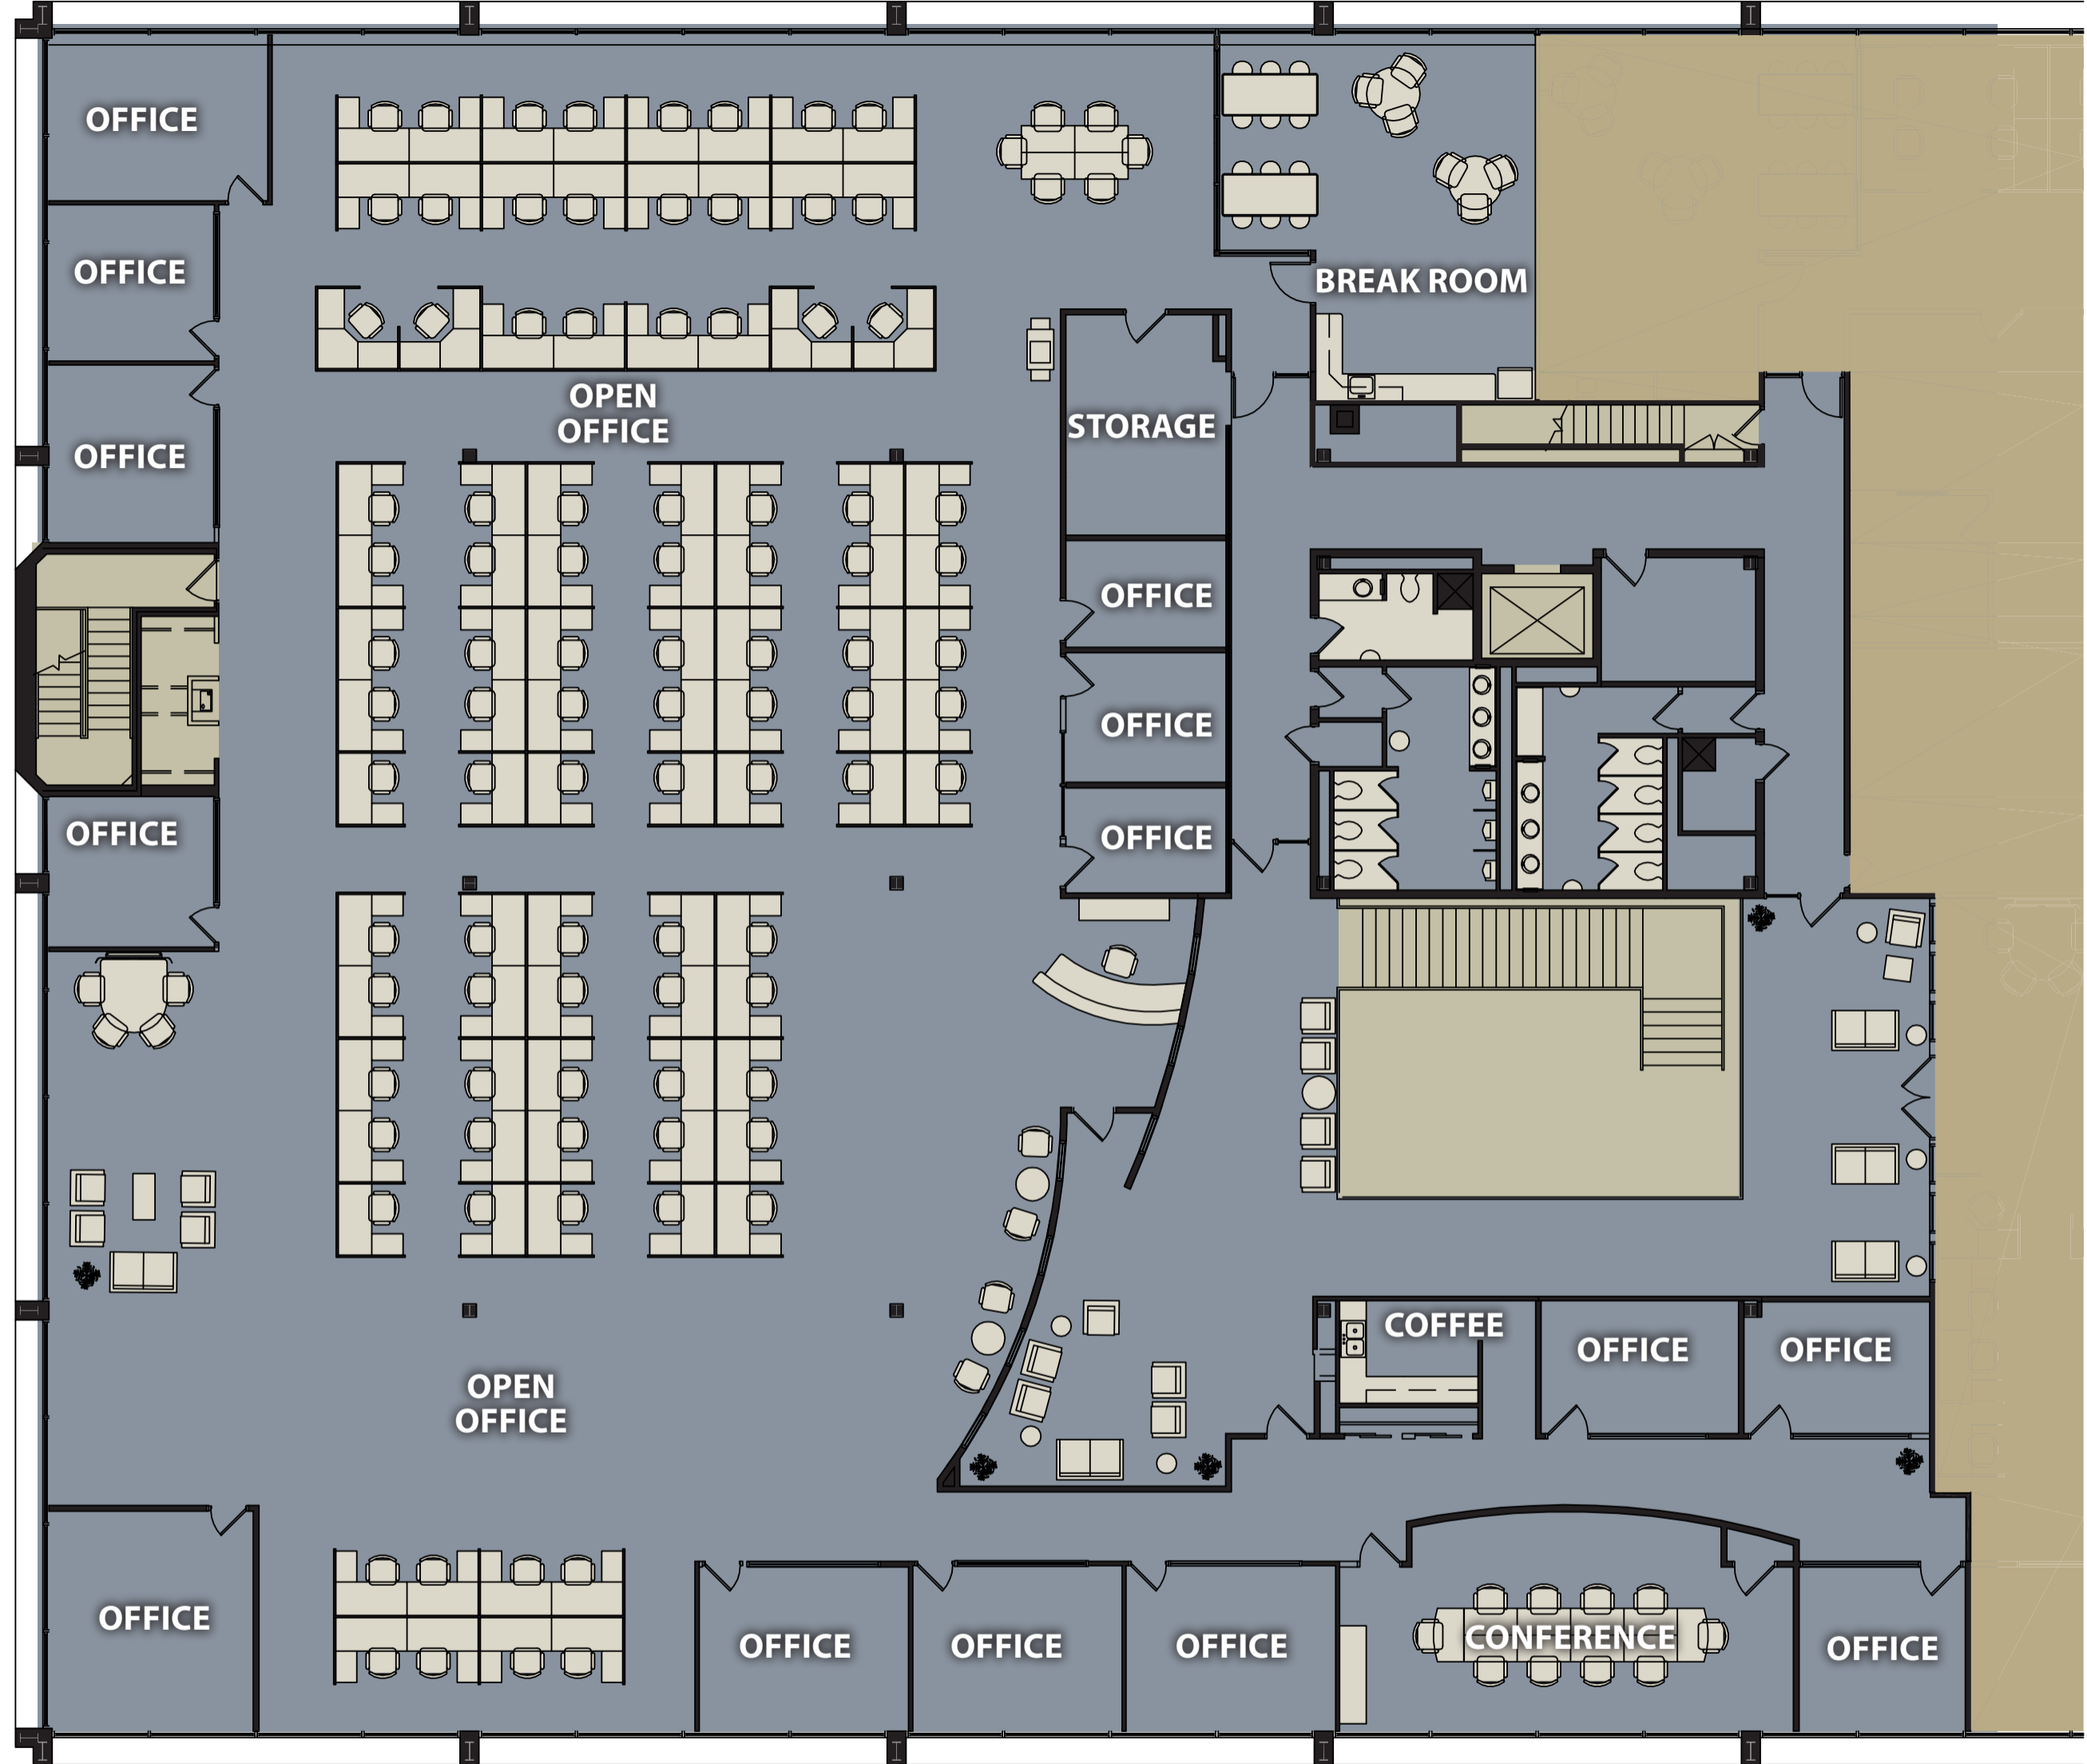

Existing Suite 200 Leasing Plan

140 John James Audubon Parkway, Amherst, New York

31,549 SF

Proposed Suite 200 Leasing Plan with Sample Furniture Layout

31,549 SF

140 John James Audubon Parkway, Amherst, New York

Proposed Suite 201 Leasing Plan

140 John James Audubon Parkway, Amherst, New York

16,859 SF

Proposed Suite 201 Leasing Plan with Sample Furniture Layout

16,859 SF

140 John James Audubon Parkway, Amherst, New York

Proposed Suite 202 Leasing Plan

140 John James Audubon Parkway, Amherst, New York

14,690 SF

Proposed Suite 202 Leasing Plan with Sample Furniture Layout

14,690 SF

140 John James Audubon Parkway, Amherst, New York