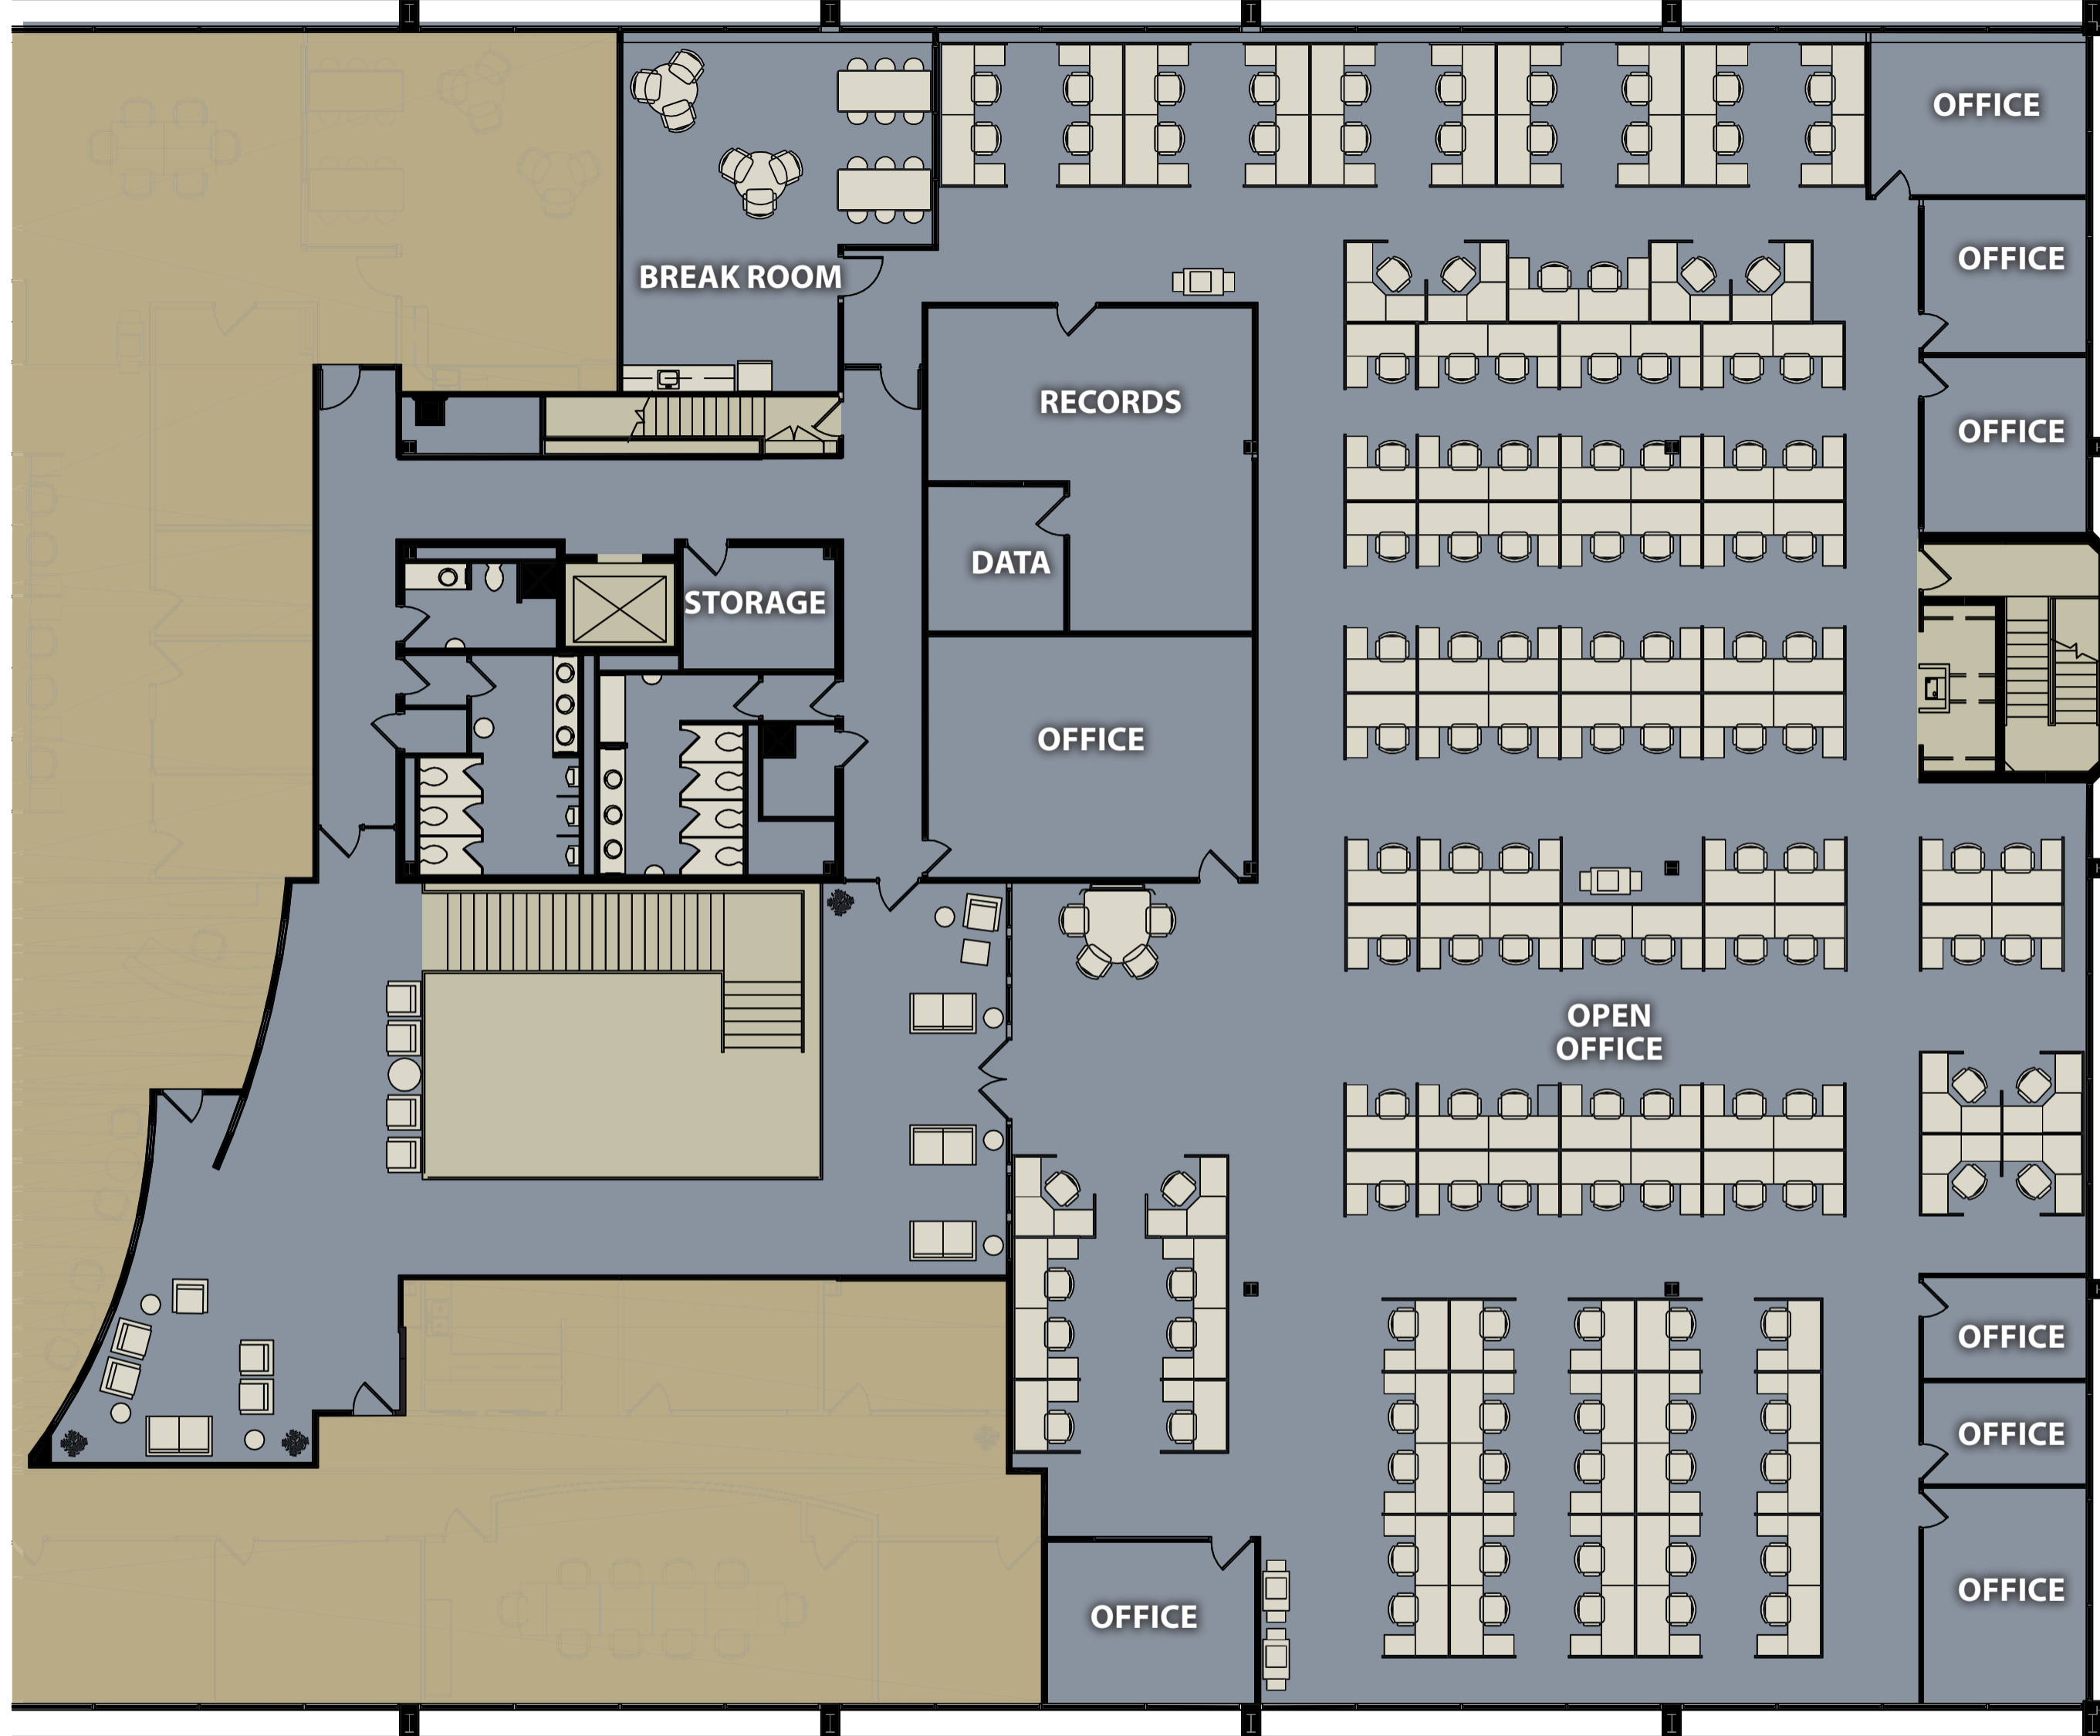

Existing Suite 200 Leasing Plan

140 John James Audubon Parkway, Amherst, New York

31,549 SF

Proposed Suite 200 Leasing Plan with Sample Furniture Layout

31,549 SF

140 John James Audubon Parkway, Amherst, New York

Proposed Suite 201 Leasing Plan

140 John James Audubon Parkway, Amherst, New York

16,859 SF

Proposed Suite 201 Leasing Plan with Sample Furniture Layout

16,859 SF

140 John James Audubon Parkway, Amherst, New York

Proposed Suite 202 Leasing Plan

140 John James Audubon Parkway, Amherst, New York

14,690 SF

Proposed Suite 202 Leasing Plan with Sample Furniture Layout

14,690 SF

140 John James Audubon Parkway, Amherst, New York