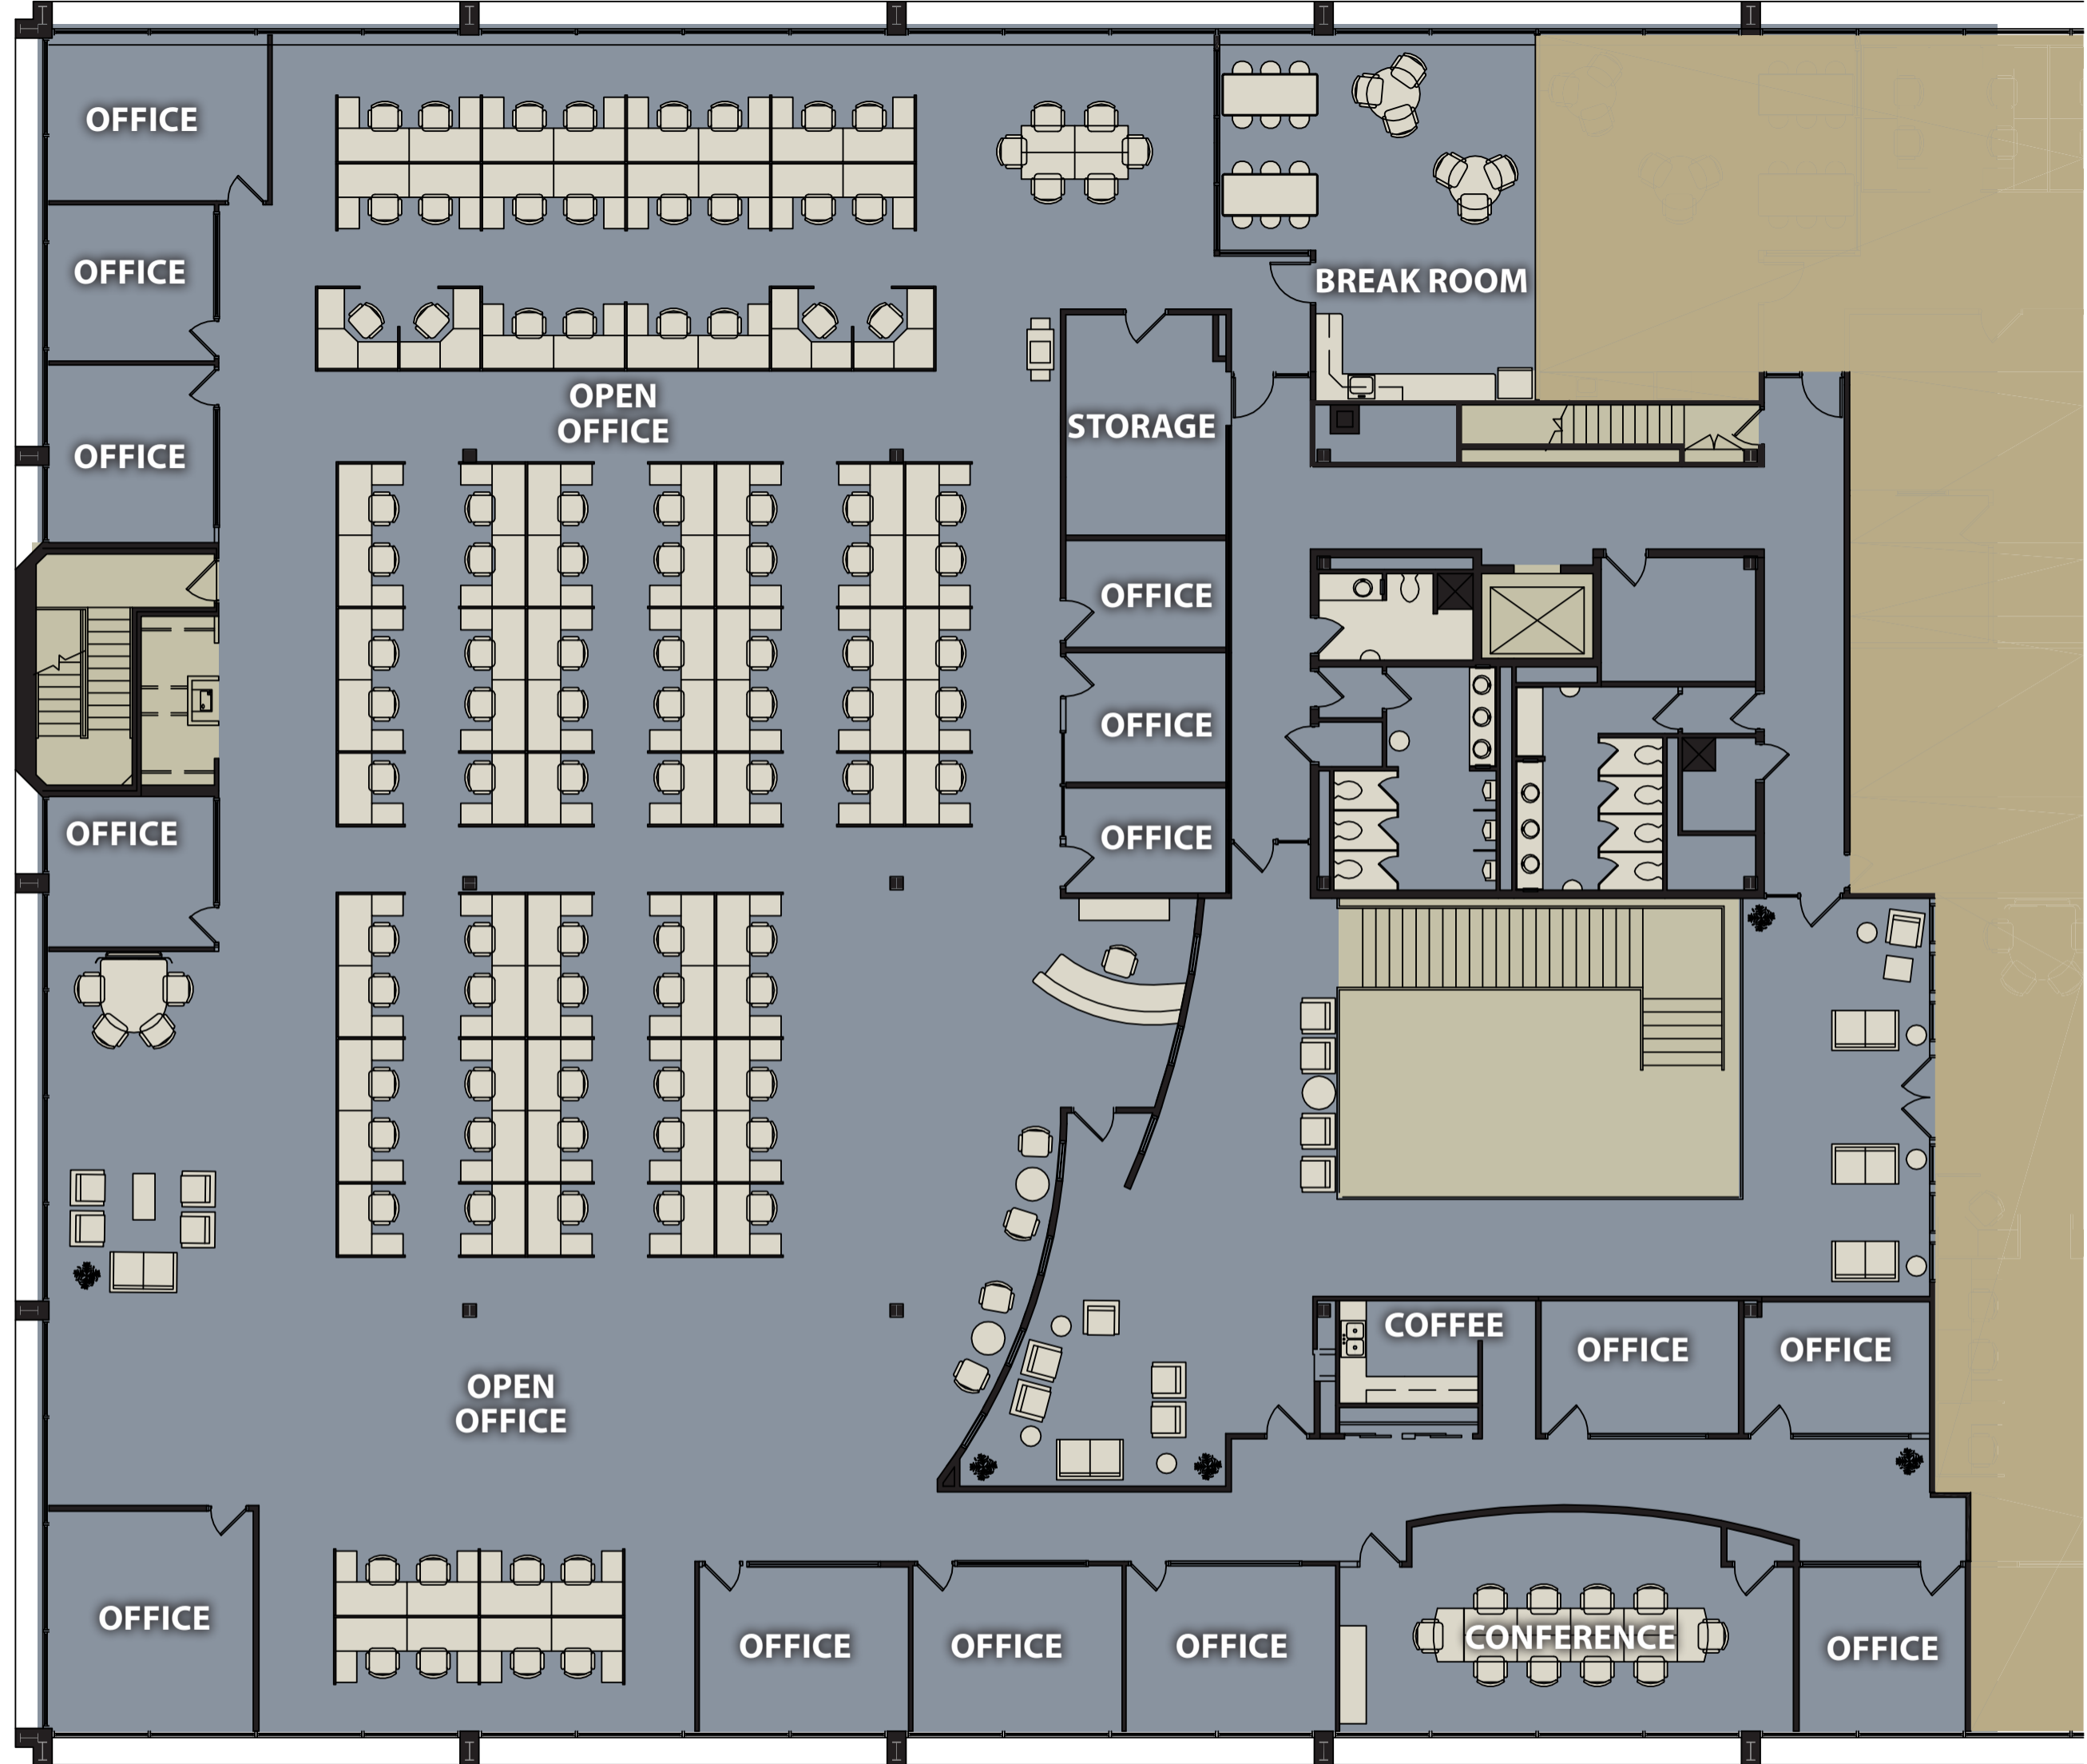

# Existing Suite 200 Leasing Plan

140 John James Audubon Parkway, Amherst, New York

31,549 SF

Proposed Suite 200 Leasing Plan with Sample Furniture Layout

31,549 SF

140 John James Audubon Parkway, Amherst, New York

# Proposed Suite 201 Leasing Plan

140 John James Audubon Parkway, Amherst, New York

16,859 SF

Proposed Suite 201 Leasing Plan with Sample Furniture Layout

16,859 SF

140 John James Audubon Parkway, Amherst, New York

# Proposed Suite 202 Leasing Plan

140 John James Audubon Parkway, Amherst, New York

14,690 SF

Proposed Suite 202 Leasing Plan with Sample Furniture Layout

14,690 SF

140 John James Audubon Parkway, Amherst, New York