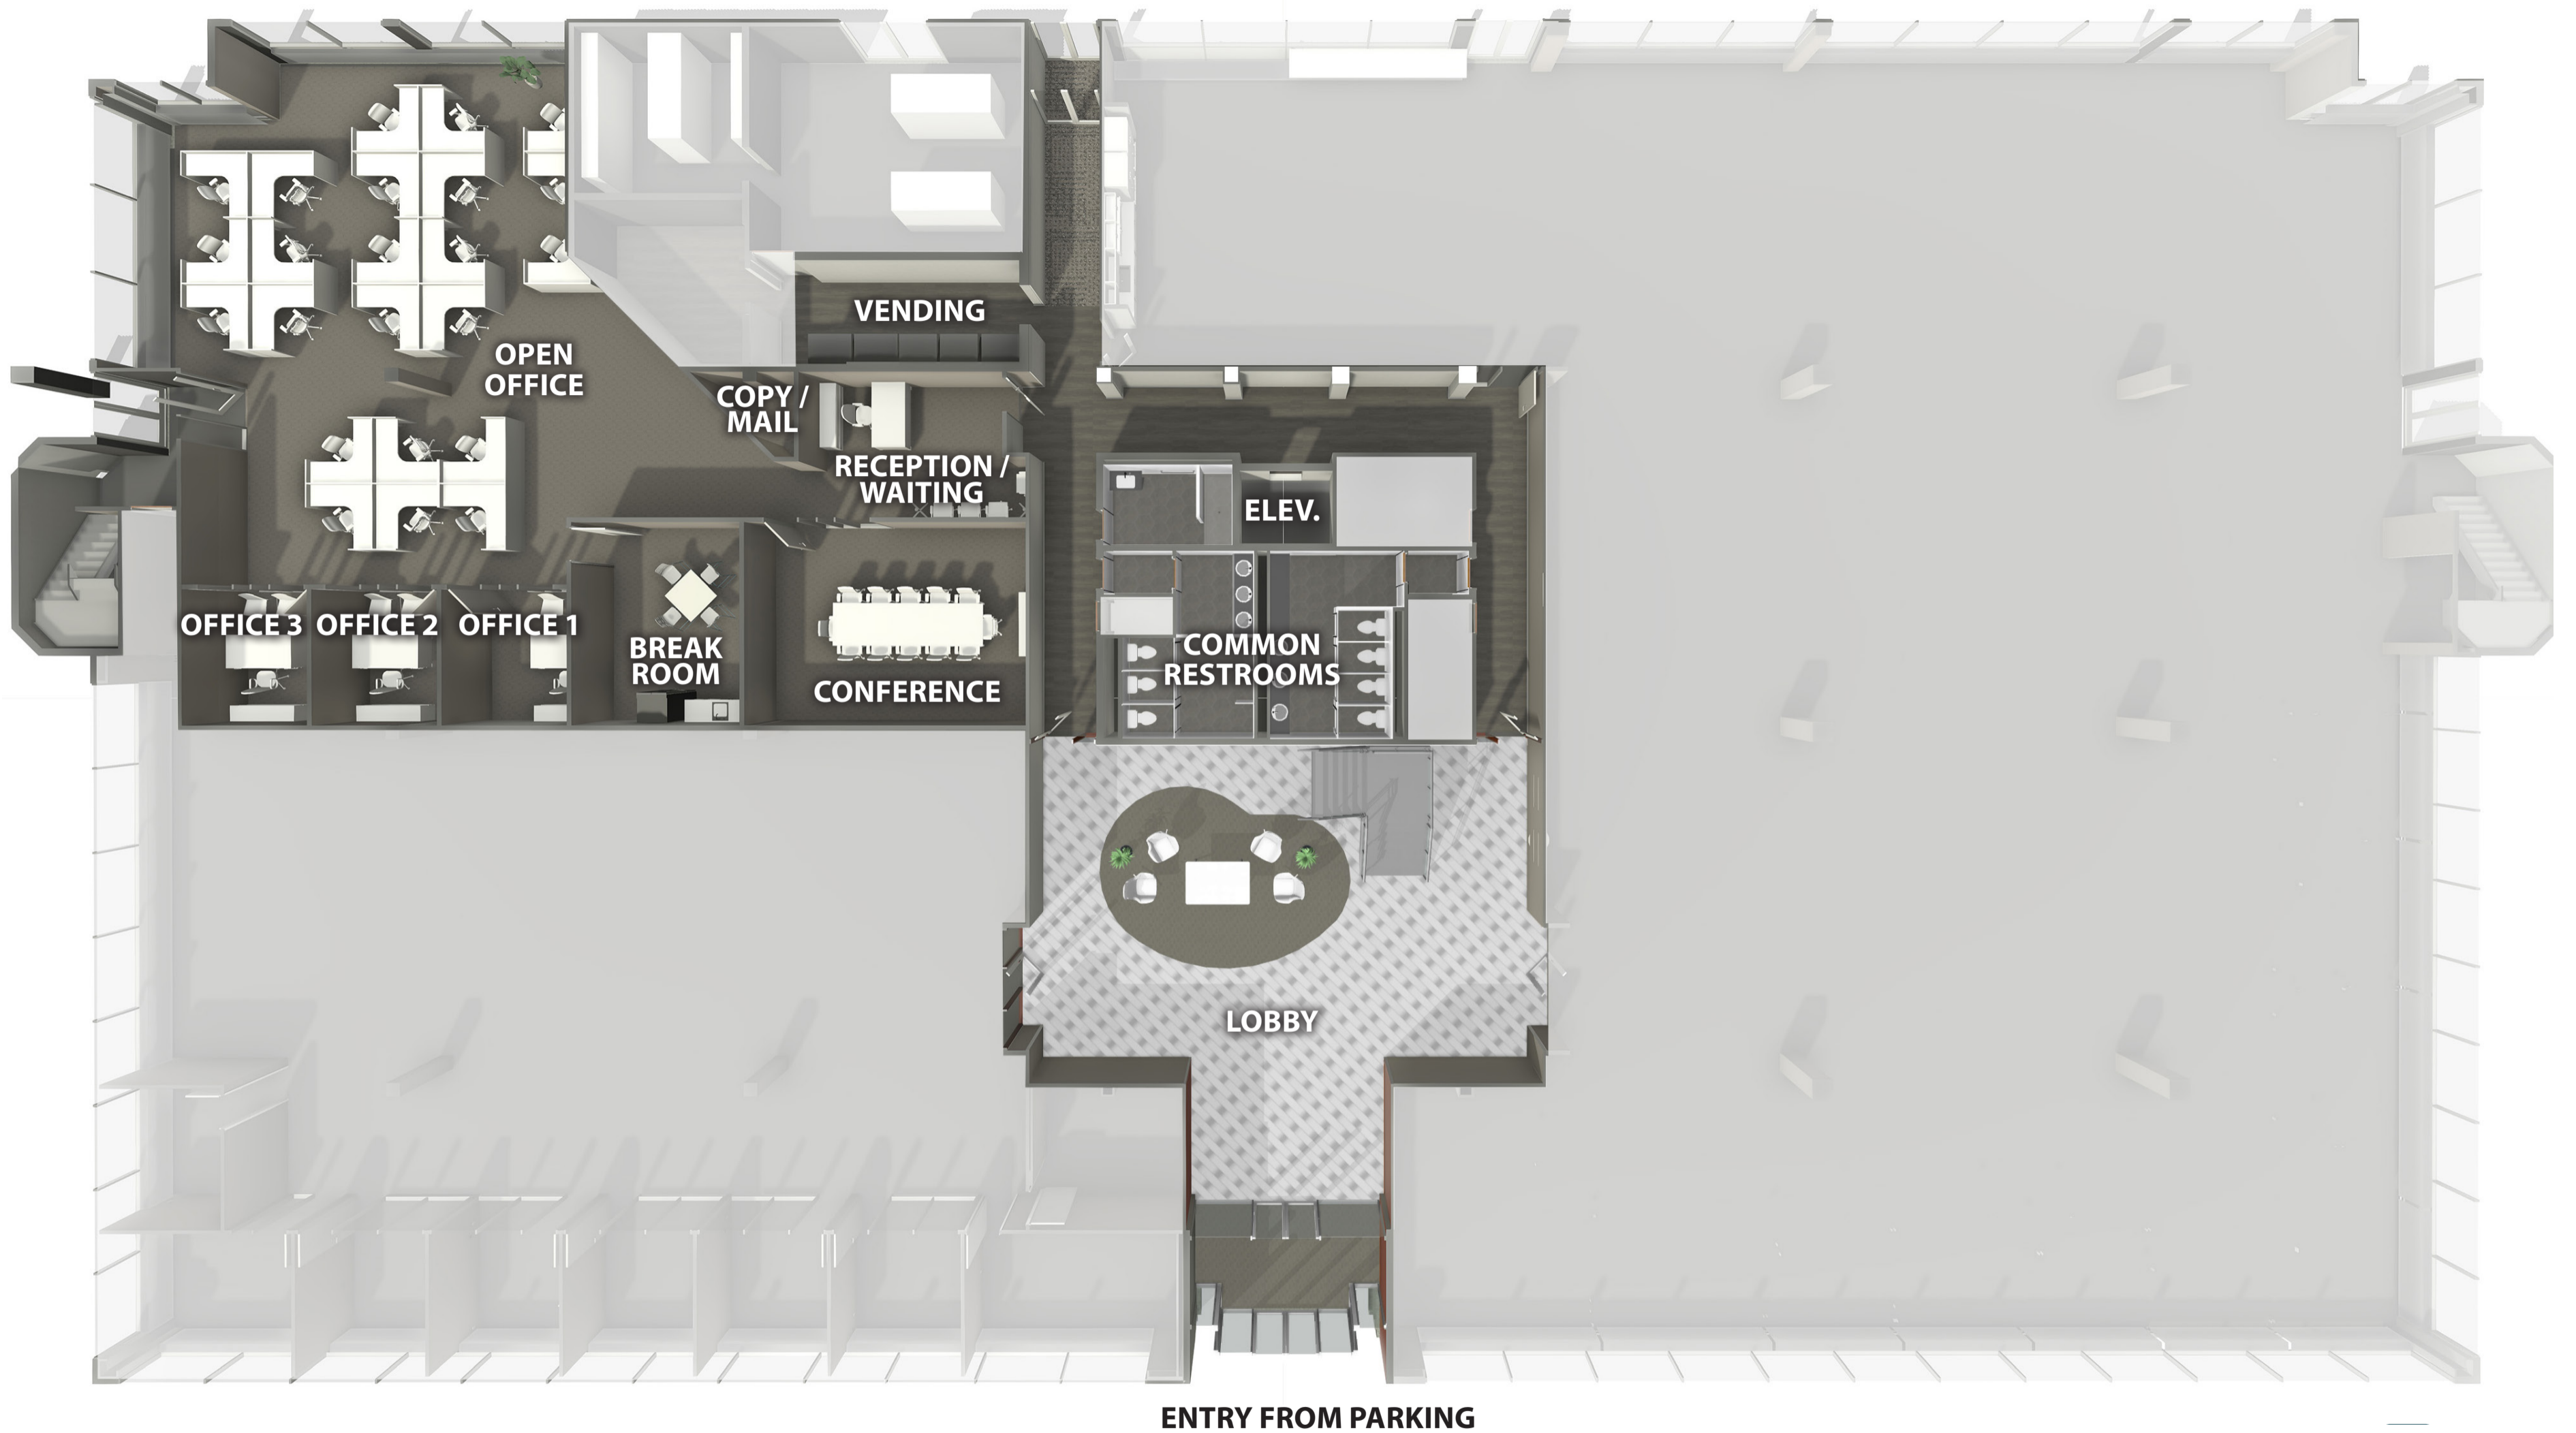

## Proposed Suite 103 Leasing Plan with Sample Furniture Layout

140 John James Audubon Parkway, Amherst, New York

4,113 SF

# Existing Suite 200 Leasing Plan

140 John James Audubon Parkway, Amherst, New York

31,549 SF

Proposed Suite 200 Leasing Plan with Sample Furniture Layout

31,549 SF

140 John James Audubon Parkway, Amherst, New York

# Proposed Suite 201 Leasing Plan

140 John James Audubon Parkway, Amherst, New York

16,859 SF

Proposed Suite 201 Leasing Plan with Sample Furniture Layout

16,859 SF

140 John James Audubon Parkway, Amherst, New York

# Proposed Suite 202 Leasing Plan

140 John James Audubon Parkway, Amherst, New York

14,690 SF

Proposed Suite 202 Leasing Plan with Sample Furniture Layout

14,690 SF

140 John James Audubon Parkway, Amherst, New York