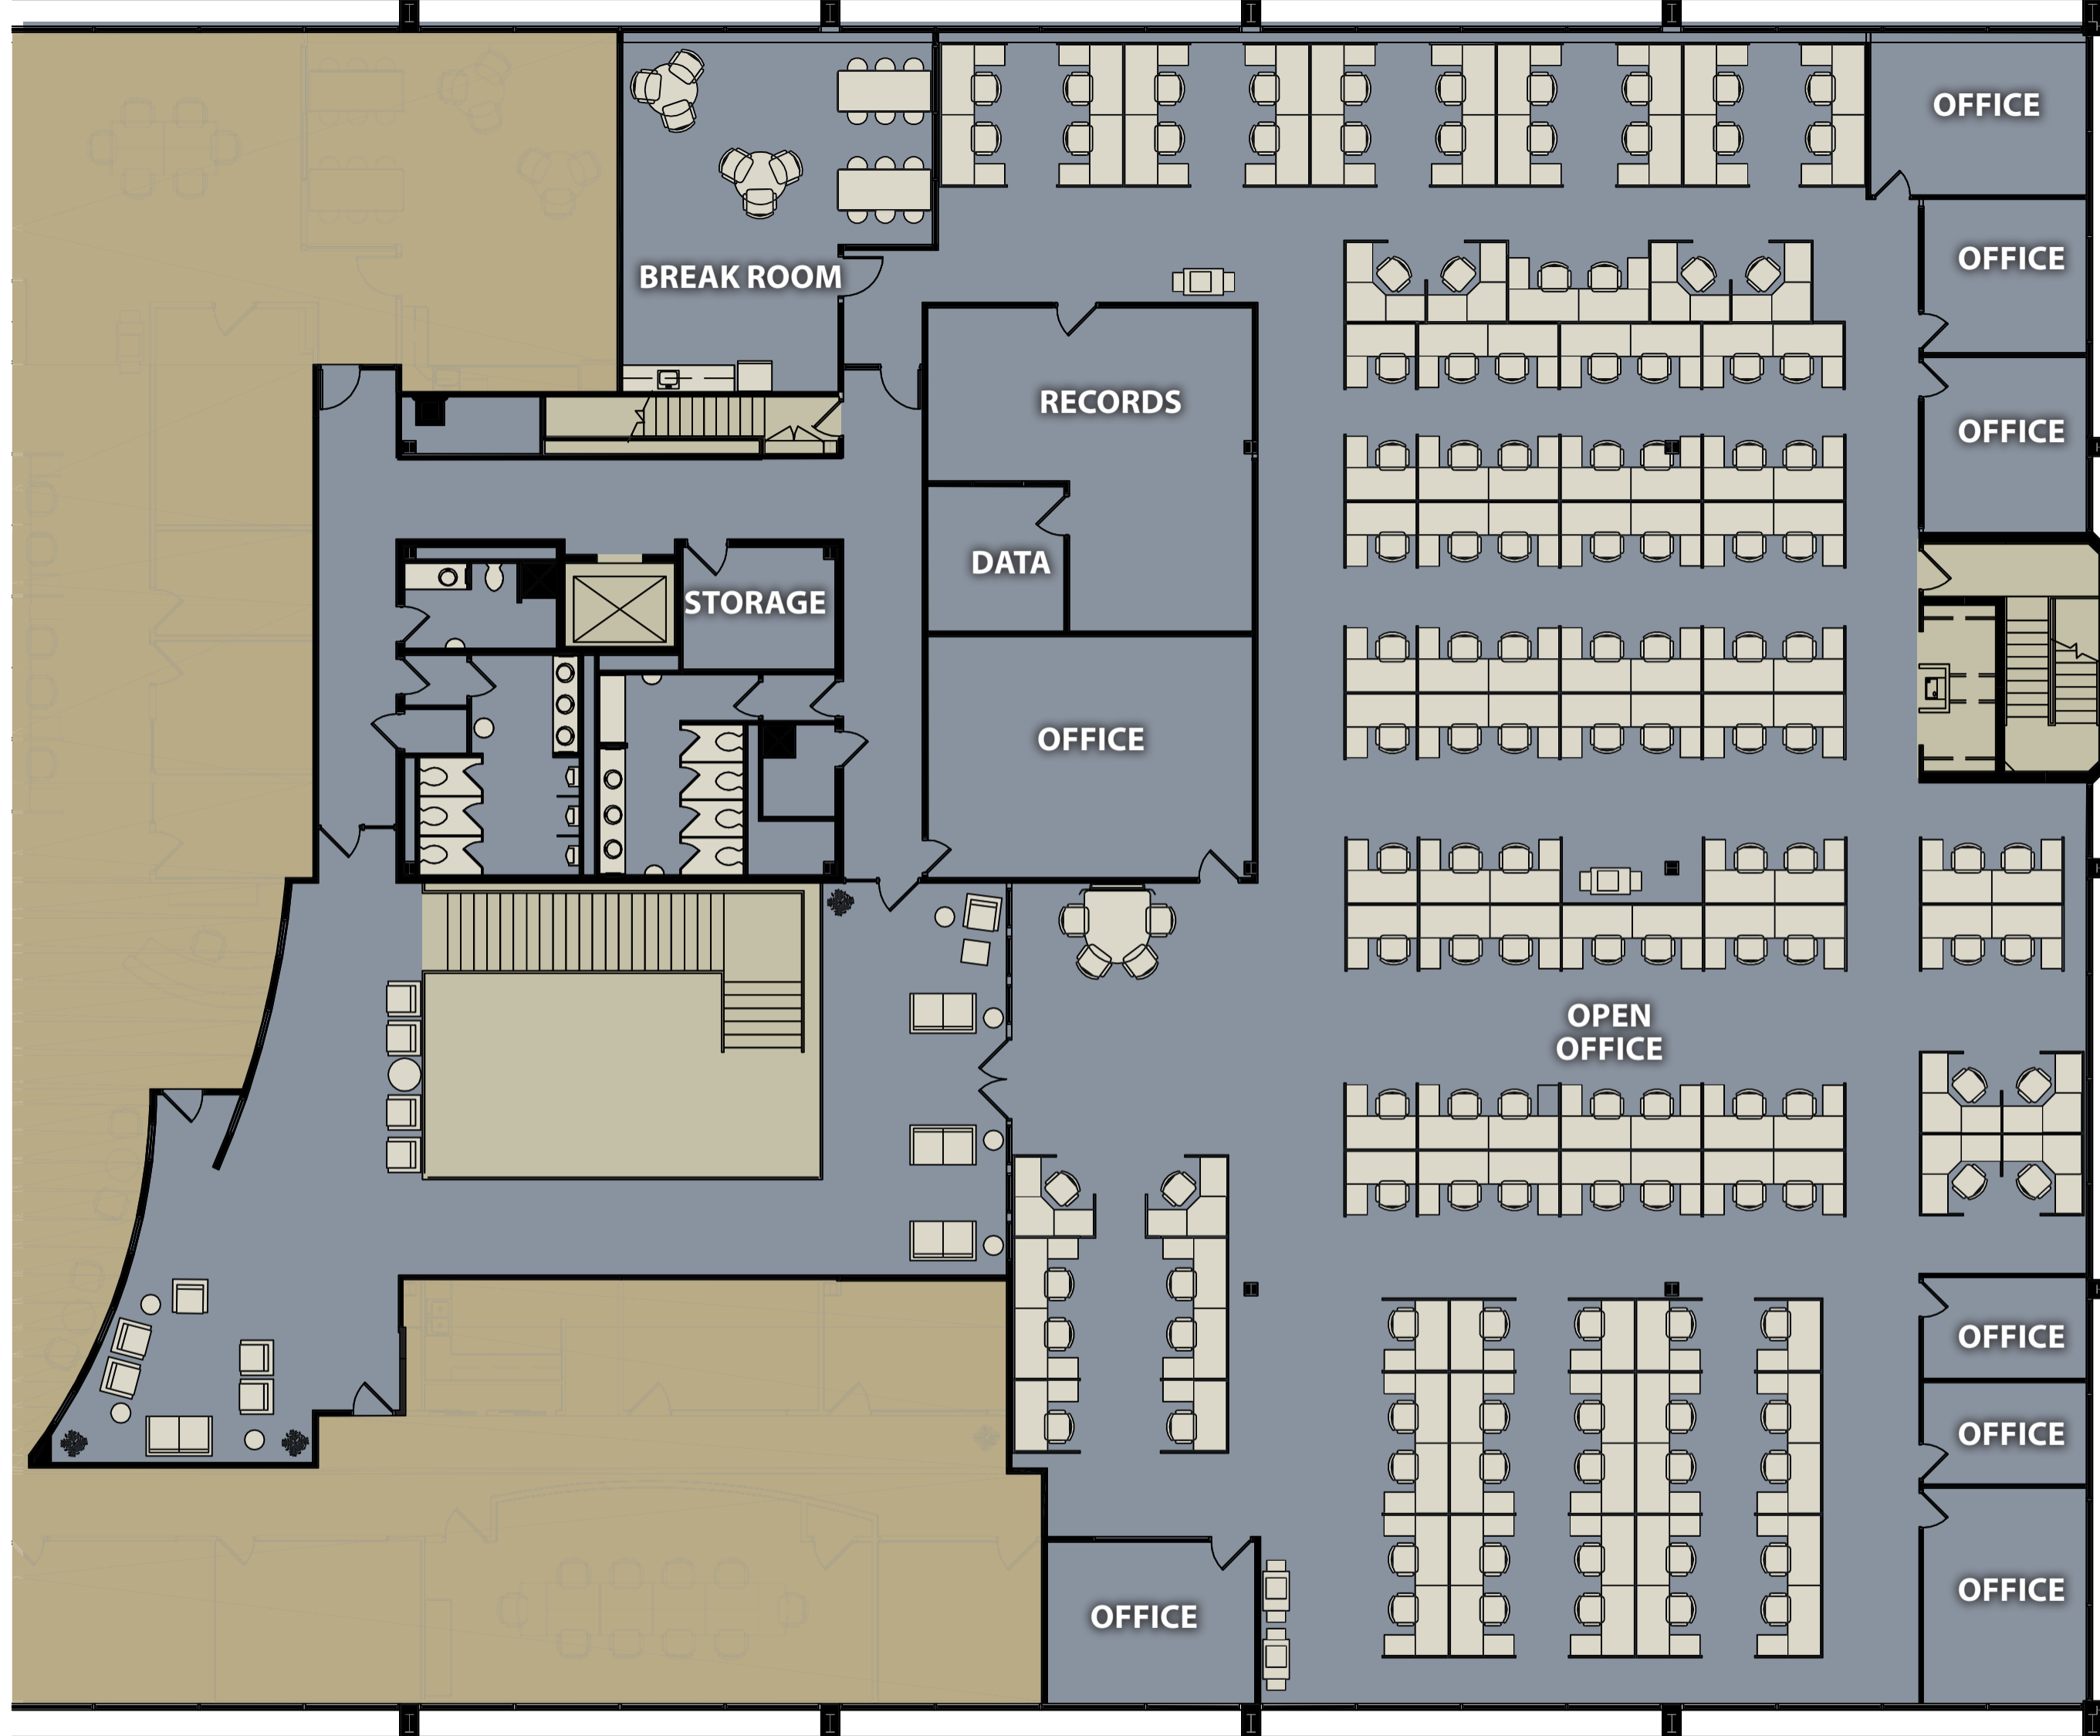

# Existing Suite 200 Leasing Plan

140 John James Audubon Parkway, Amherst, New York

31,549 SF

Proposed Suite 200 Leasing Plan with Sample Furniture Layout

31,549 SF

140 John James Audubon Parkway, Amherst, New York

# Proposed Suite 201 Leasing Plan

140 John James Audubon Parkway, Amherst, New York

16,859 SF

Proposed Suite 201 Leasing Plan with Sample Furniture Layout

16,859 SF

140 John James Audubon Parkway, Amherst, New York

# Proposed Suite 202 Leasing Plan

140 John James Audubon Parkway, Amherst, New York

14,690 SF

Proposed Suite 202 Leasing Plan with Sample Furniture Layout

14,690 SF

140 John James Audubon Parkway, Amherst, New York