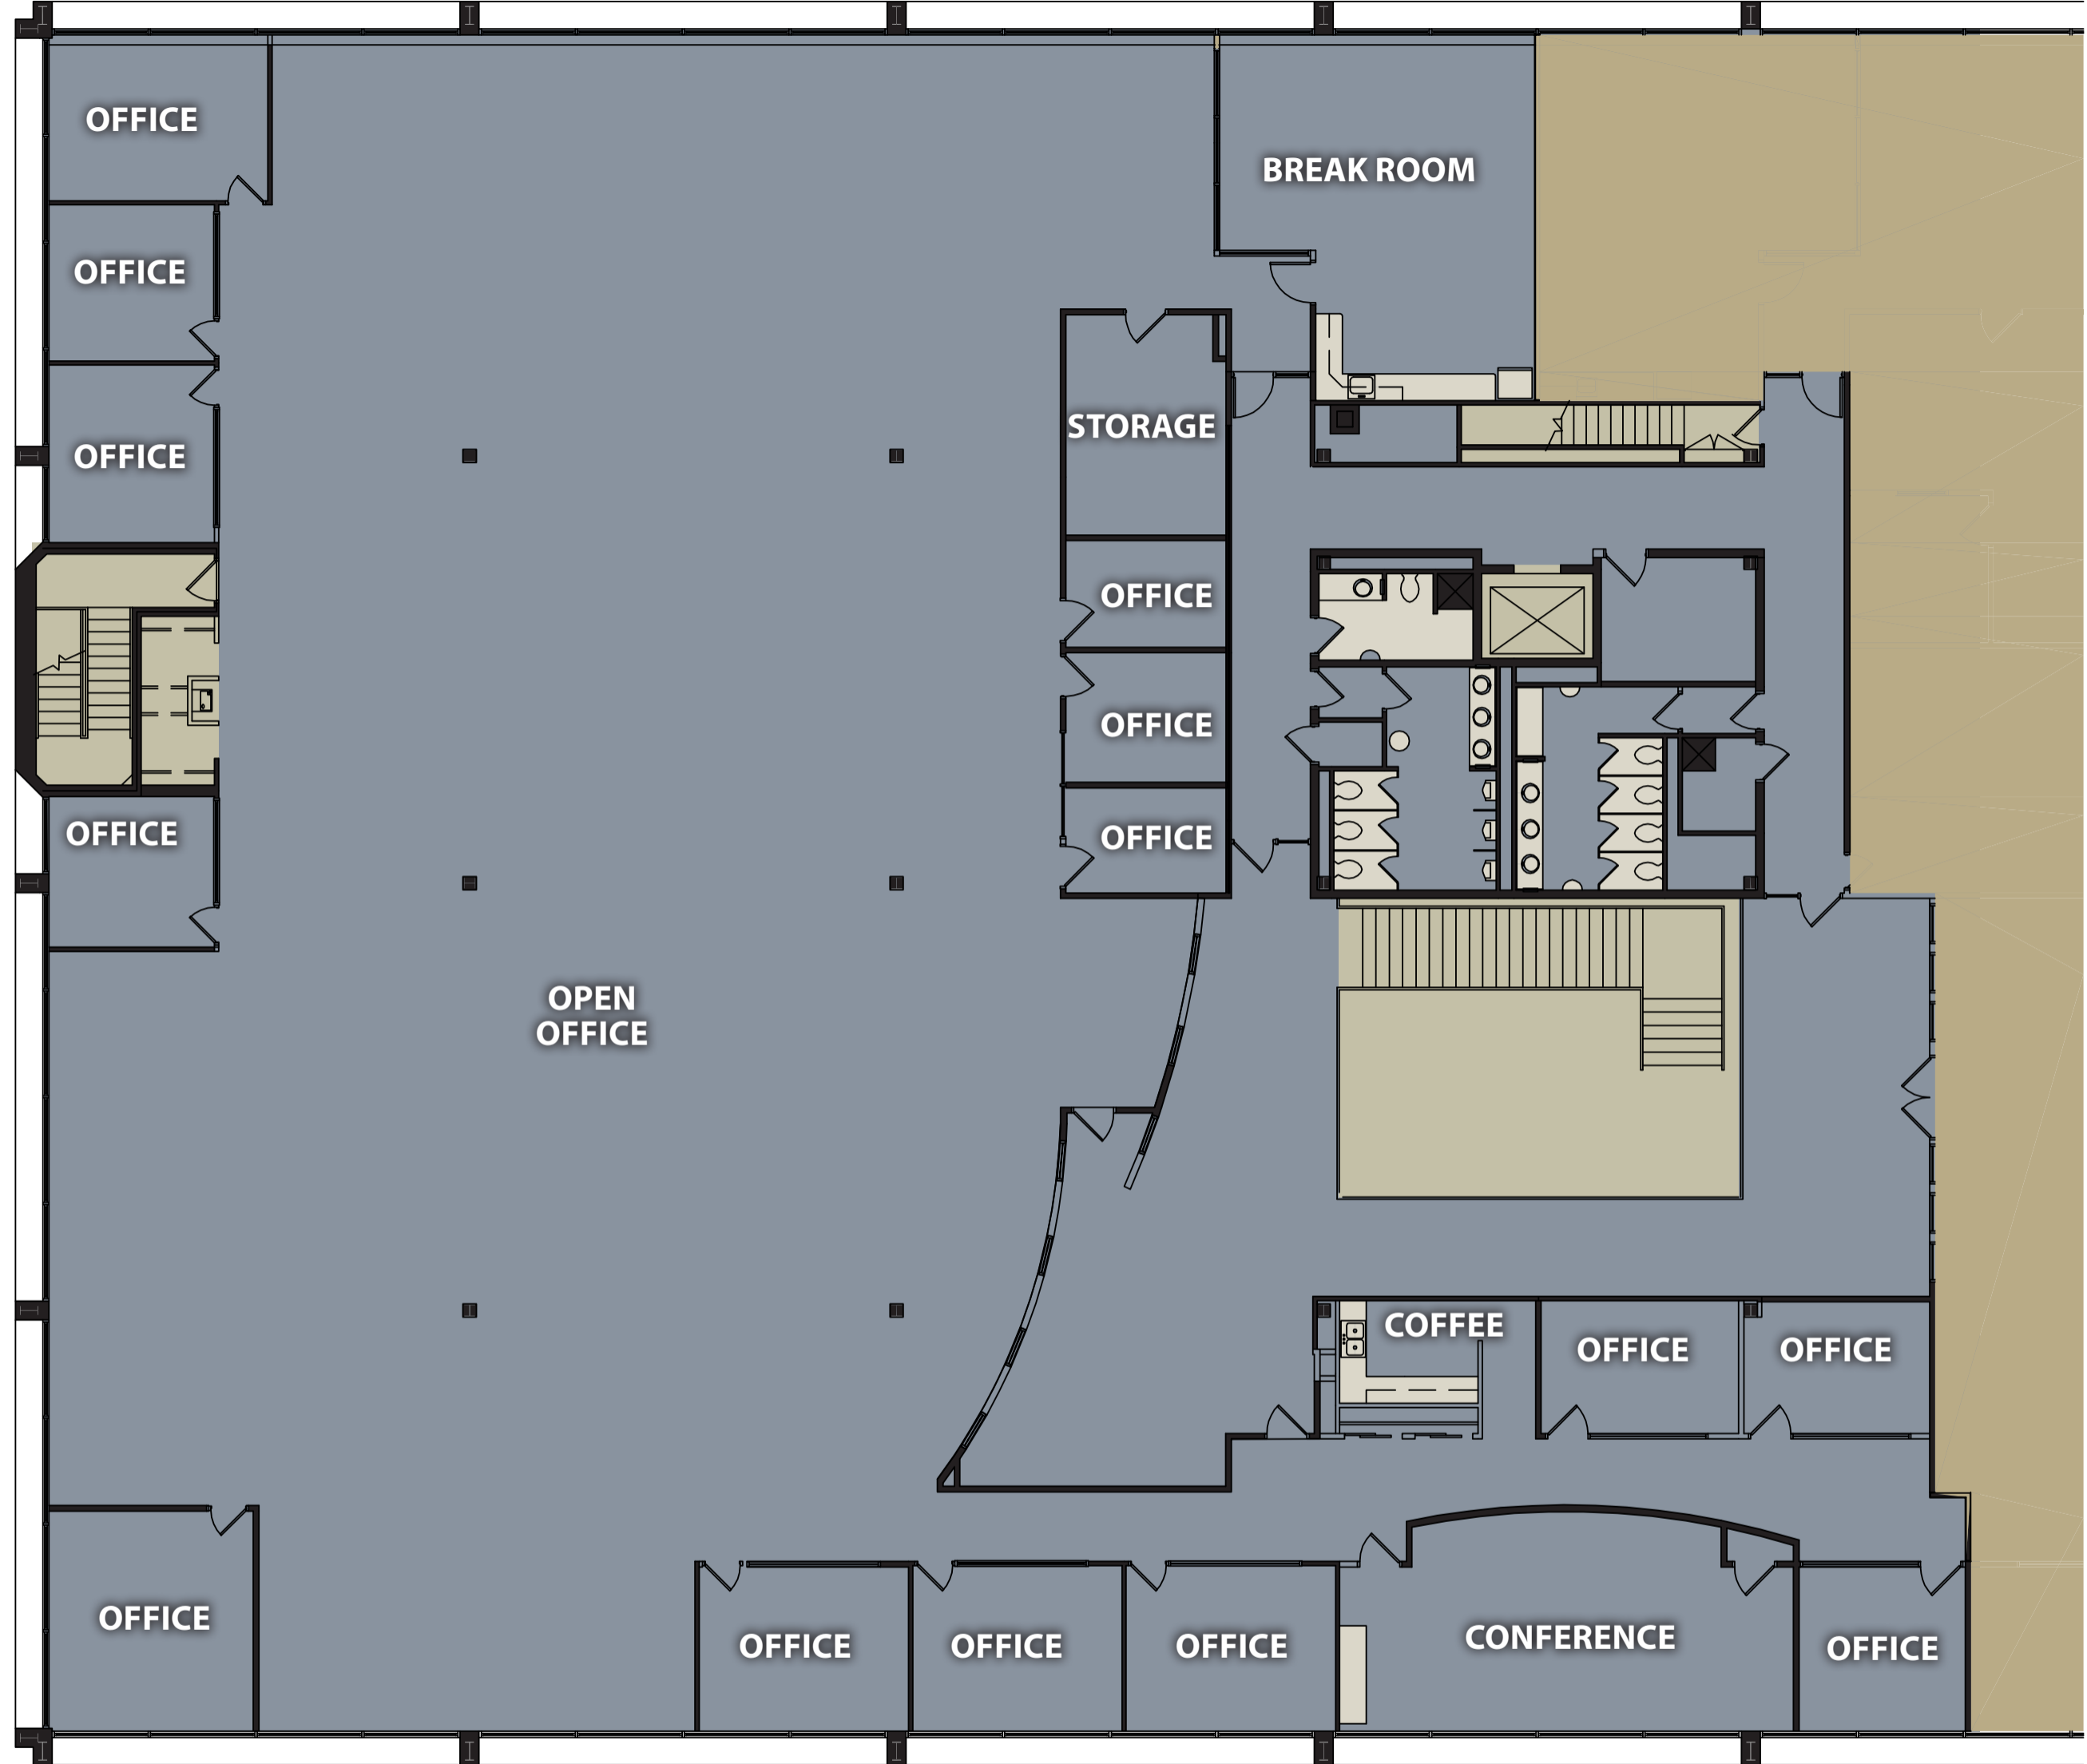

# Existing Suite 200 Leasing Plan

140 John James Audubon Parkway, Amherst, New York

31,549 SF

Proposed Suite 200 Leasing Plan with Sample Furniture Layout

31,549 SF

140 John James Audubon Parkway, Amherst, New York

# Proposed Suite 201 Leasing Plan

140 John James Audubon Parkway, Amherst, New York

16,859 SF

Proposed Suite 201 Leasing Plan with Sample Furniture Layout

16,859 SF

140 John James Audubon Parkway, Amherst, New York

# Proposed Suite 202 Leasing Plan

140 John James Audubon Parkway, Amherst, New York

14,690 SF

Proposed Suite 202 Leasing Plan with Sample Furniture Layout

14,690 SF

140 John James Audubon Parkway, Amherst, New York