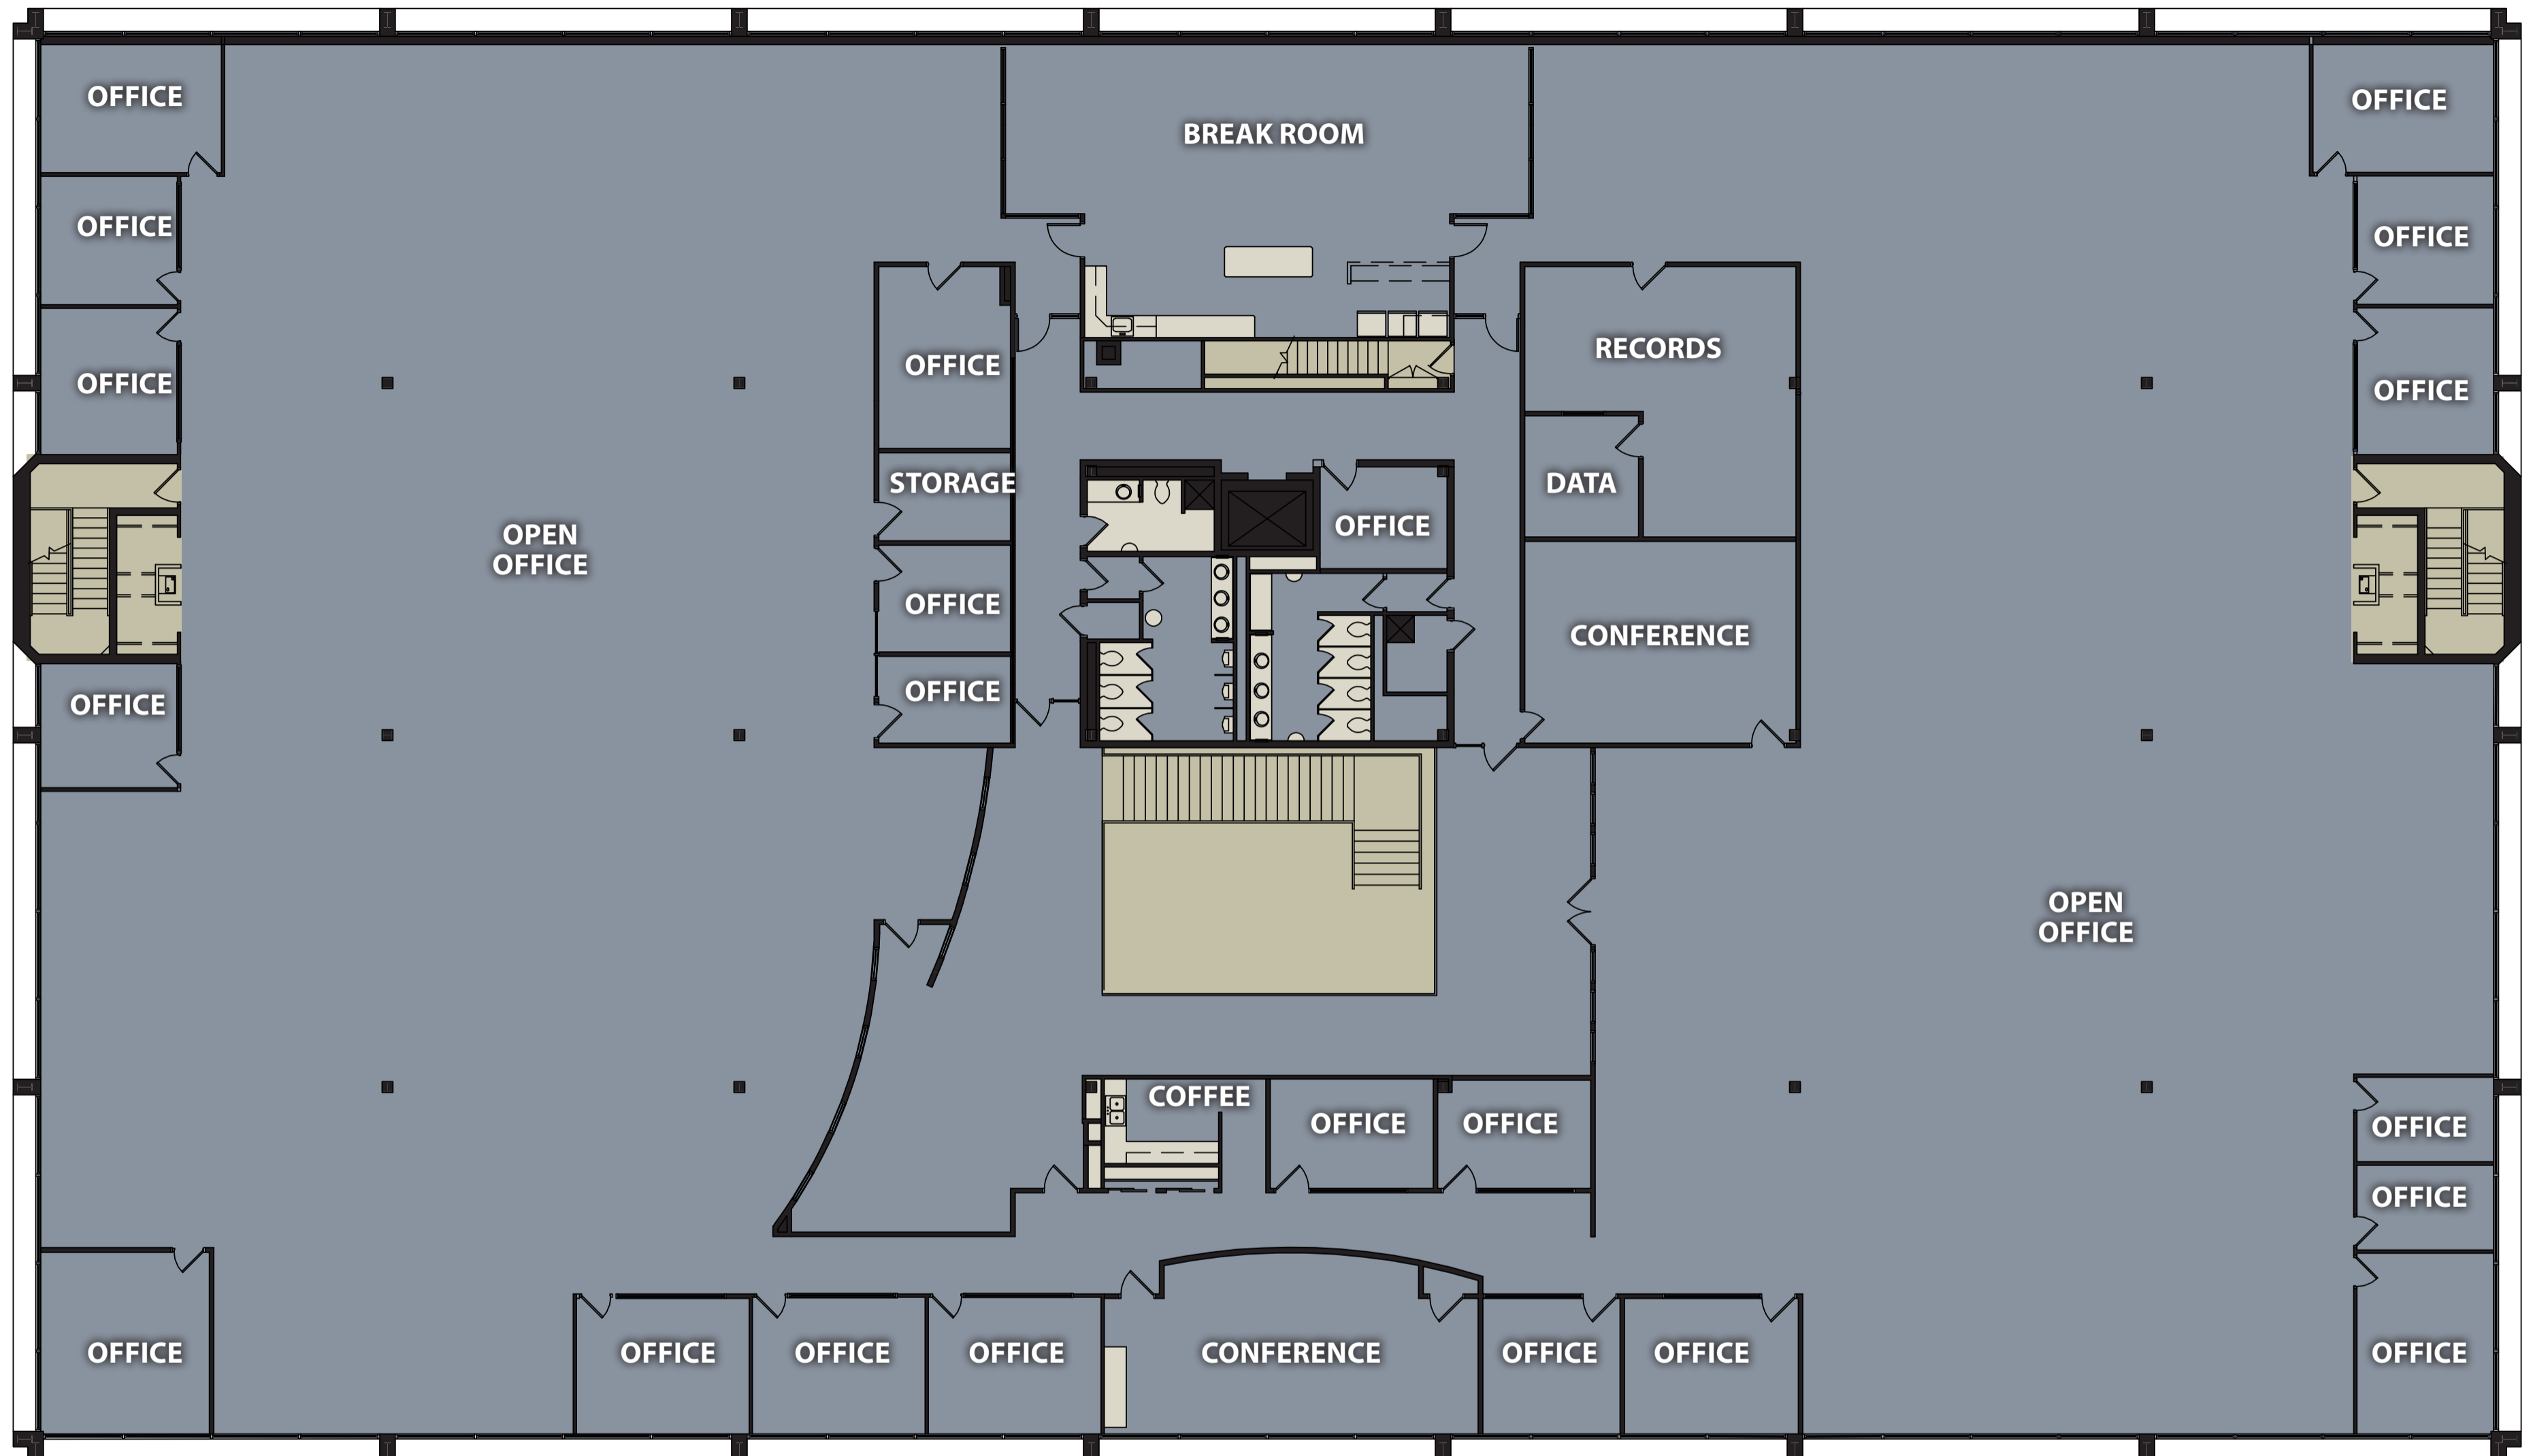

## Proposed Suite 103 Leasing Plan with Sample Furniture Layout

140 John James Audubon Parkway, Amherst, New York

4,113 SF

# Existing Suite 200 Leasing Plan

140 John James Audubon Parkway, Amherst, New York

31,549 SF

Proposed Suite 200 Leasing Plan with Sample Furniture Layout

31,549 SF

140 John James Audubon Parkway, Amherst, New York

# Proposed Suite 201 Leasing Plan

140 John James Audubon Parkway, Amherst, New York

16,859 SF

Proposed Suite 201 Leasing Plan with Sample Furniture Layout

16,859 SF

140 John James Audubon Parkway, Amherst, New York

# Proposed Suite 202 Leasing Plan

140 John James Audubon Parkway, Amherst, New York

14,690 SF

Proposed Suite 202 Leasing Plan with Sample Furniture Layout

14,690 SF

140 John James Audubon Parkway, Amherst, New York