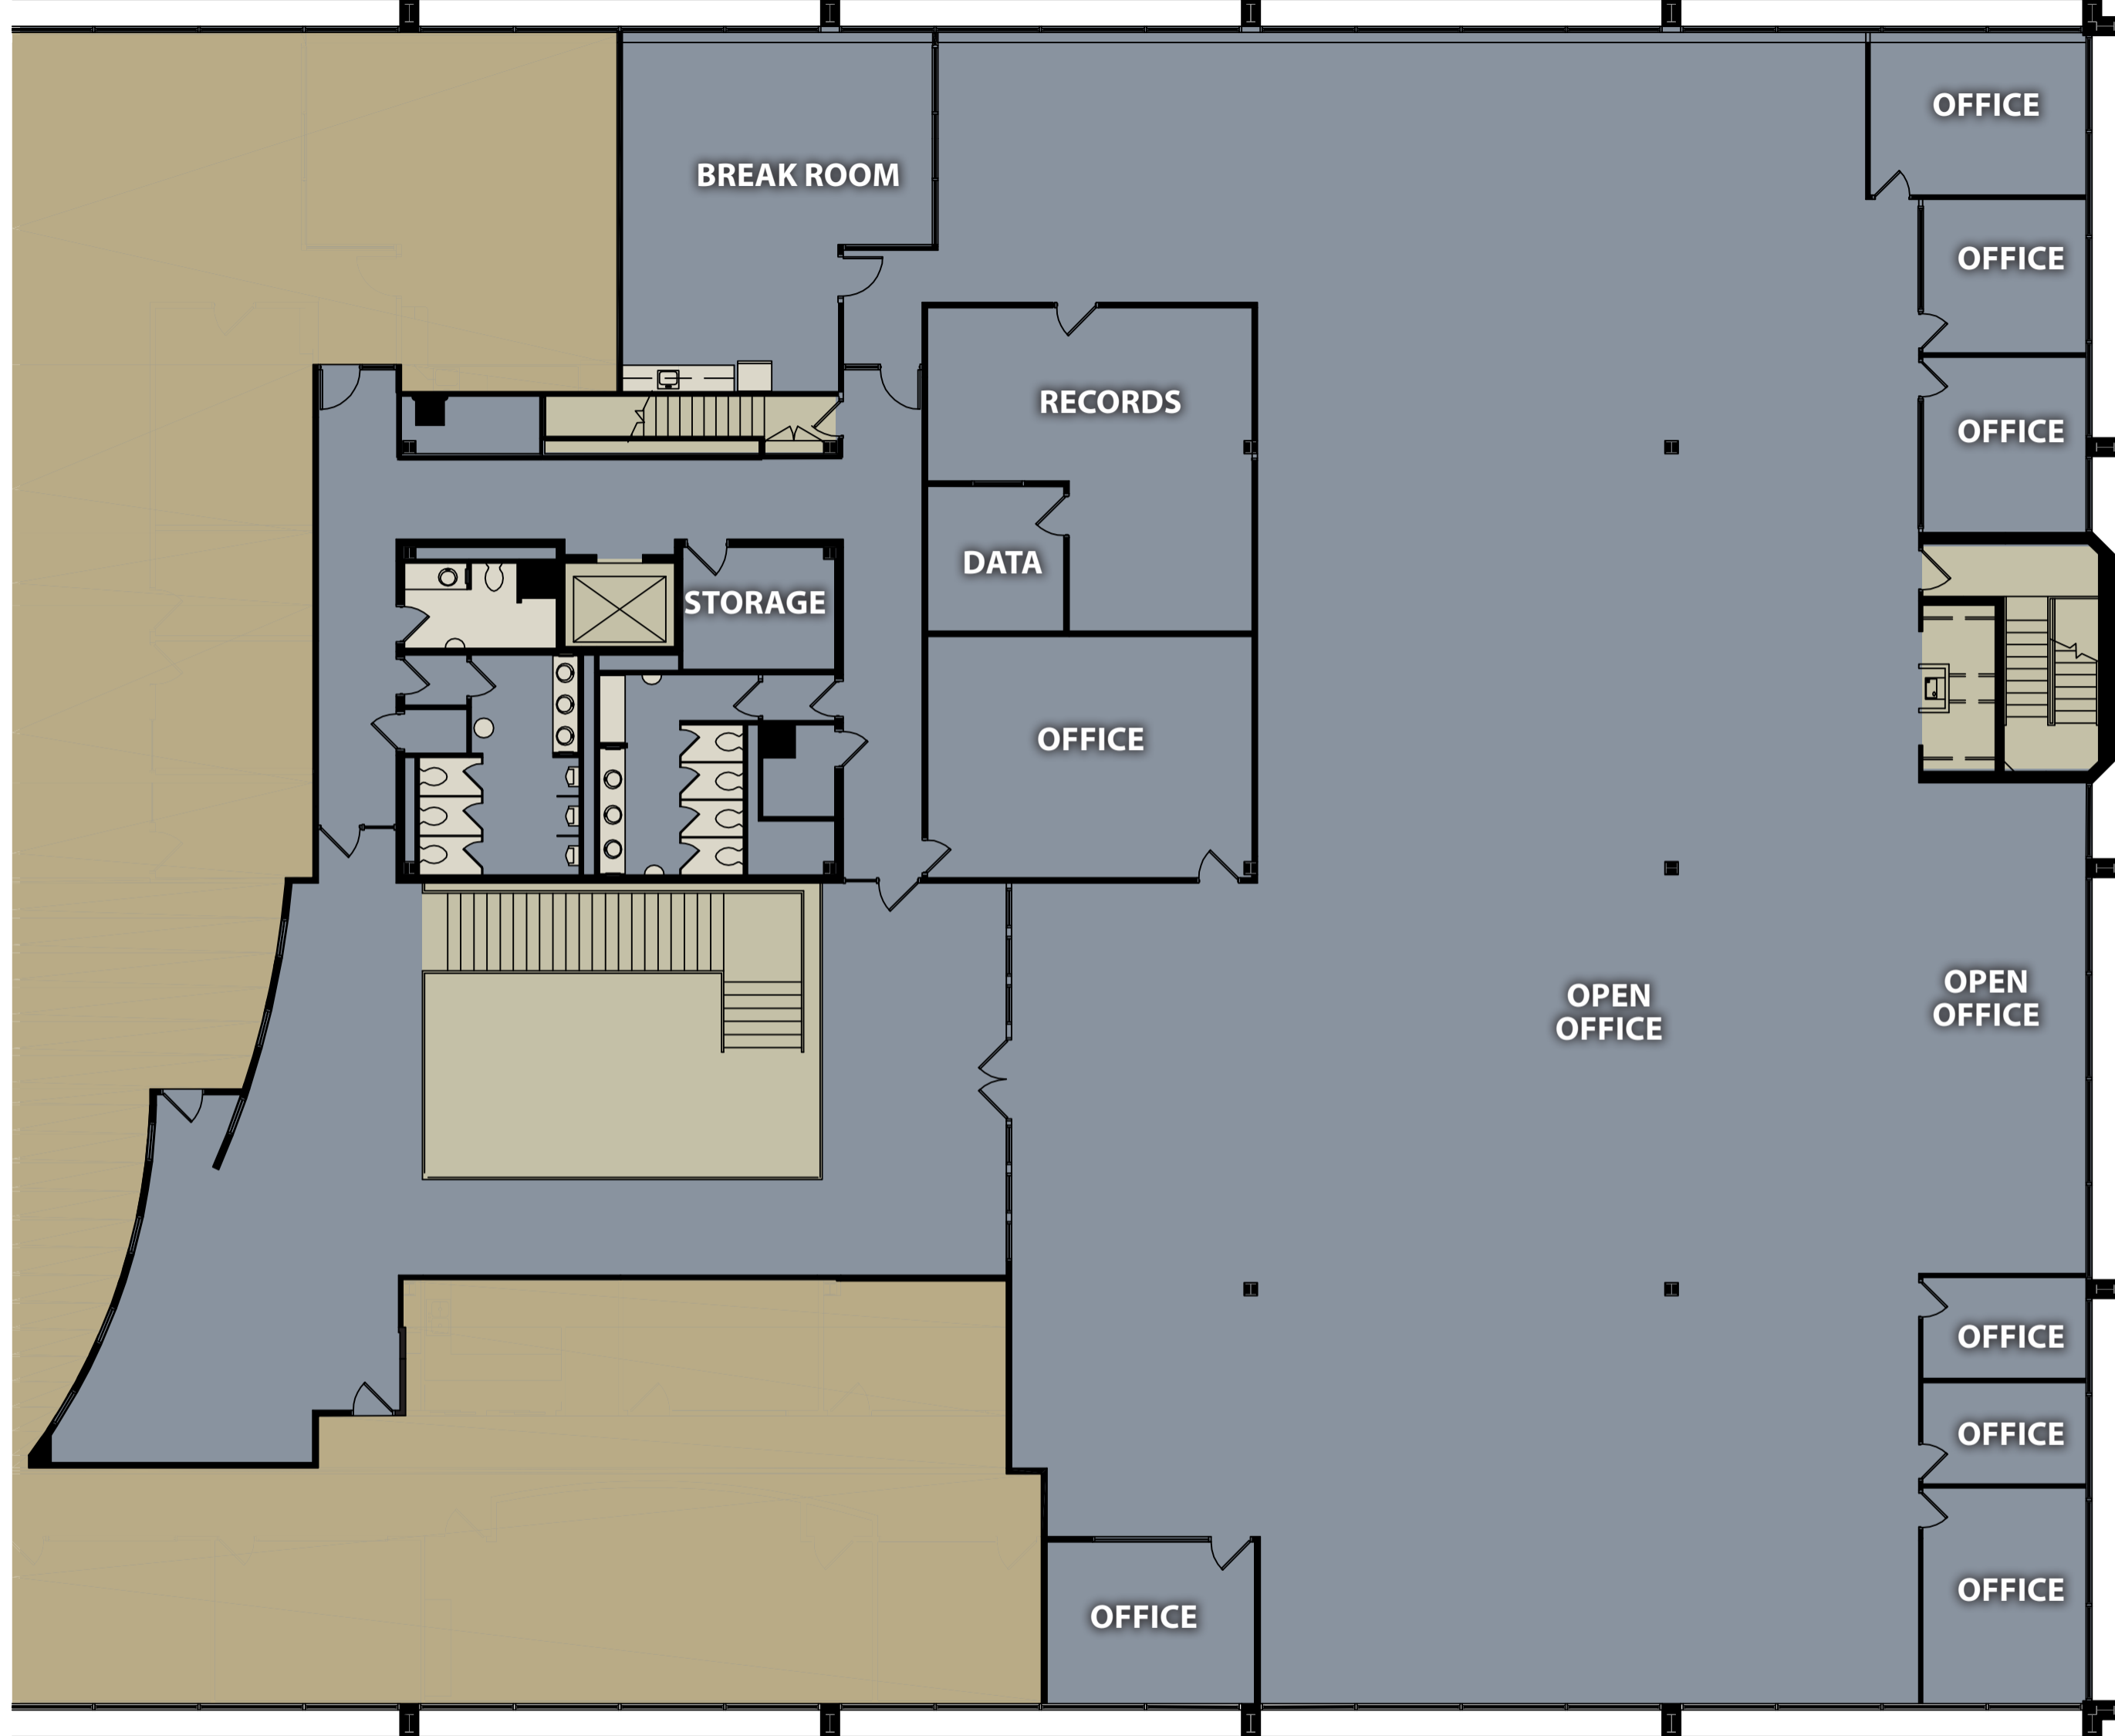

# Existing Suite 200 Leasing Plan

140 John James Audubon Parkway, Amherst, New York

31,549 SF

Proposed Suite 200 Leasing Plan with Sample Furniture Layout

31,549 SF

140 John James Audubon Parkway, Amherst, New York

# Proposed Suite 201 Leasing Plan

140 John James Audubon Parkway, Amherst, New York

16,859 SF

Proposed Suite 201 Leasing Plan with Sample Furniture Layout

16,859 SF

140 John James Audubon Parkway, Amherst, New York

# Proposed Suite 202 Leasing Plan

140 John James Audubon Parkway, Amherst, New York

14,690 SF

Proposed Suite 202 Leasing Plan with Sample Furniture Layout

14,690 SF

140 John James Audubon Parkway, Amherst, New York