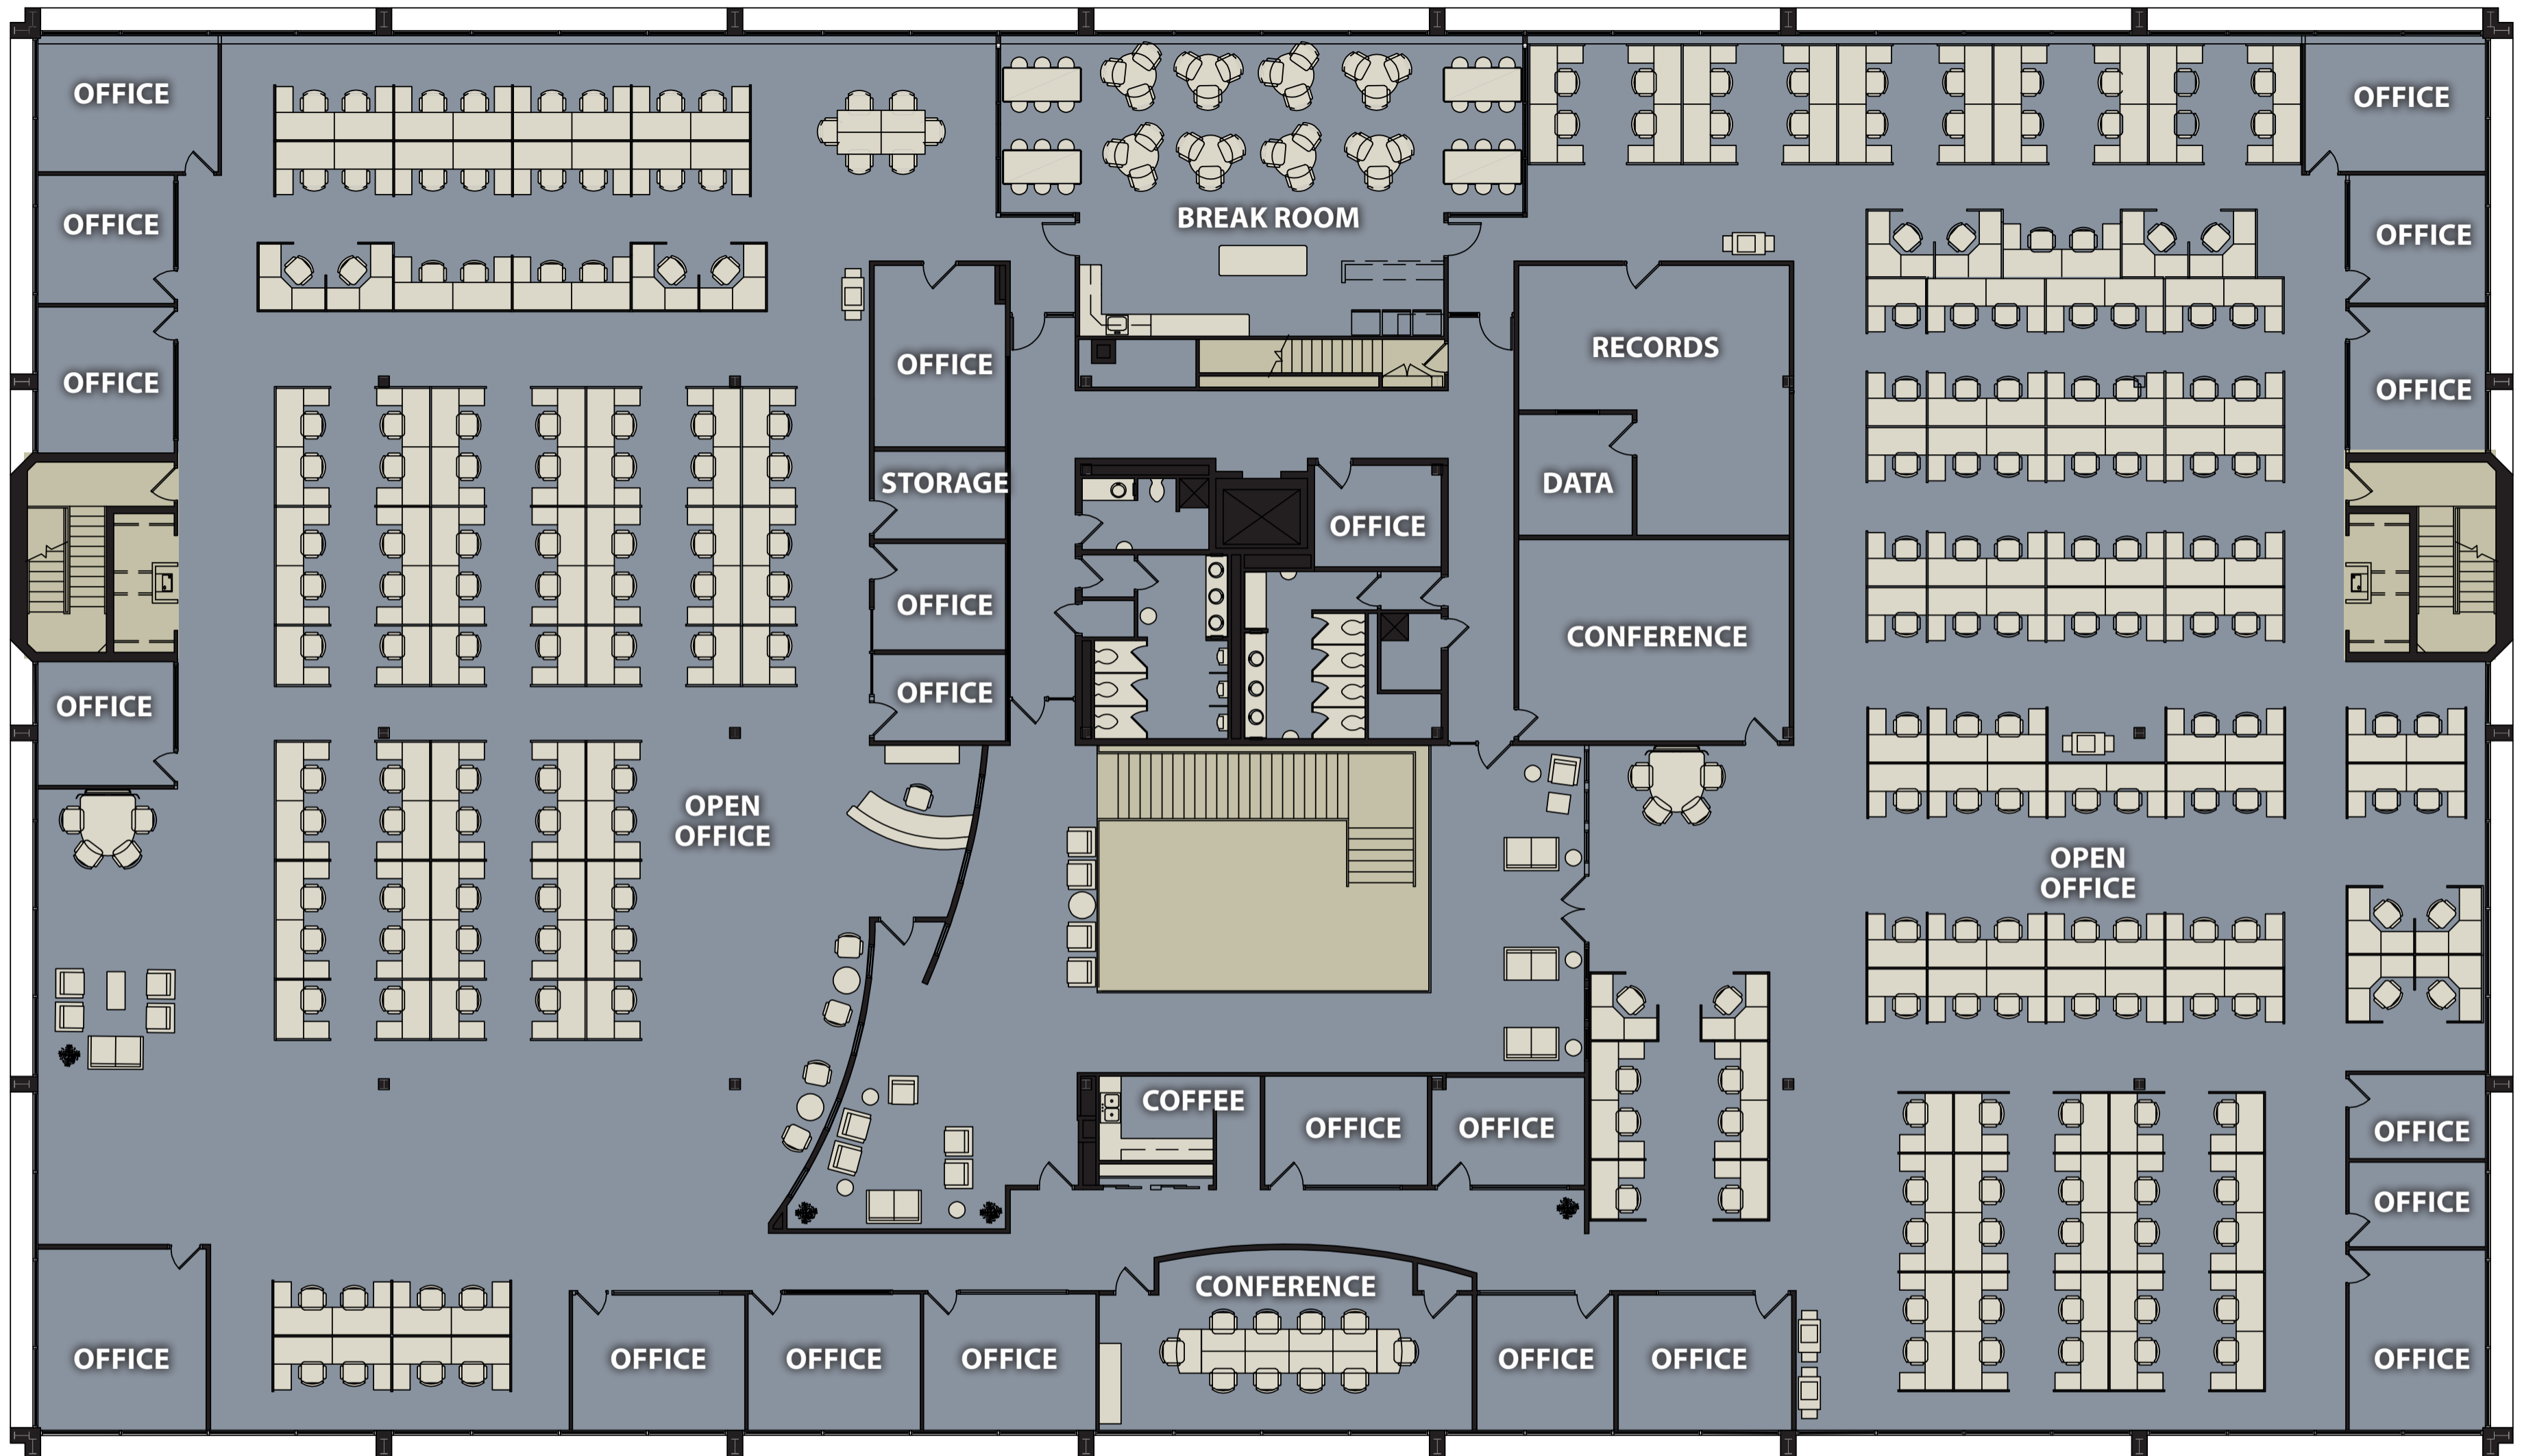

## Proposed Suite 103 Leasing Plan with Sample Furniture Layout

140 John James Audubon Parkway, Amherst, New York

4,113 SF

# Existing Suite 200 Leasing Plan

140 John James Audubon Parkway, Amherst, New York

31,549 SF

Proposed Suite 200 Leasing Plan with Sample Furniture Layout

31,549 SF

140 John James Audubon Parkway, Amherst, New York

# Proposed Suite 201 Leasing Plan

140 John James Audubon Parkway, Amherst, New York

16,859 SF

Proposed Suite 201 Leasing Plan with Sample Furniture Layout

16,859 SF

140 John James Audubon Parkway, Amherst, New York