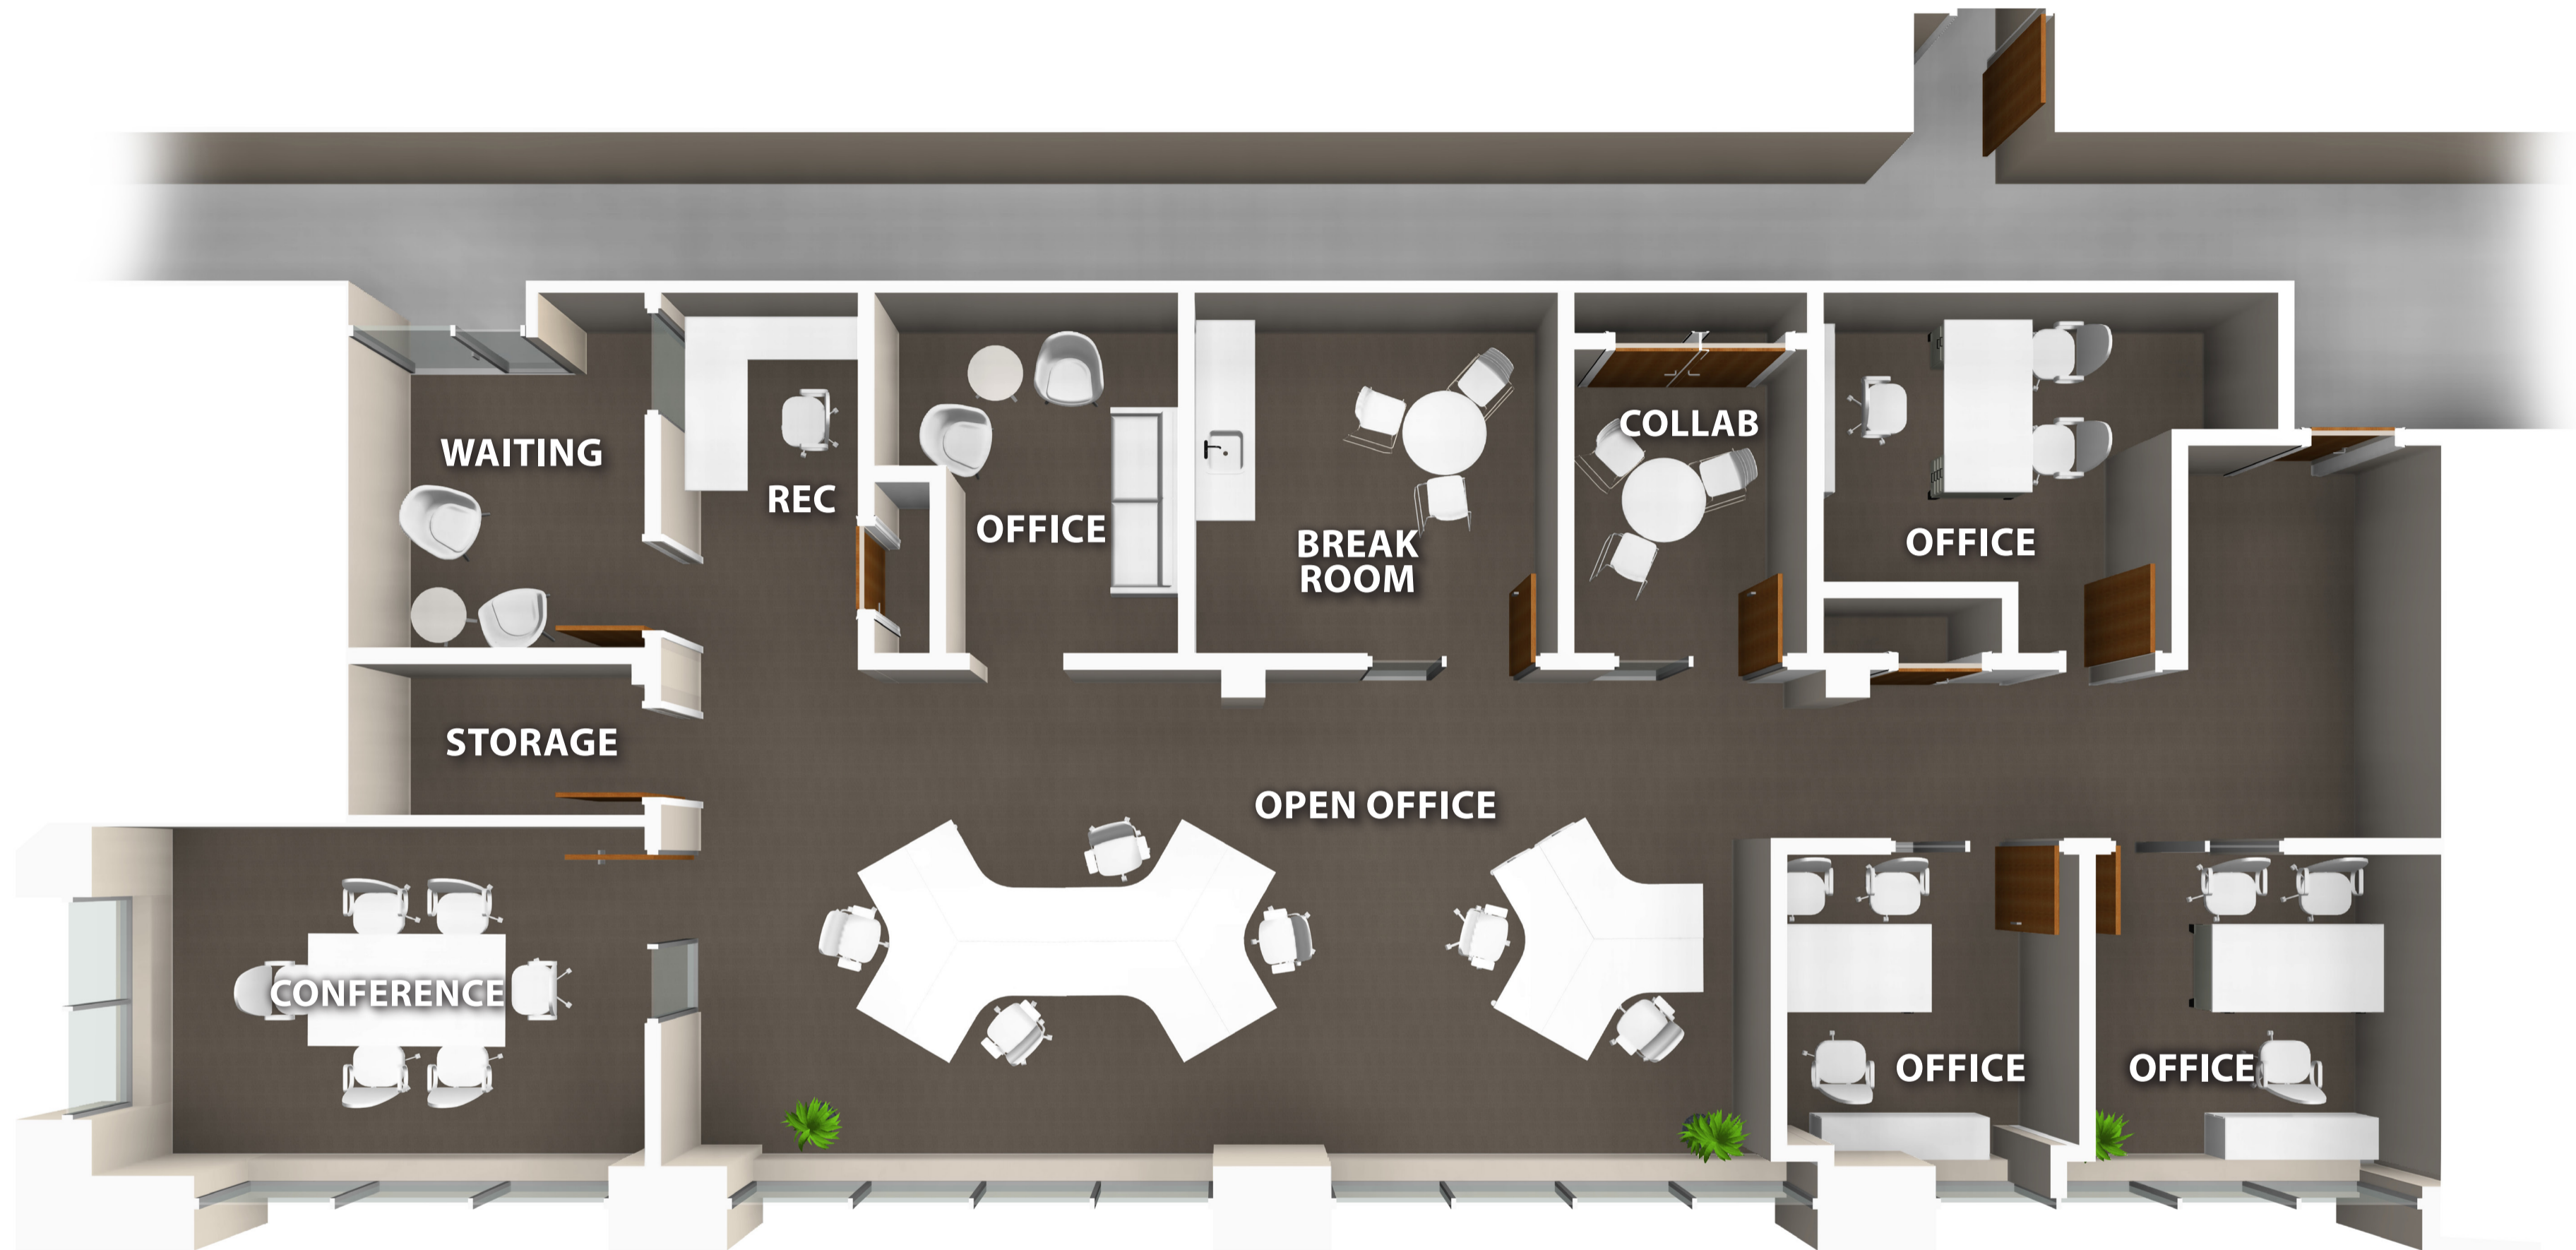

Existing Floor Plan with Sample Furniture Layout

Suite 202, 535 Washington Street, Buffalo, New York

4,188 SF

Existing Floor Plan with Sample Furniture Layout

Suite 304, 535 Washington Street, Buffalo, New York

1,825 SF

Existing Floor Plan with Sample Furniture Layout - Suite 401

Fourth Floor, 535 Washington Street, Buffalo, New York

2,792 SF

Proposed Floor Plan with Sample Furniture Layout

10,384 SF

Suite 402, 535 Washington Street, Buffalo, New York

Existing Floor Plan

Suite 403, 535 Washington Street, Buffalo, New York

3,024 SF

Proposed Floor Plan with Sample Furniture Layout

16,200 SF

Fifth, 535 Washington Street, Buffalo, New York

Existing Floor Plan with Sample Furniture Layout - Suite 603

3,116 SF

Sixth Floor, 535 Washington Street, Buffalo, New York