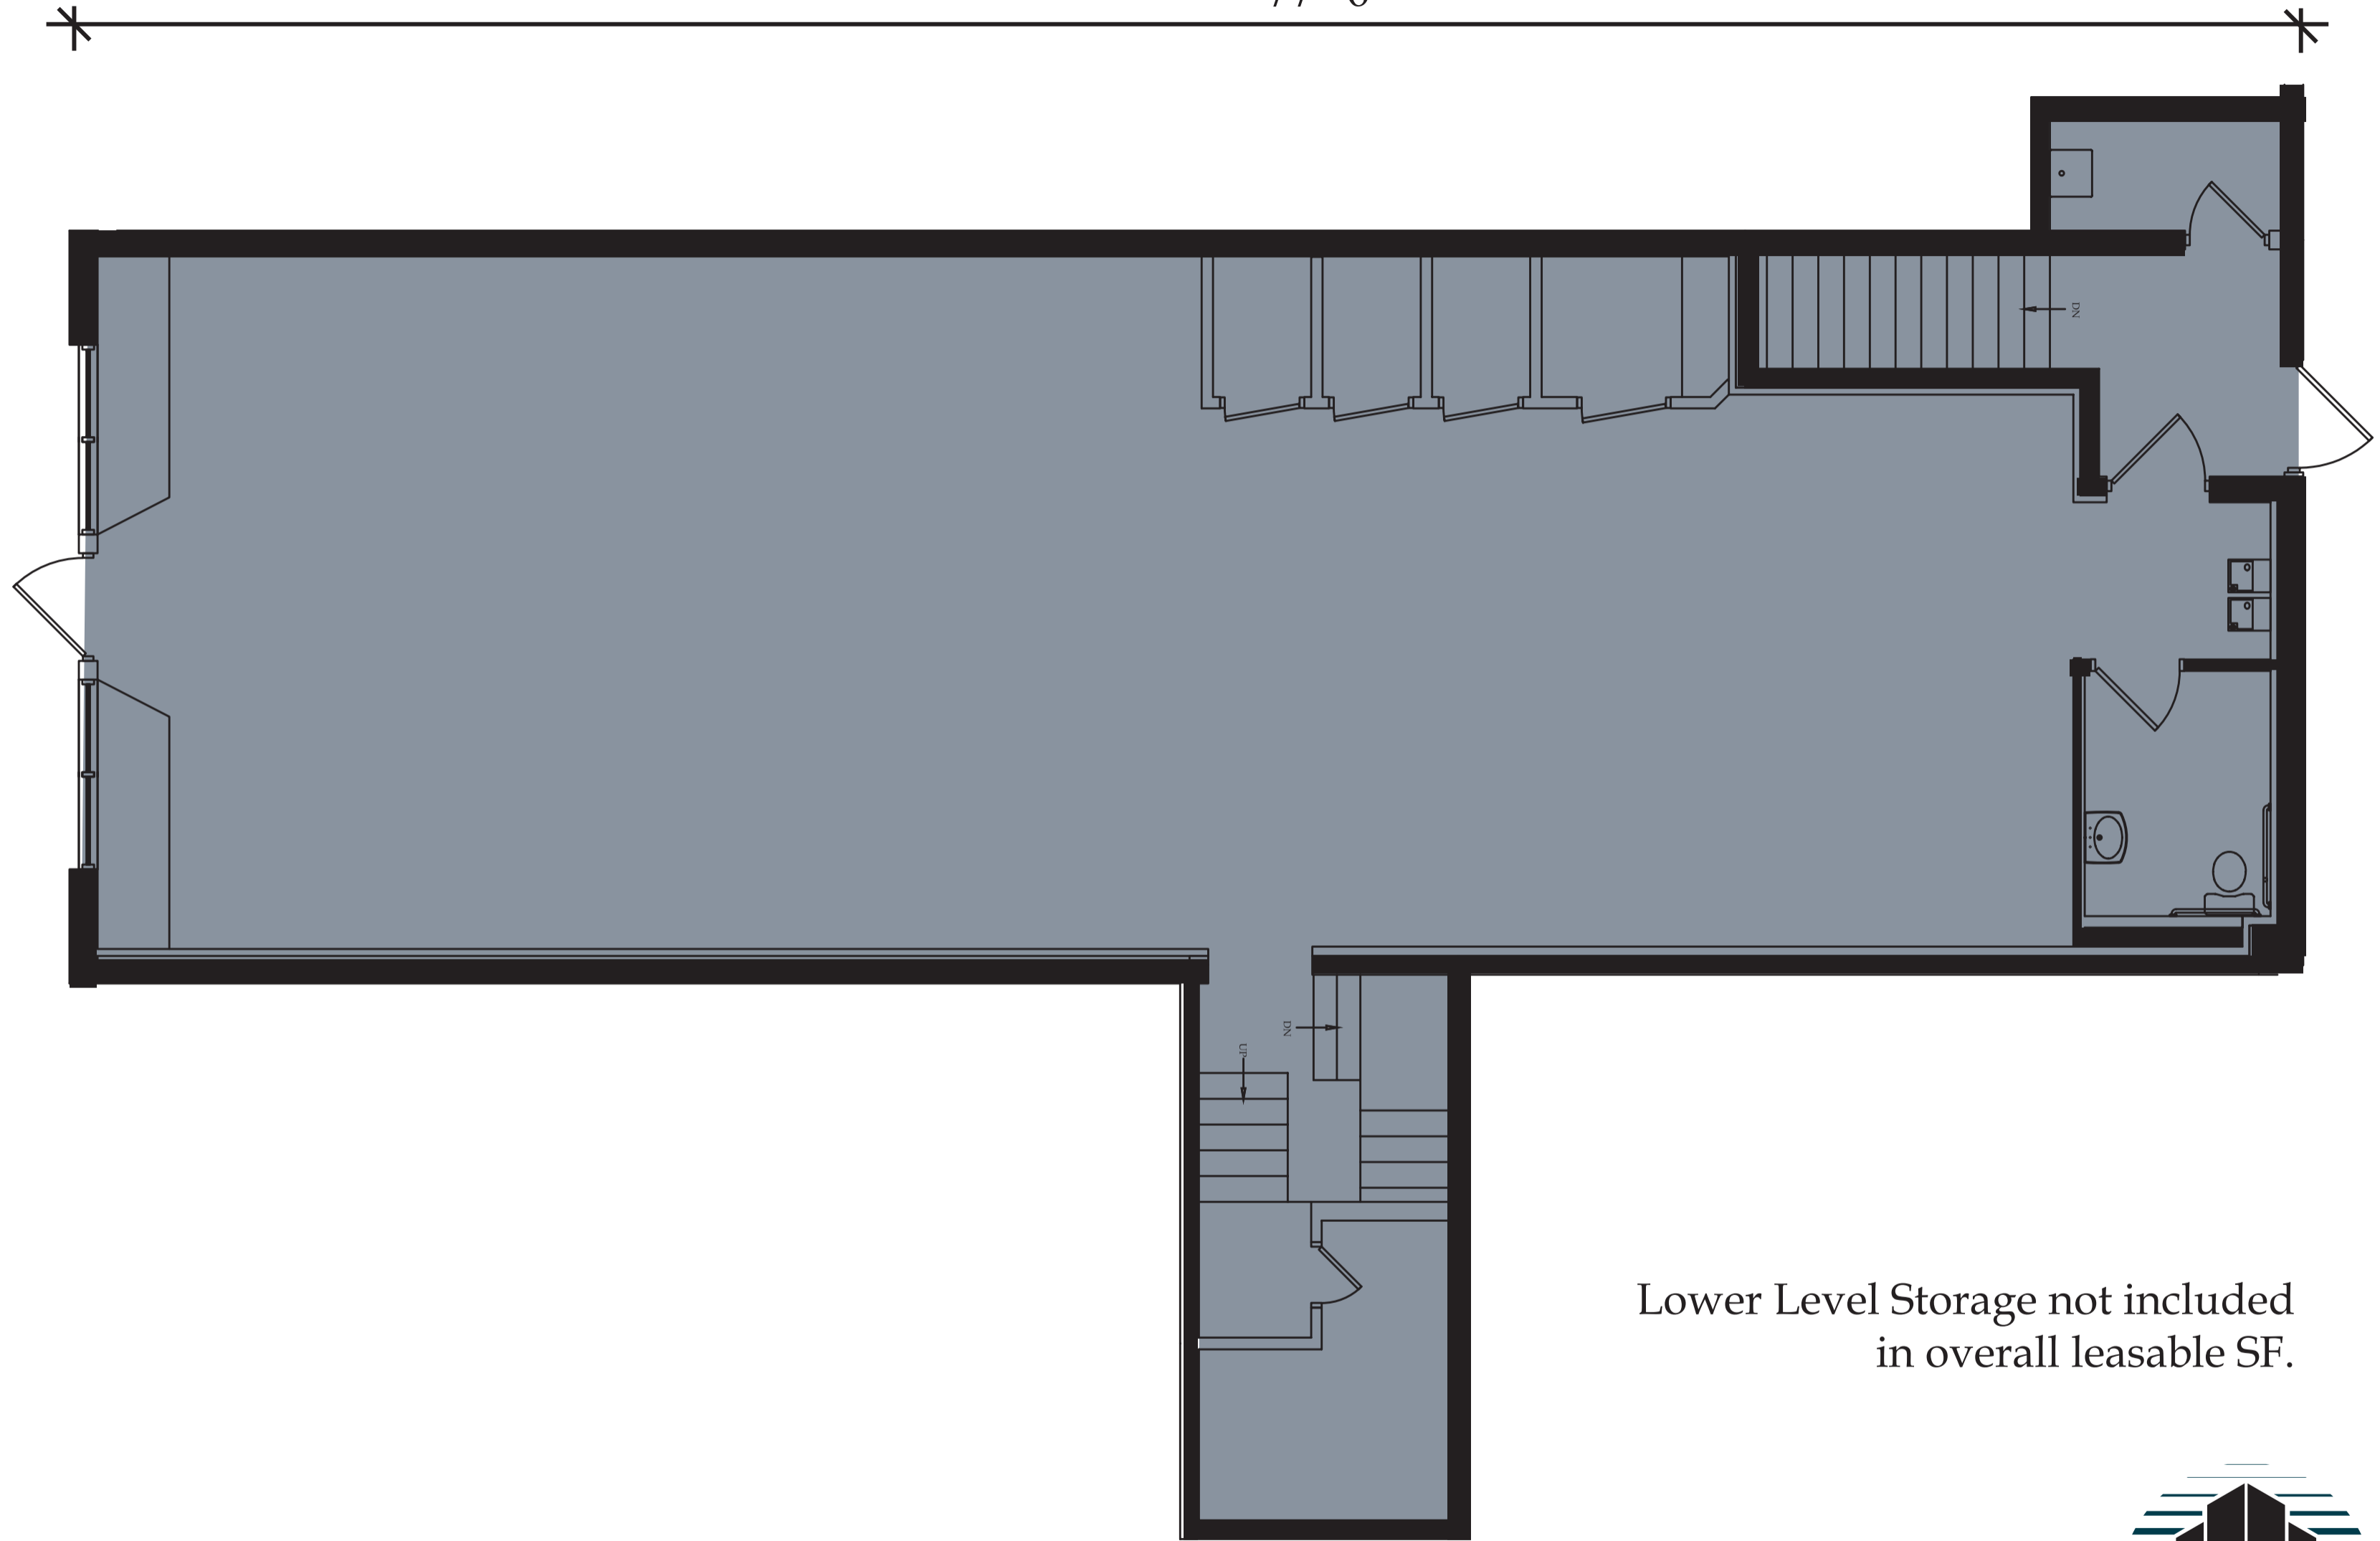

# HAMBURG VILLAGE SQUARE LEASING PLAN

UNIT	TENANT INDEX
1.	95 Nutrition
2.	Buffalo Trim
3.	McDuffies Bakery
3A.	Coming Soon!
<b>3B.</b>	<b>AVAILABLE   3,100 SF</b>
4.	The Harvest Lantern
4A.	Pizza Hut
4B.	Young Nail & Spa
<b>4C.</b>	<b>AVAILABLE   3,390 SF</b>
7.	Best Self
9.	ZJ's Restaurant
11.	New Dragon
12.	H&R Block
13.	Biehler's Liquor
16.	Sherwin Williams
17.	Truth Women's Boutique
18.	Flicker Gifts
19.	Federal Meats
<b>20.</b>	<b>AVAILABLE   2,120 SF</b>
21.	Katz Jewelers
22.	Dollar Tree
23.	Formula 3 Fitness
<b>24.</b>	<b>AVAILABLE   5,518 SF</b>
25.	Rite Aid Pharmacy
179.	Growing Families Chiropractic

77'-6"

24'-6"

Lower Level Storage not included  
in overall leasable SF.

## Unit 20 Leasing Plan

Hamburg Village Square, 140 Pine Street, Hamburg, New York

2,120 SF